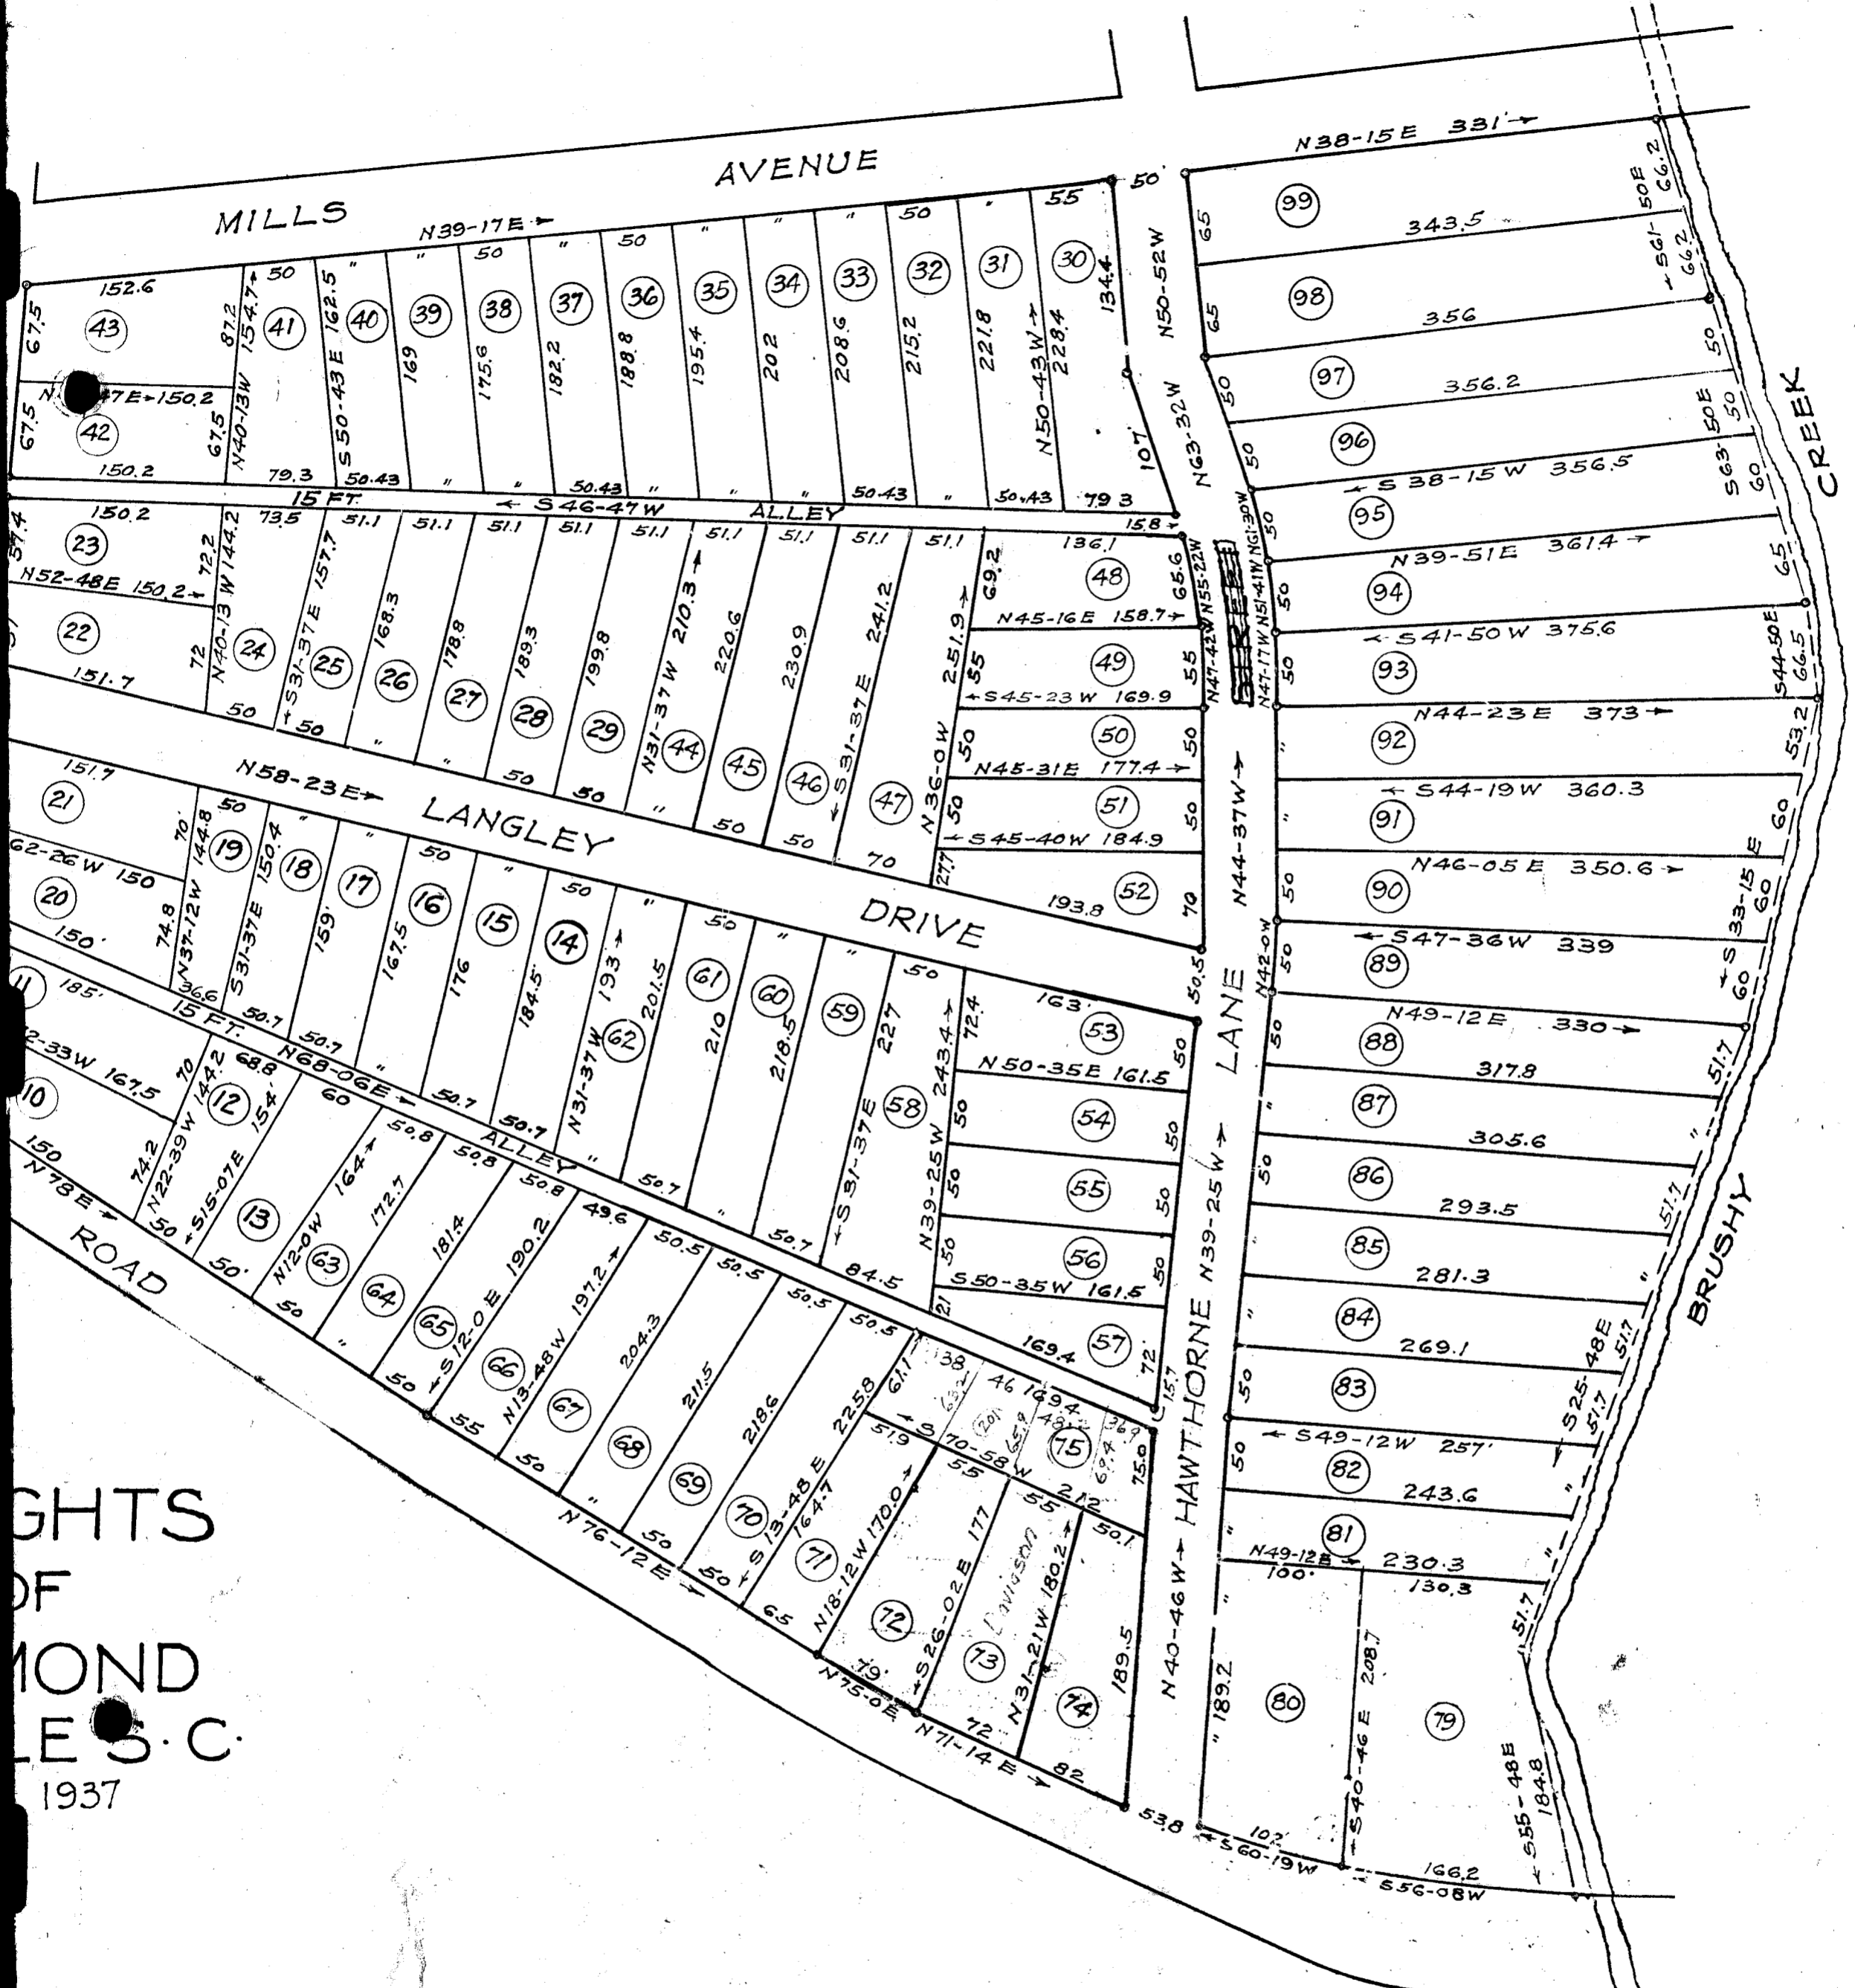

RIGHTS
OF
MOND
E S. C.
1937

Notes: Additional Survey made June 1939
Iron Pipe at all Corners.
Revision of Lots 71-76 Inc. made March 1941
" " " 77-80 " " Sept "