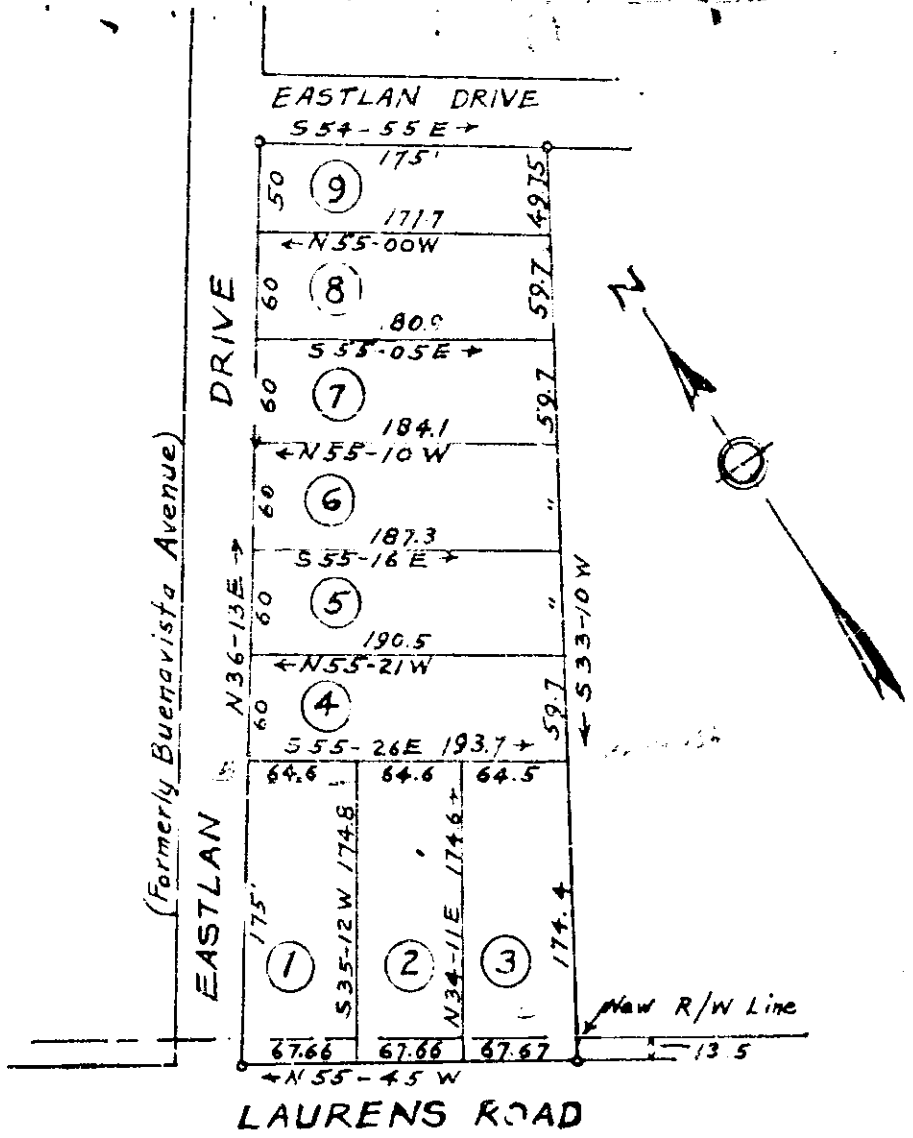

# Plat Book-K-Page 43B

PROPERTY OF  
**G. B. LEE**  
 LAURENS ROAD  
 GREENVILLE CO. S.C.  
 Scale 1"=100' June 1940

DALTON & NEVES

The above Plat is a Redivision of Lots  
 1-2-3-7-8-9-10 & 11 Block "B" of Plat F 176  
 Carolina Court. Iron Pins at all Corners.

*1099  
 132  
 17501*

14 Sept 40

Plats 43

Ollie Turnsworth

#12901

43