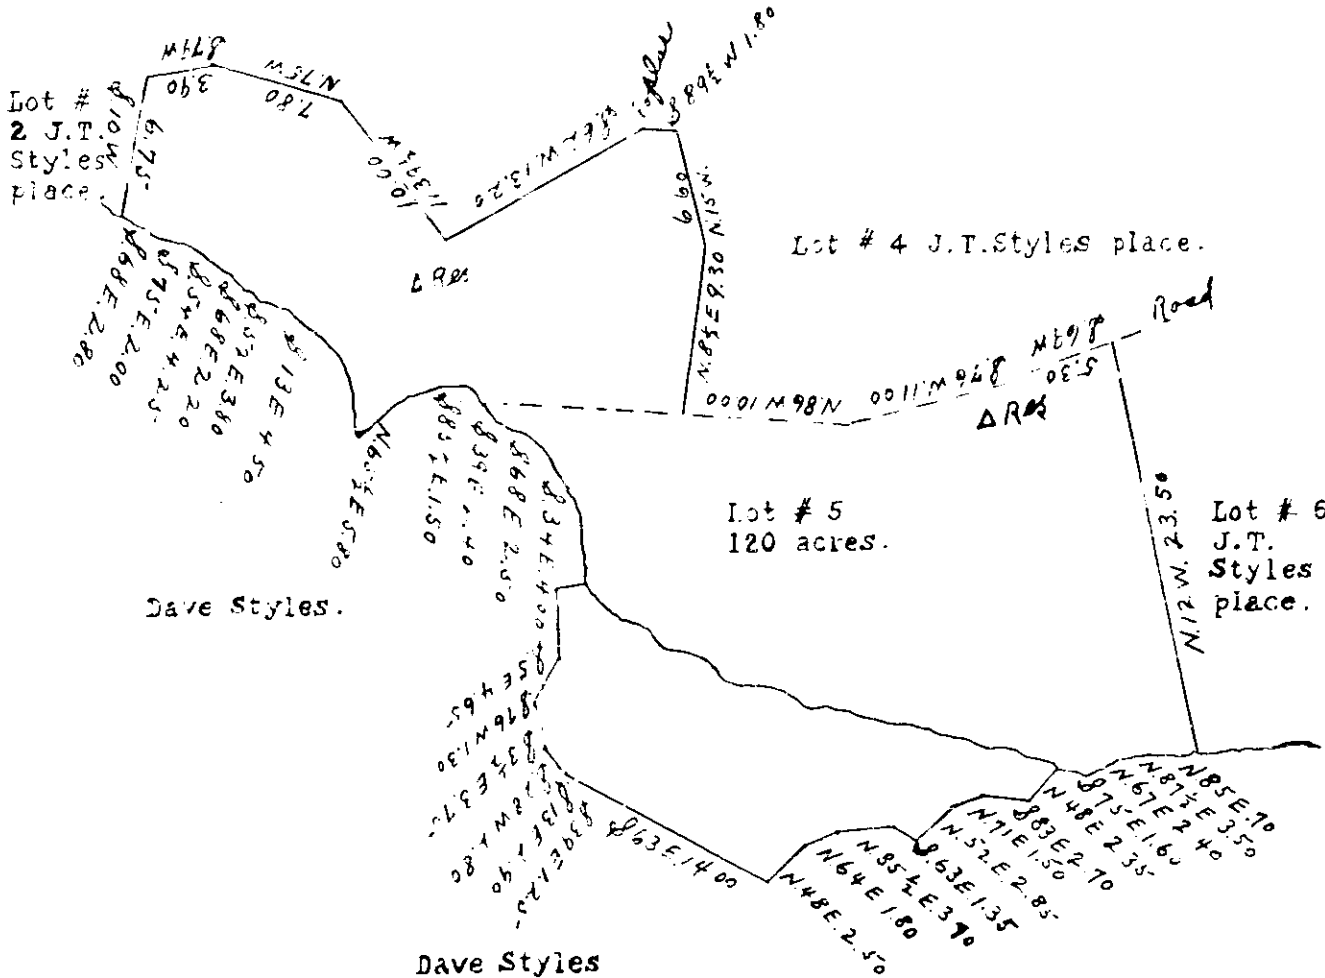

C. N. ADAMS
COUNTY SURVEYOR
ROYSTON, GEORGIA

Lot # 3 J.T.Styles place.

Dave Styles.

Lot # 5
120 acres.

Lot # 6
J.T. Styles place.

Dave Styles

Dick Montgomery

Scale of 10 chains per inch.

The above and foregoing plat represents a tract of land containing 120 acres, located in Oneal Township, Greenville County, S.C. known as lot # 5 of the J.T.Styles place. Surveyed August 2nd 1938.

23 May 1940

C.N. Adams
C.S. Franklin County, Georgia.

1/2 of 41 #7497
Mrs. Allie Farmwood