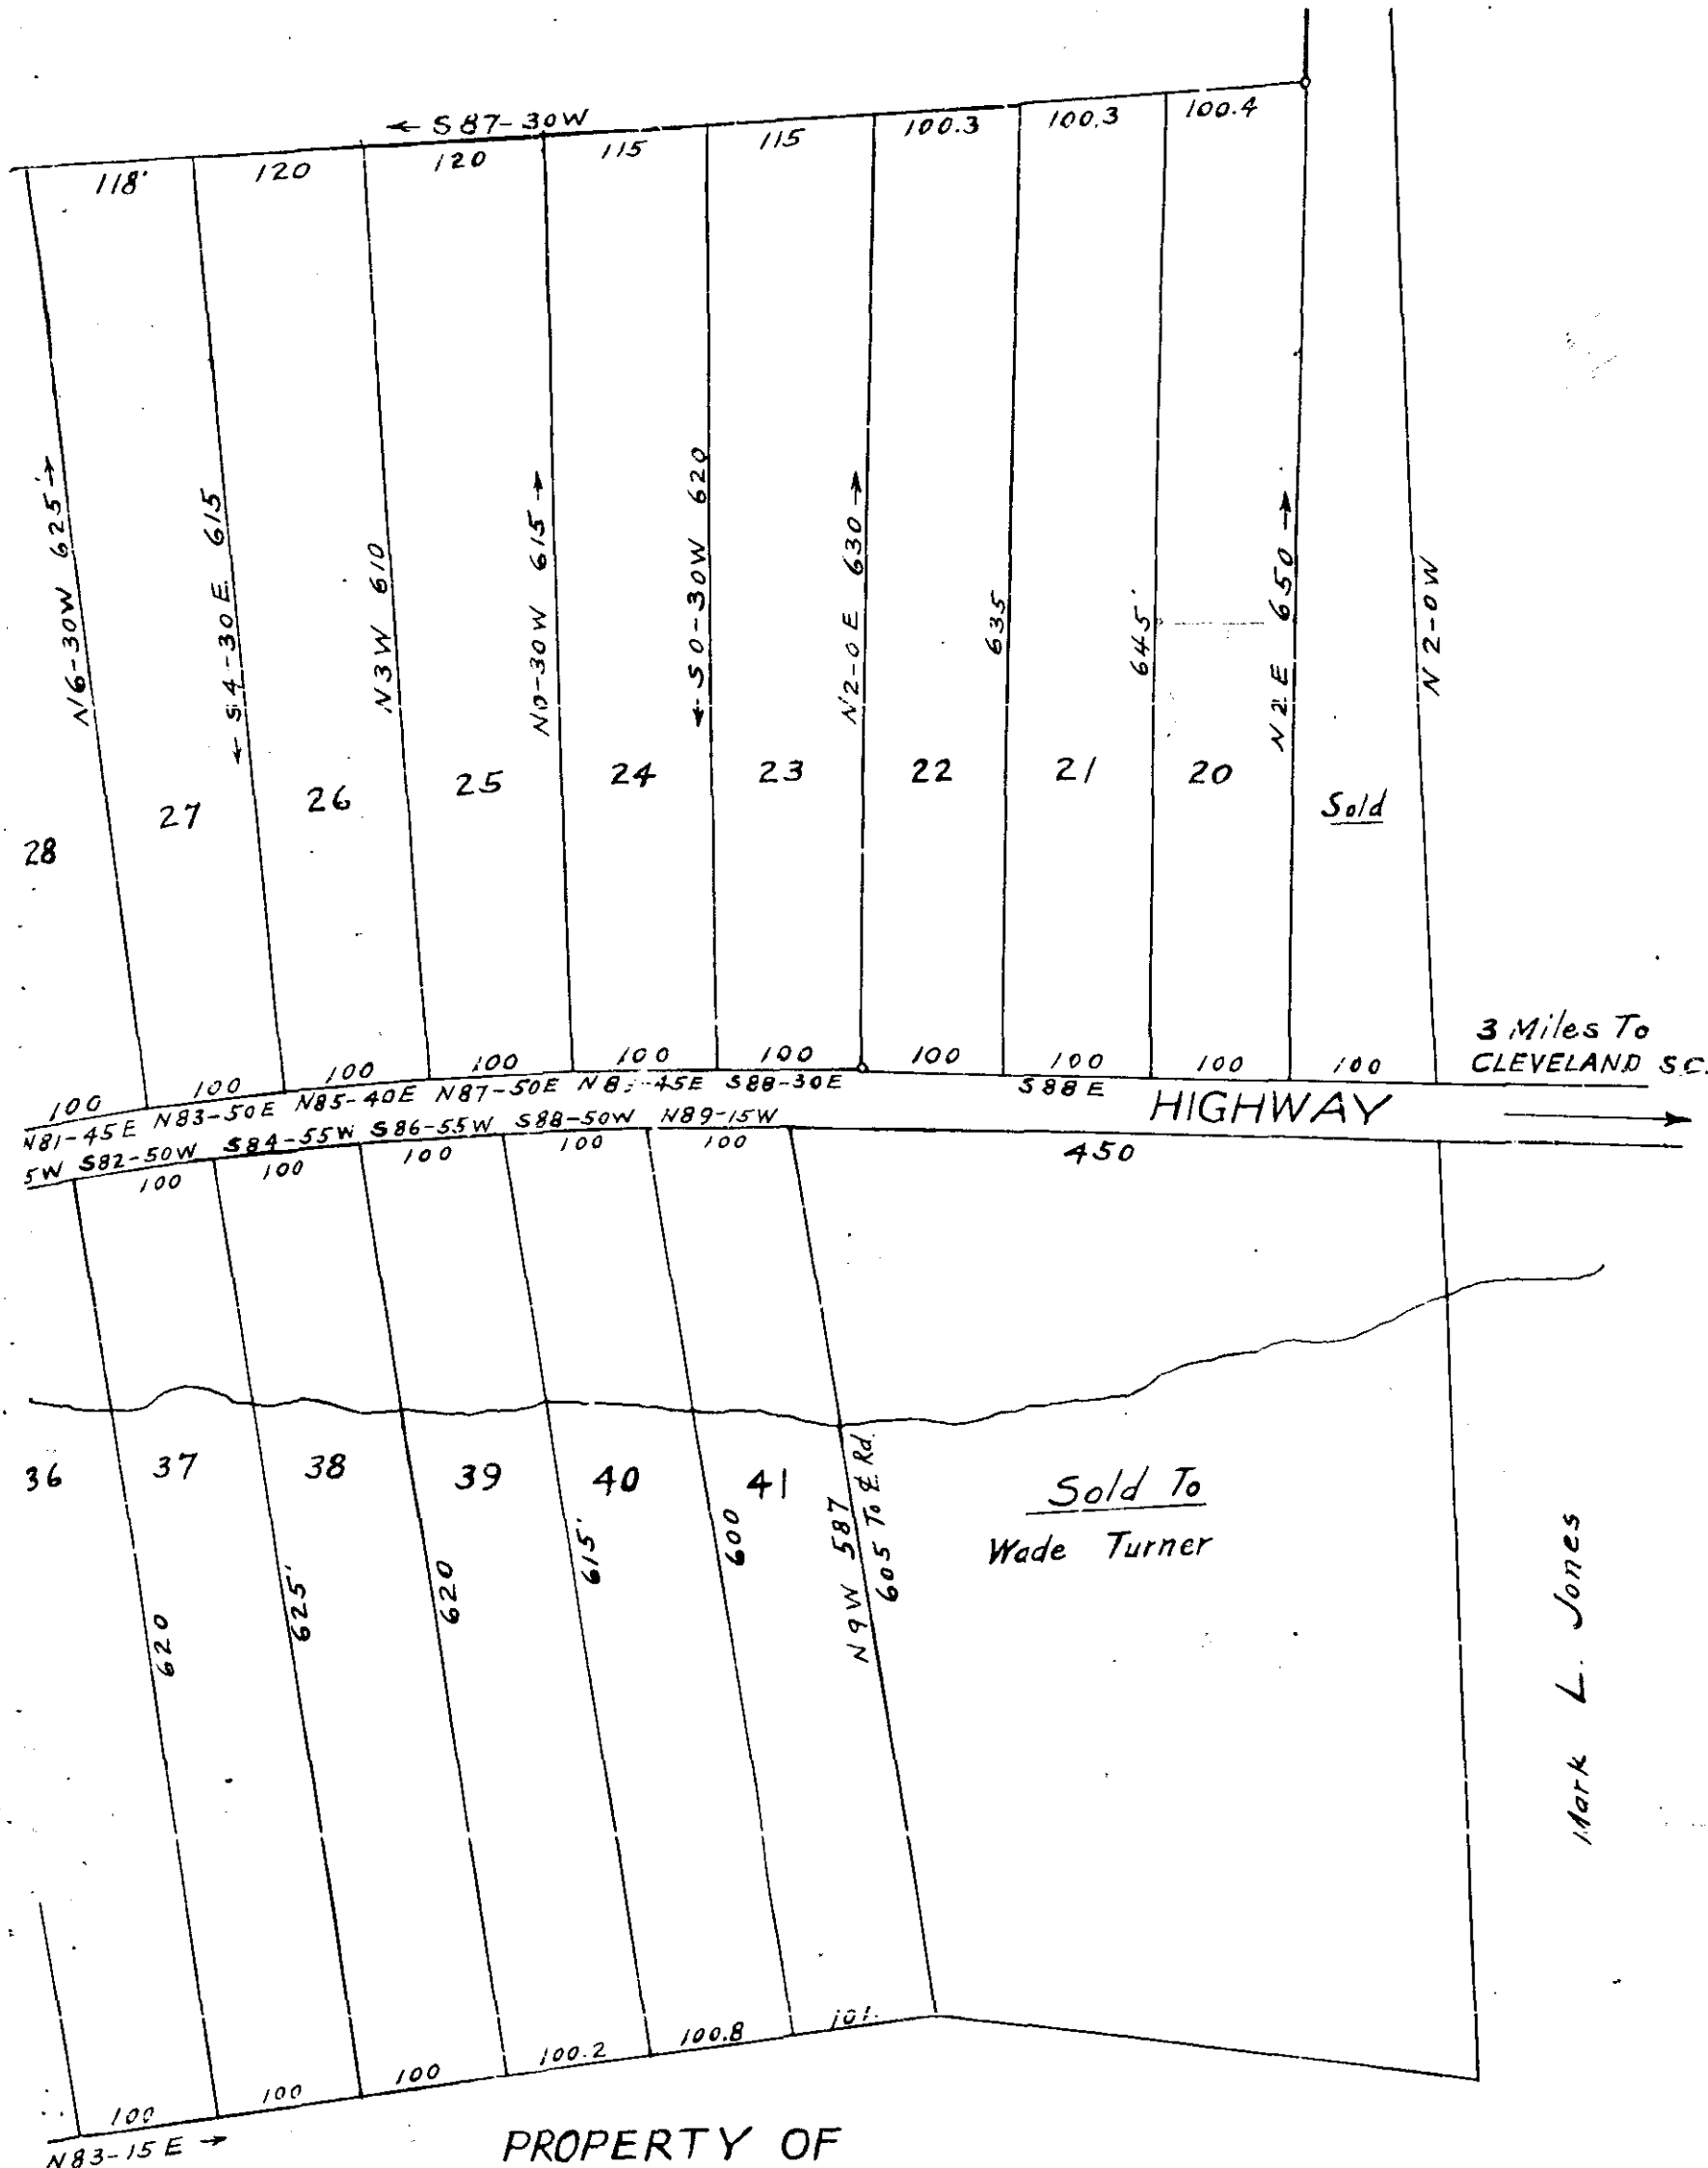

Plat Book-K-Page 116

16

PROPERTY OF
 MRS RENA RICE GEER
 BLYTHE SHOALS
 LOTS

1"=100' REDALTON July 1939

FILED THIS 27 DAY OF Sept. 1939
 AND RECORDED IN VOL. 56. PAGES 15 & 16
 ELLIE FARRNS WORTH

J.V.C.