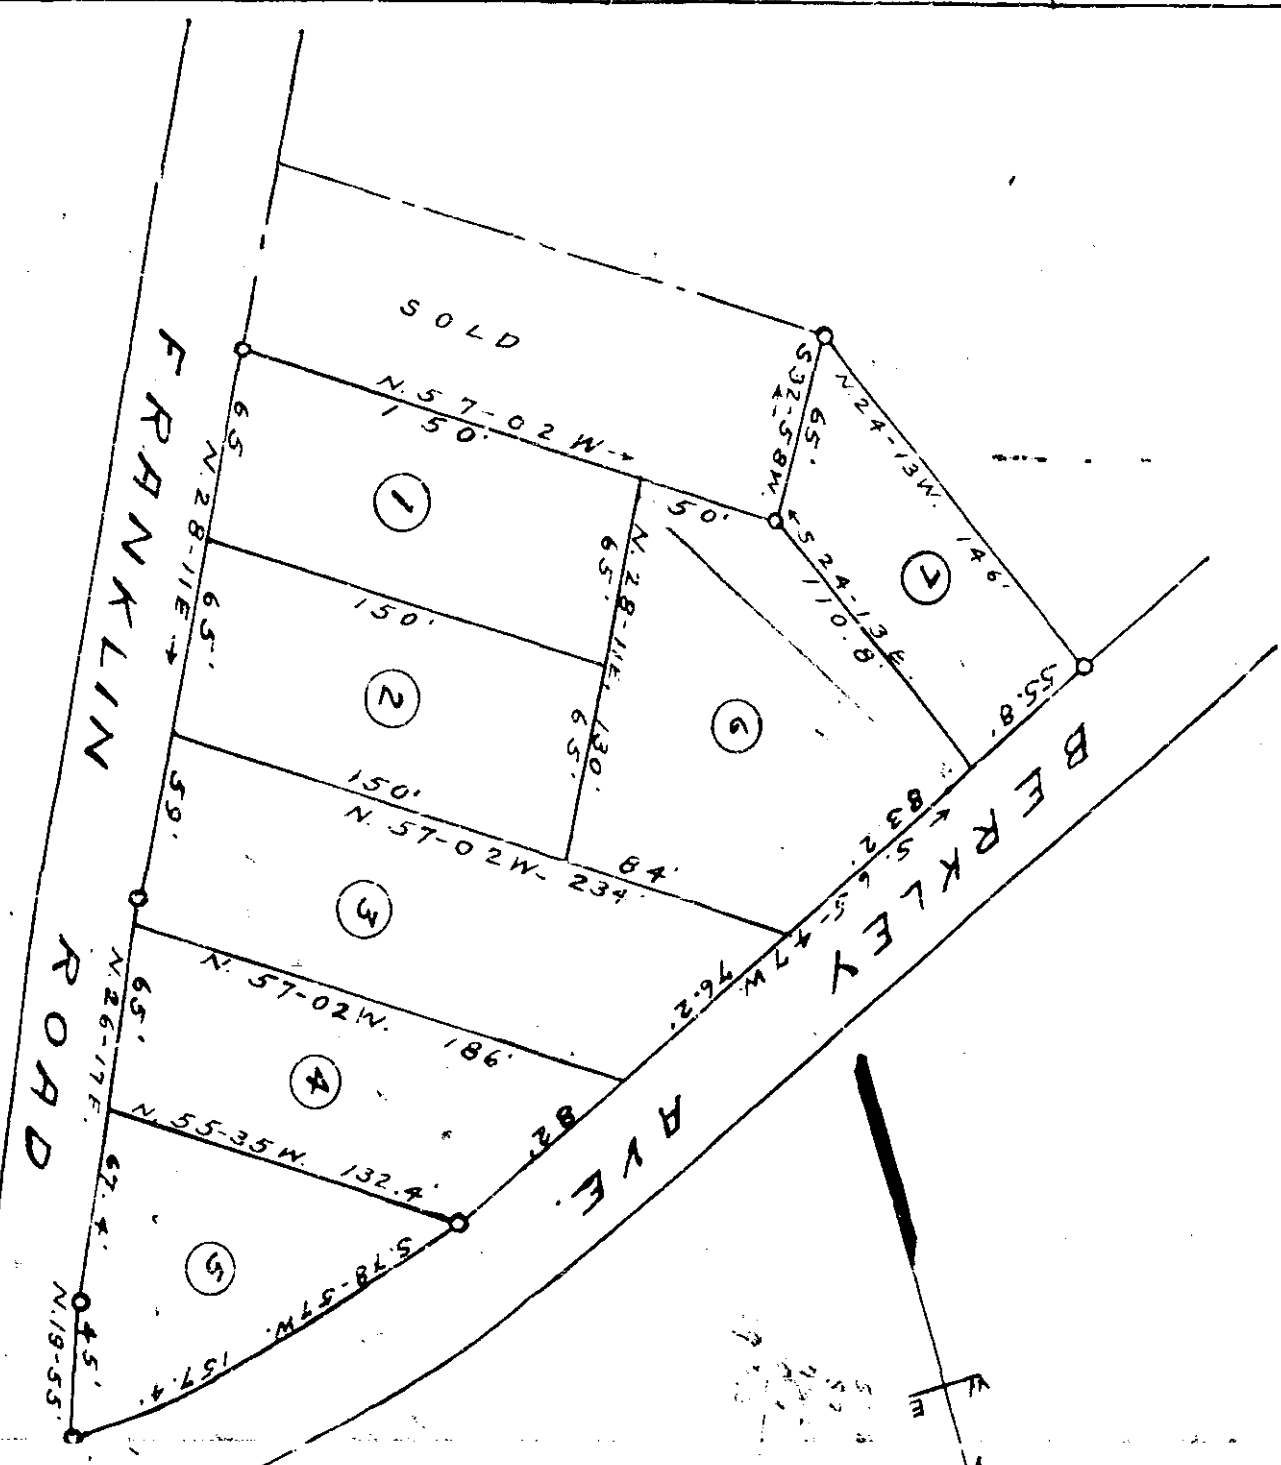

# Plat Book-K-Page 14B

PROPERTY OF  
S. L. STYLES  
NEAR GREENVILLE S. C.  
Scale 1" = 60' - MAY-11-1939

Filed this 11th Day of July 1939  
and Recorded in Vol. 1 of Files  
at Page 4  
Mrs. J. L. Farnsworth  
#9999