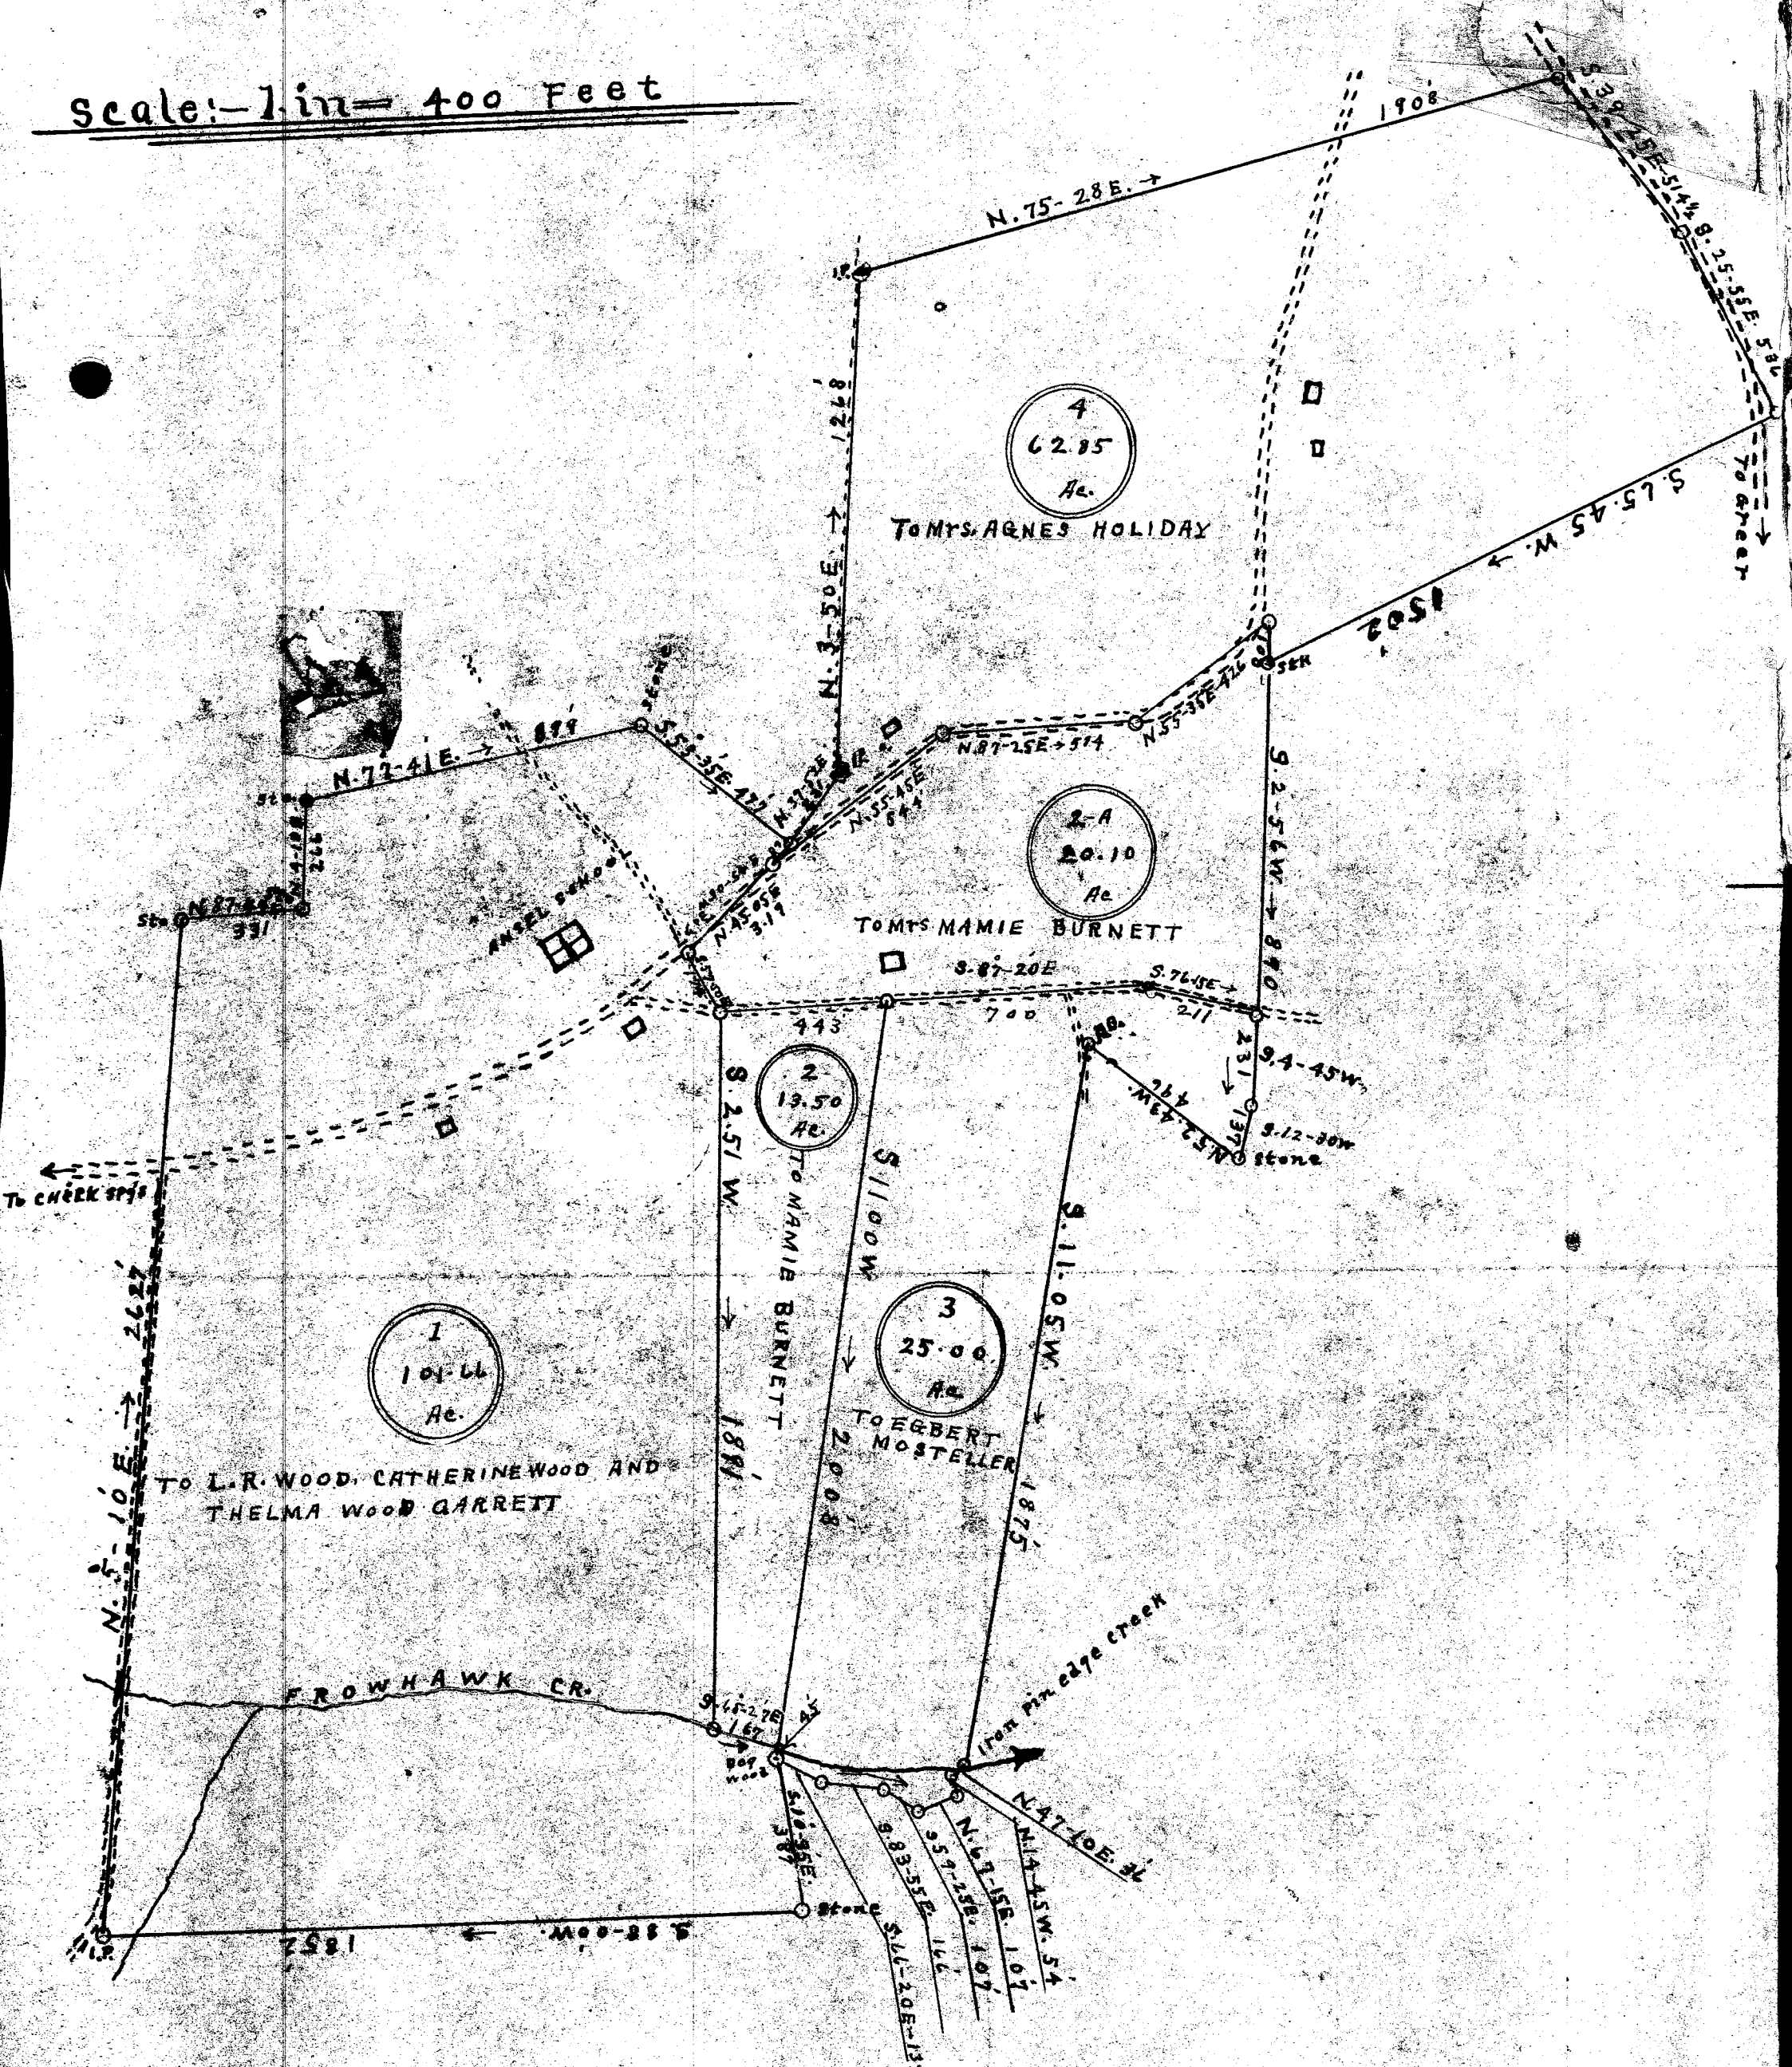

Scale: 1 in = 400 Feet

ESTATE OF
S. D. MOSTELLER, DEC'D.
"ANSEL-TRACT"

LOCATE: TWO AND HALF MILES N.W. OF GREER, IN GREENVILLE, Co., S.C.

surveyed and sub-divided Sept. 1940. in conformity to a
 Last Will and Testament of said S.D. MOSTELLER, late of said Greenville
 County, South Carolina.