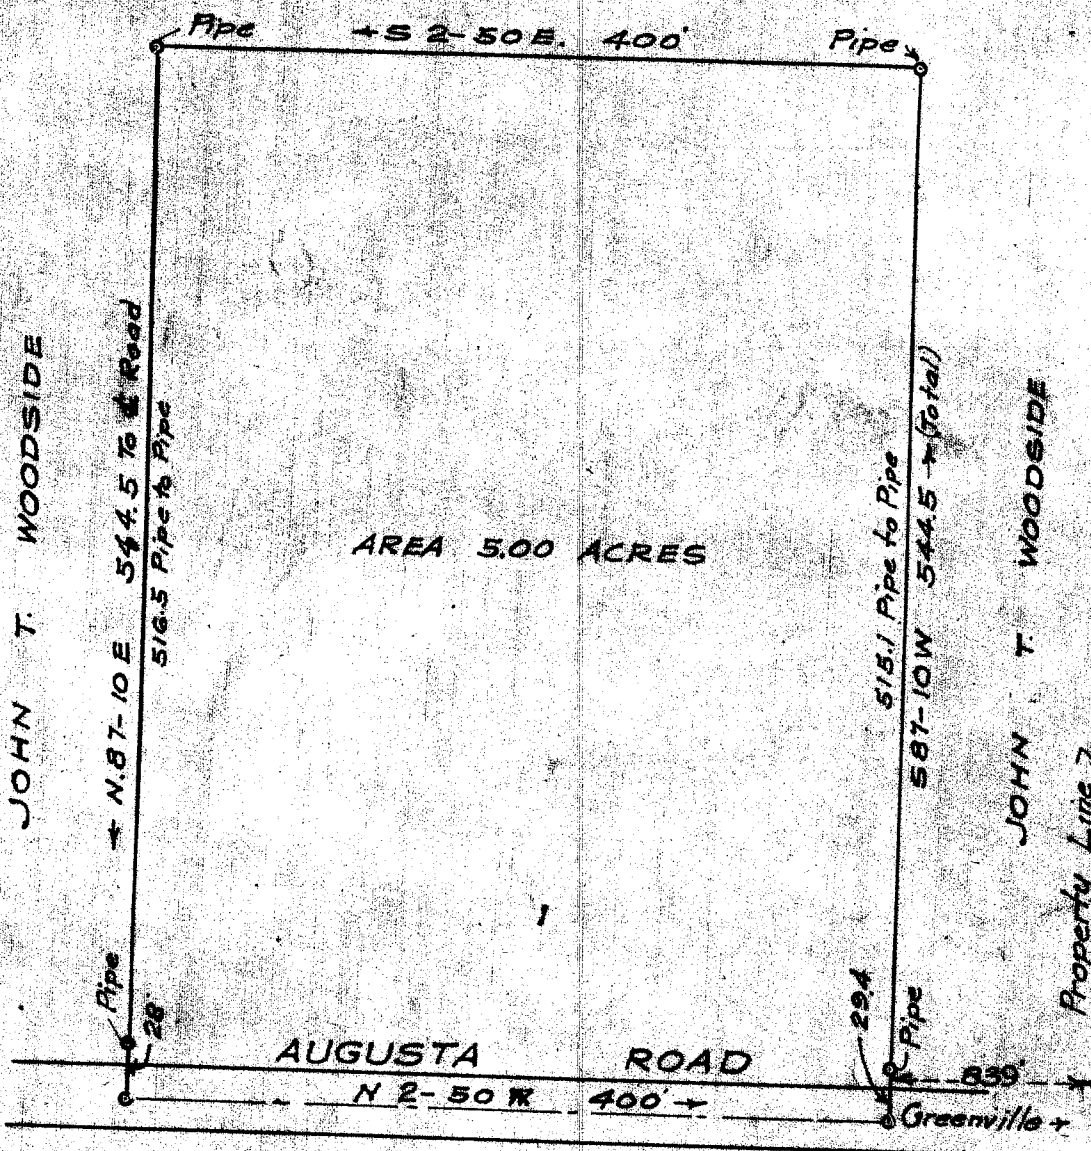

25
January 1940
Plats

JOHN T. WOODSIDE

PLAT OF
 ELLEN WOODSIDE
 HIGH SCHOOL SITE
 AT WOODVILLE
 GREENVILLE CO. S. C.

Scale 1"=100' May 1924

Note:
Amendments to Plat
made Jan. 24, 1940

R. E. DALTON ENGR.

F Book 81
JOB 1110-1

Property Line?
Archie Chandler