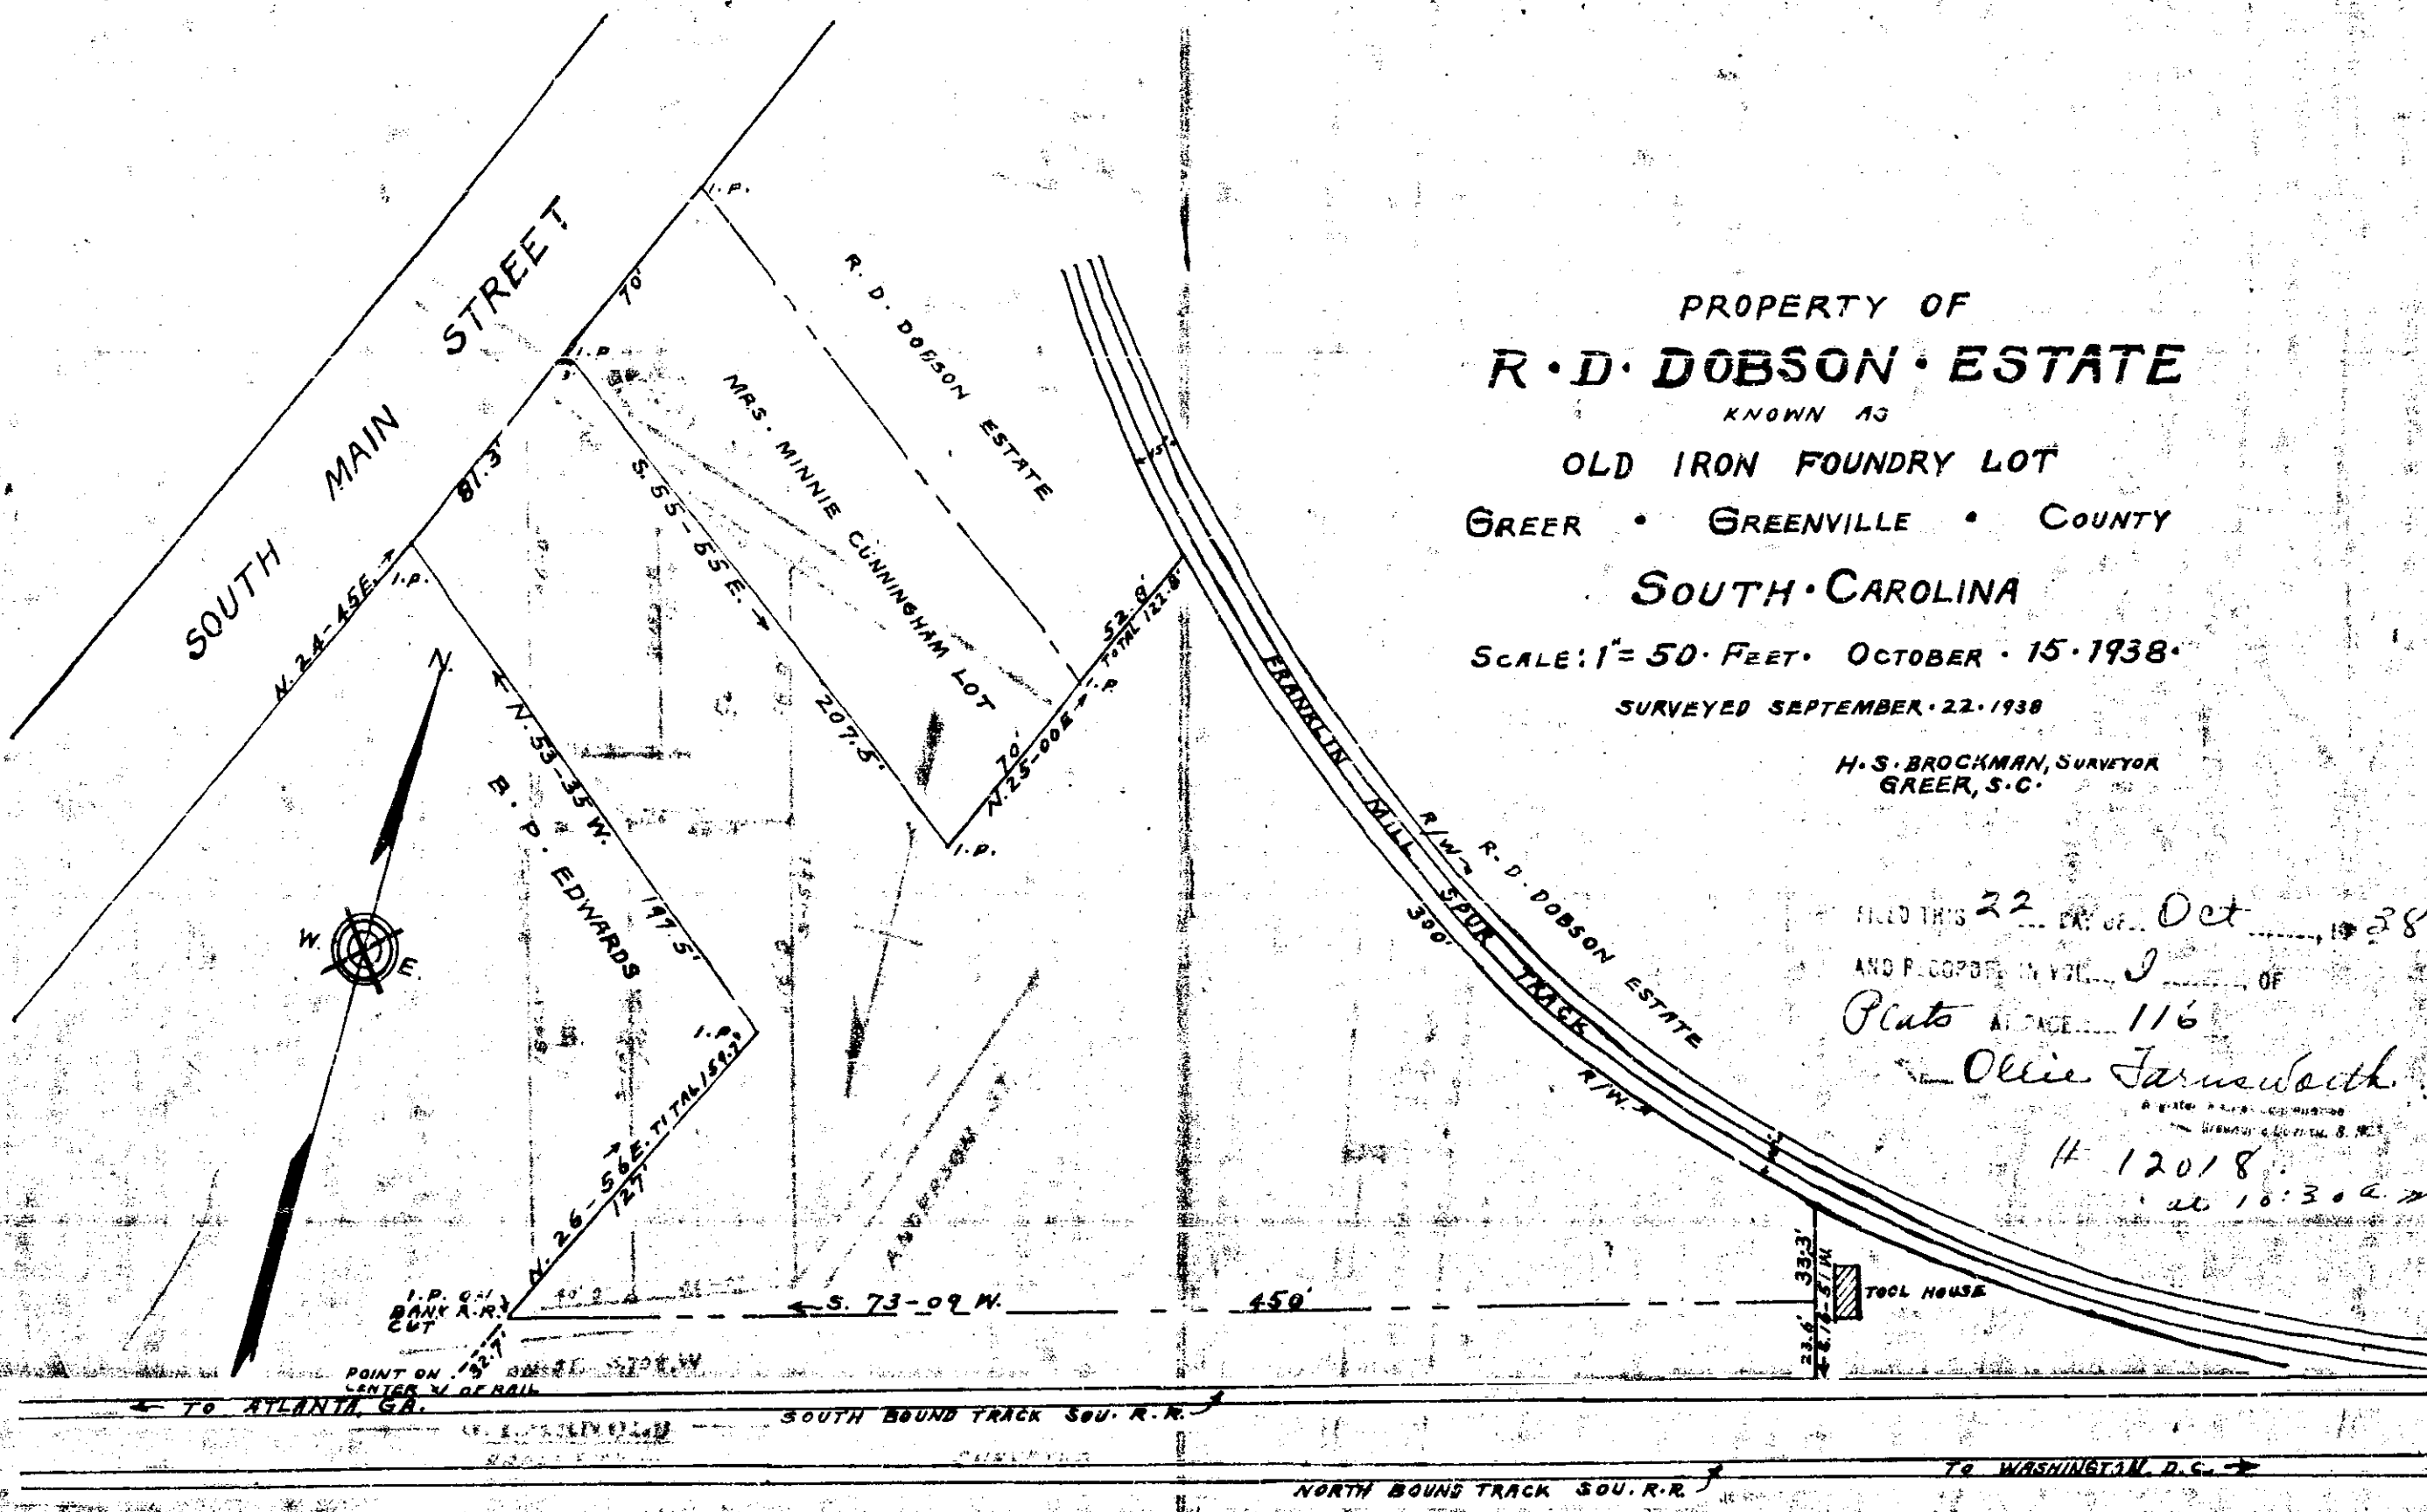

Plat Book I, Page 116

PROPERTY OF
R. D. DOBSON ESTATE
 KNOWN AS
 OLD IRON FOUNDRY LOT
 GREER • GREENVILLE • COUNTY
 SOUTH • CAROLINA

SCALE: 1" = 50 FEET. OCTOBER 15 1938.
 SURVEYED SEPTEMBER 22 1938

H. S. BROCKMAN, SURVEYOR
 GREER, S. C.