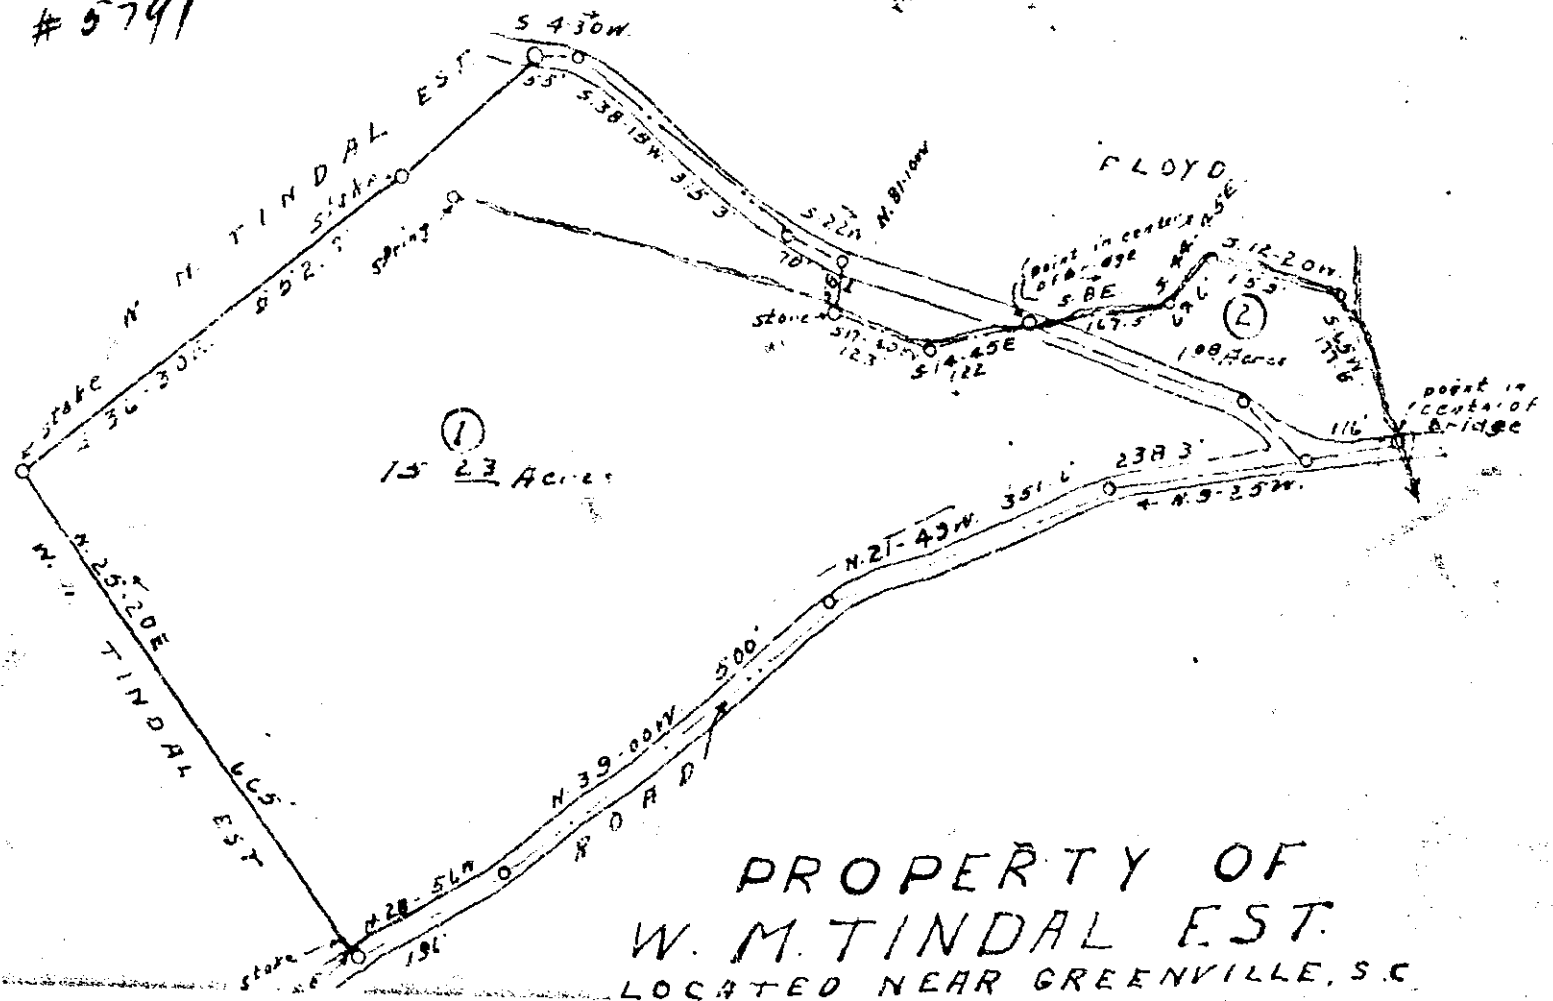

# Plat Book I, Page 68A

FILED THE 3 DAY OF May 1937  
 AND RECORDED IN VOL. 1 Plate

68

Ollie Fairweather

# 5741

PROPERTY OF  
 W. M. TINDAL EST.  
 LOCATED NEAR GREENVILLE, S.C.  
 Scale 1" = 200'

Surveyed and plotted by A. J. Riddle