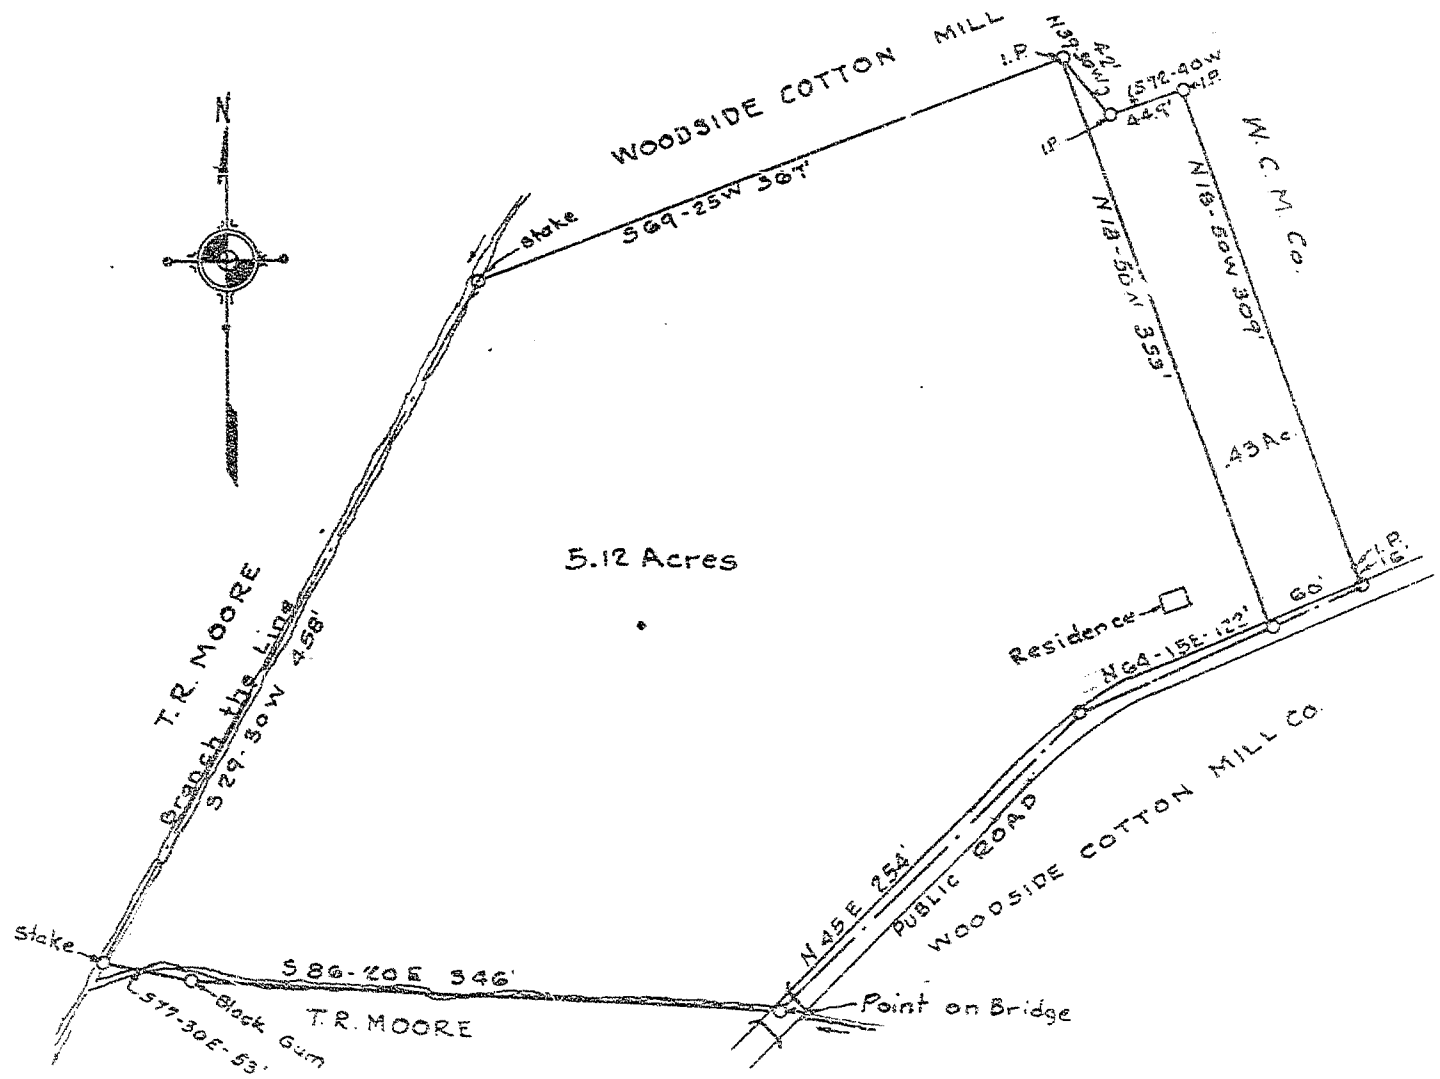

854

248

PROPERTY OF H.D. McLAURIN

LOCATED NEAR SIMPSONVILLE

GREENVILLE COUNTY ~ SOUTH CAROLINA

Scale: 1"=100'

JUNE 15, 1934

Surveyed by - W.J. Riddle -