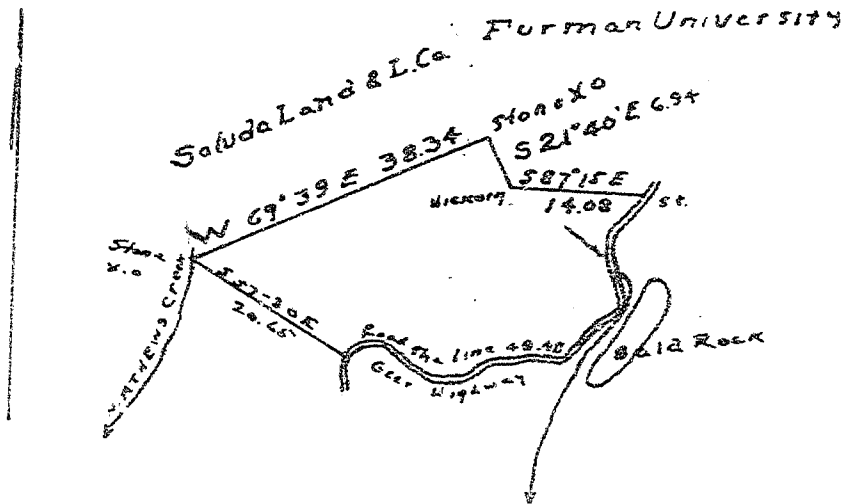

202

MAP

OF

Land Located north of Geer Highway
Cleveland Township
Greenville County
South Carolina

SCALE Area 82 Acres
1" inch = 20 chs.

Survey in 1918 & 1927
by Howard Wiswall
Registered Engineer

FILED THIS 21. DAY OF January 1932
AND RECORDED IN VOL. H PAGE 201