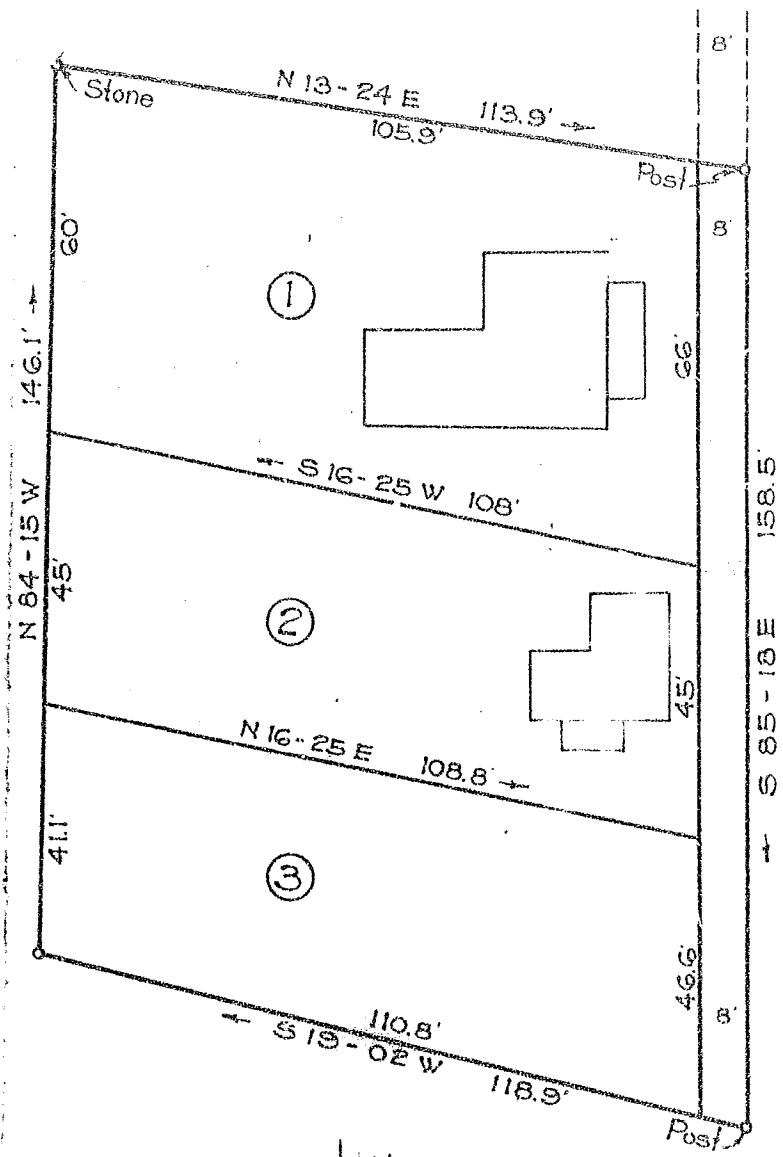

148

Recorded June 12, 1929, by Kay Bee

To Wilton Street

ESTATE OF
 CLARENCE · GOLDSMITH
 GREENVILLE · S.C.

Scale: 1" = 30' June, 1929

DALTON & NEVES · ENGRS.