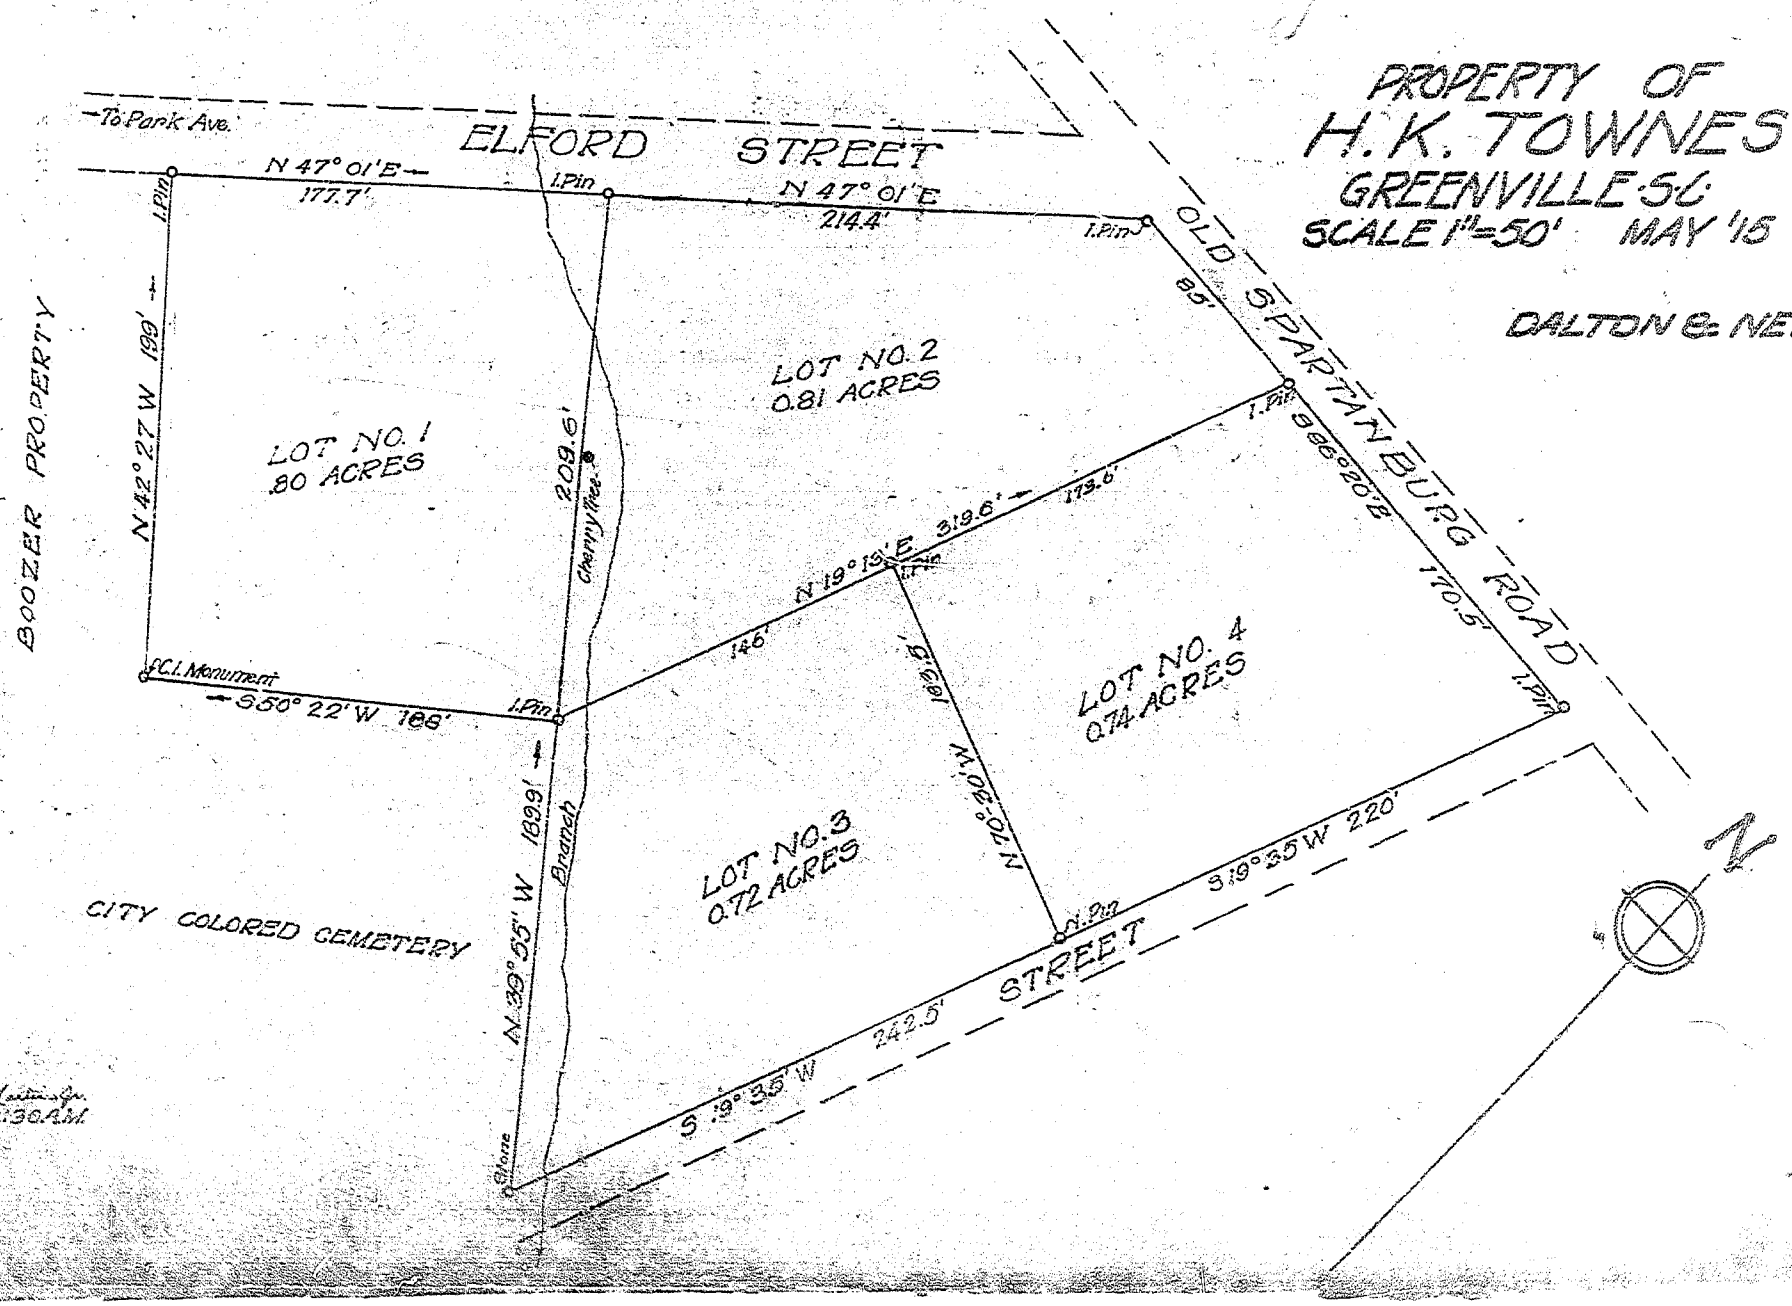

PROPERTY OF
H. K. TOWNES
GREENVILLE S.C.
SCALE 1"=50' MAY '15

DALTON & NEVES

Plotted by J. W. Hartman
Sept. 27 '25 9:30 AM