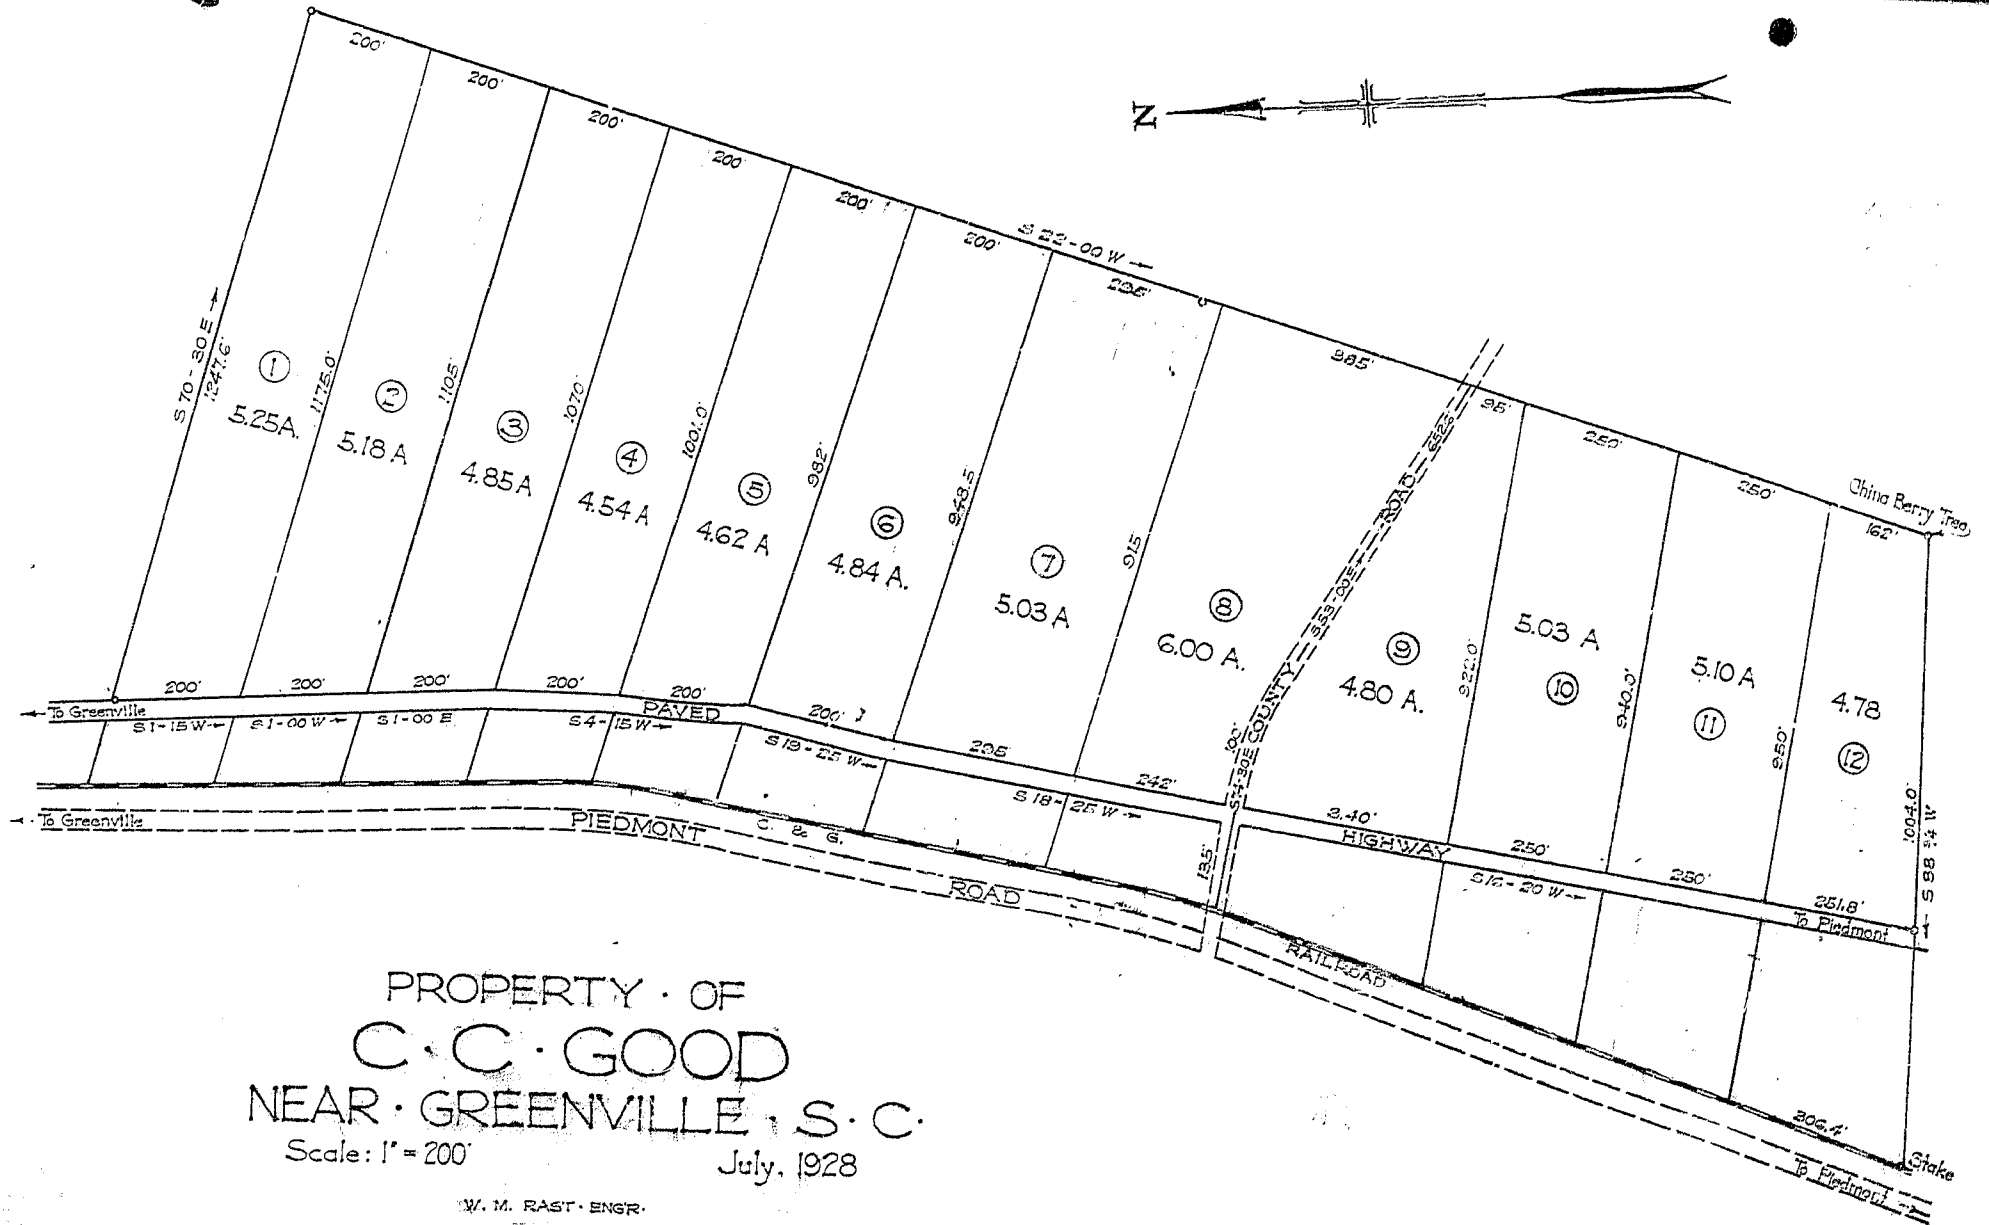

Reduced from a scale of 100 feet to an inch and Recorded January 5, 1929, at 11:00 a.m. by Kay Bee.

PROPERTY OF
C. C. GOOD
NEAR GREENVILLE, S. C.
Scale: 1" = 200'
July, 1928

W. M. RAST ENGR.