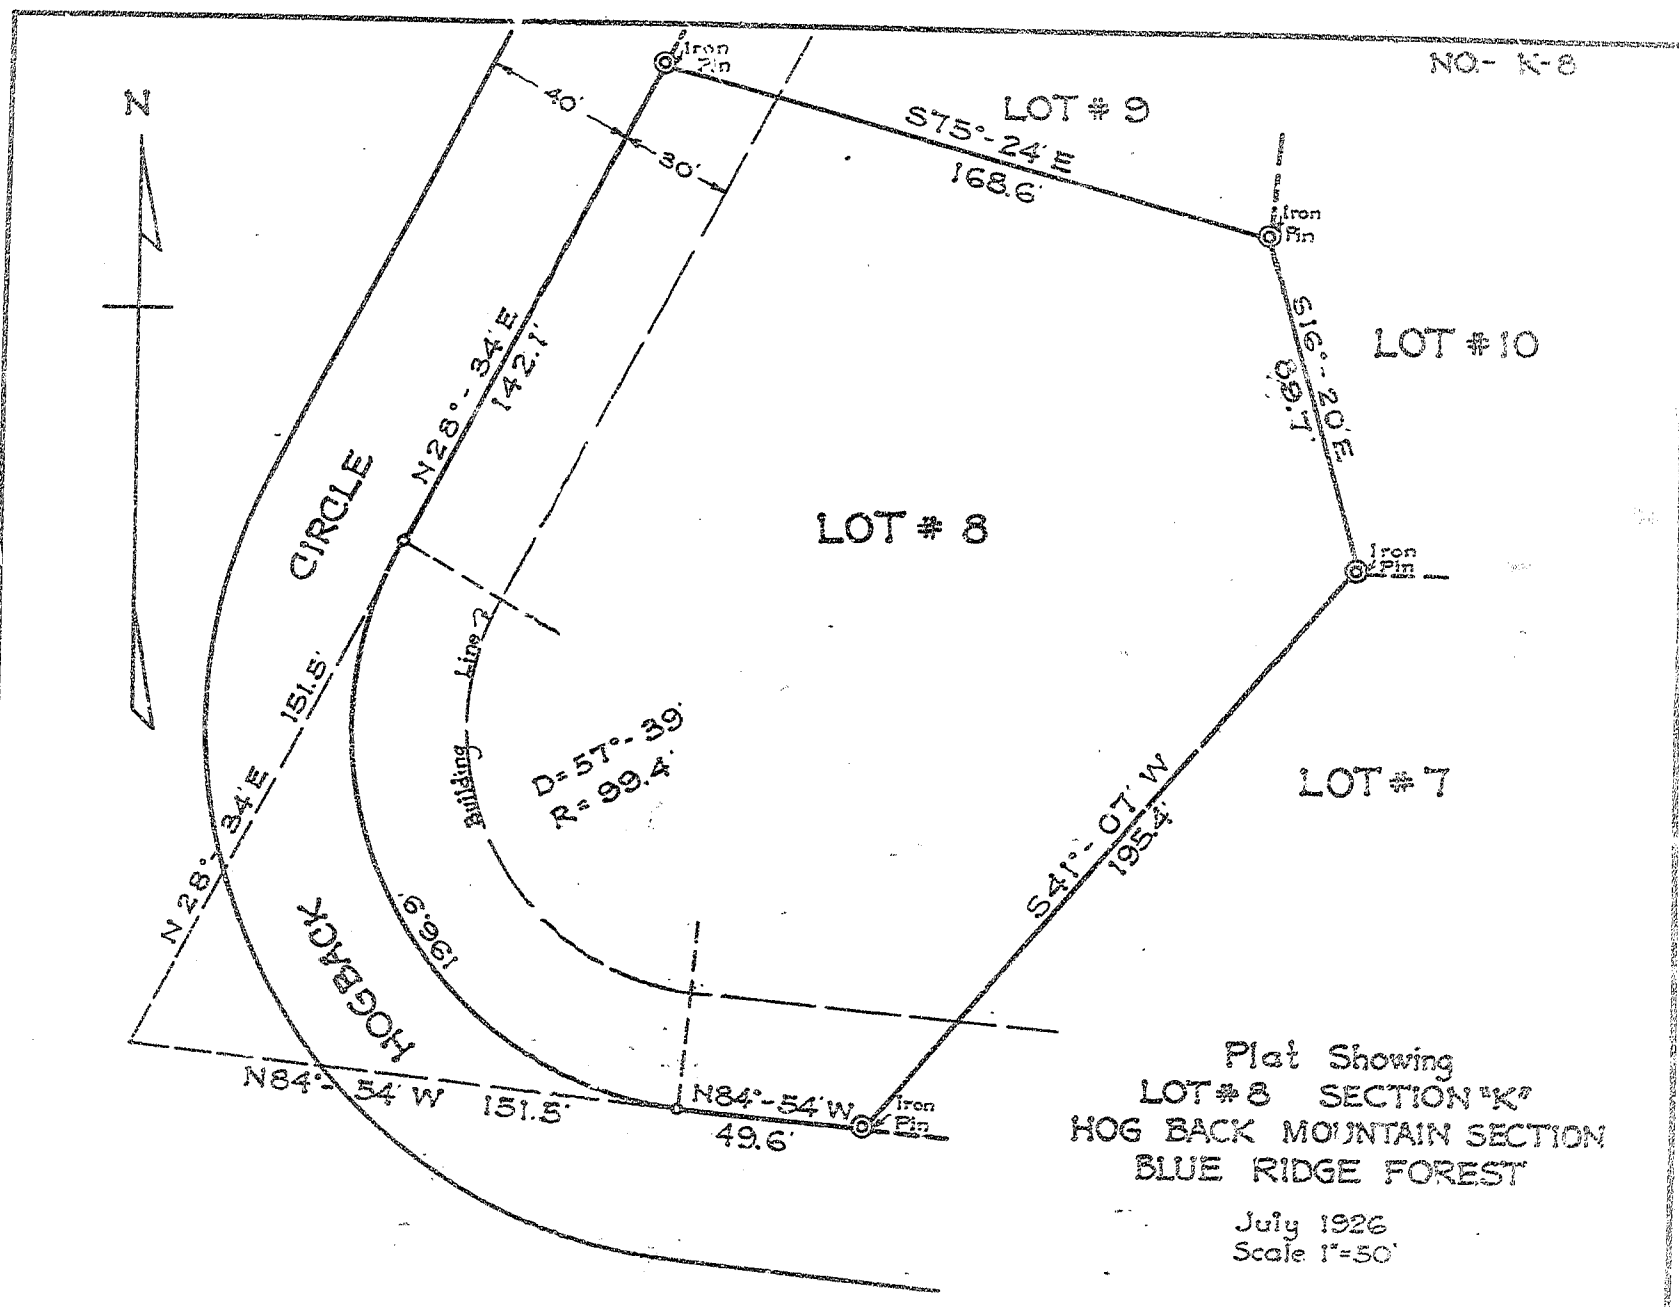

157

Plat Showing
 LOT # 8 SECTION "K"
 HOG BACK MOUNTAIN SECTION
 BLUE RIDGE FOREST

July 1926
 Scale 1"=50'

GEO. D. PRICE
 REG. CIVIL ENGINEER NO. 272.

CAROLINA MOUNTAINS INC.
 TRYON, N.C.
 OWNERS & DEVELOPERS

Recorded June 28, 1927 at 1:40 p.m. by Kay. Bee.