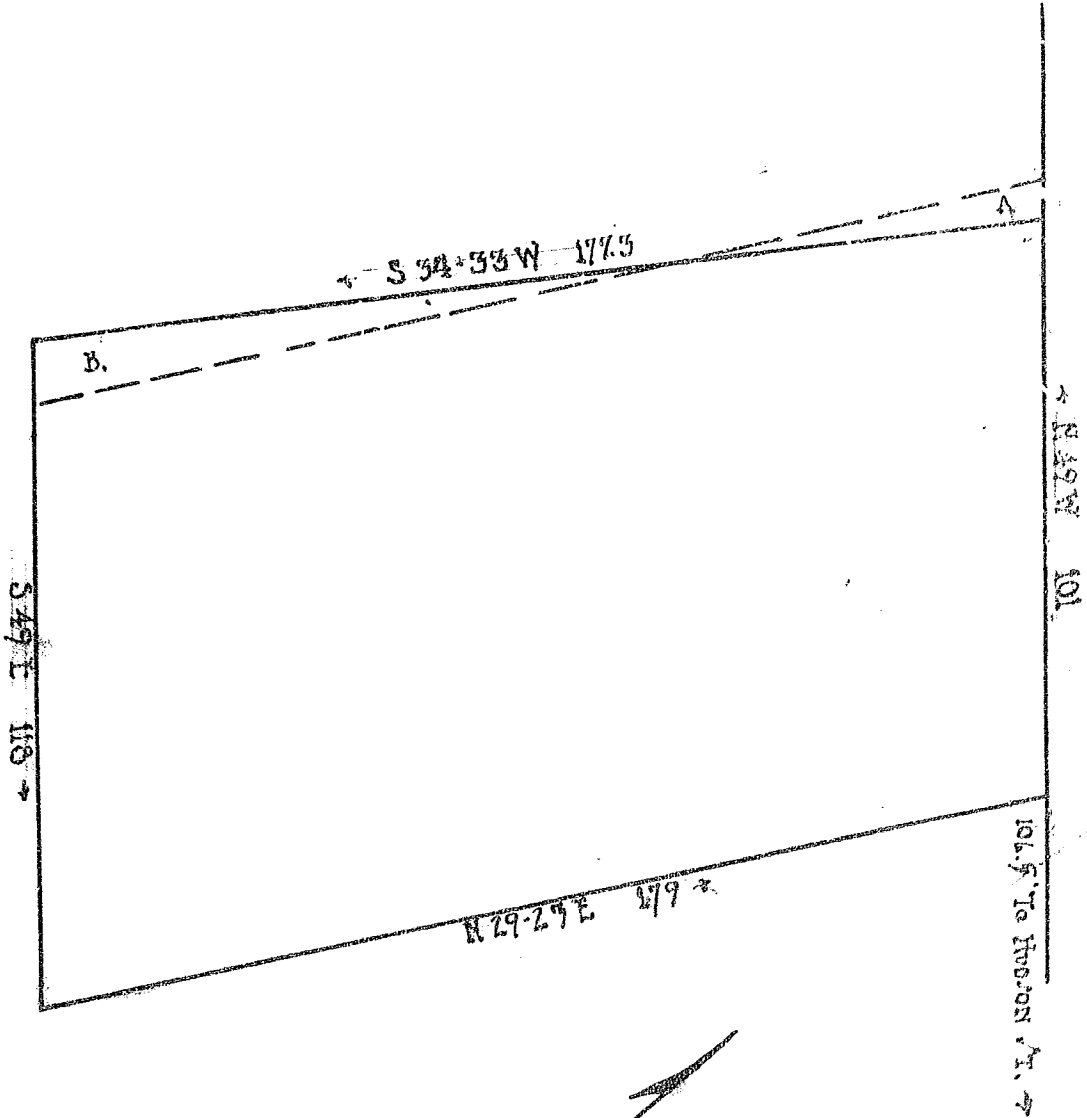

PROPERTY OF
NANNY J. & M.A. GALLOWAY
SCALE 1" = 70' FEB 17, 1926
C.M. FURMAN JR. C.E.

HAMPTON AVE.

145

A - sold to T.W. BARRY
B - bought from " "

g.

14.5

RECORDED 12/4/22
BY [signature]

1922