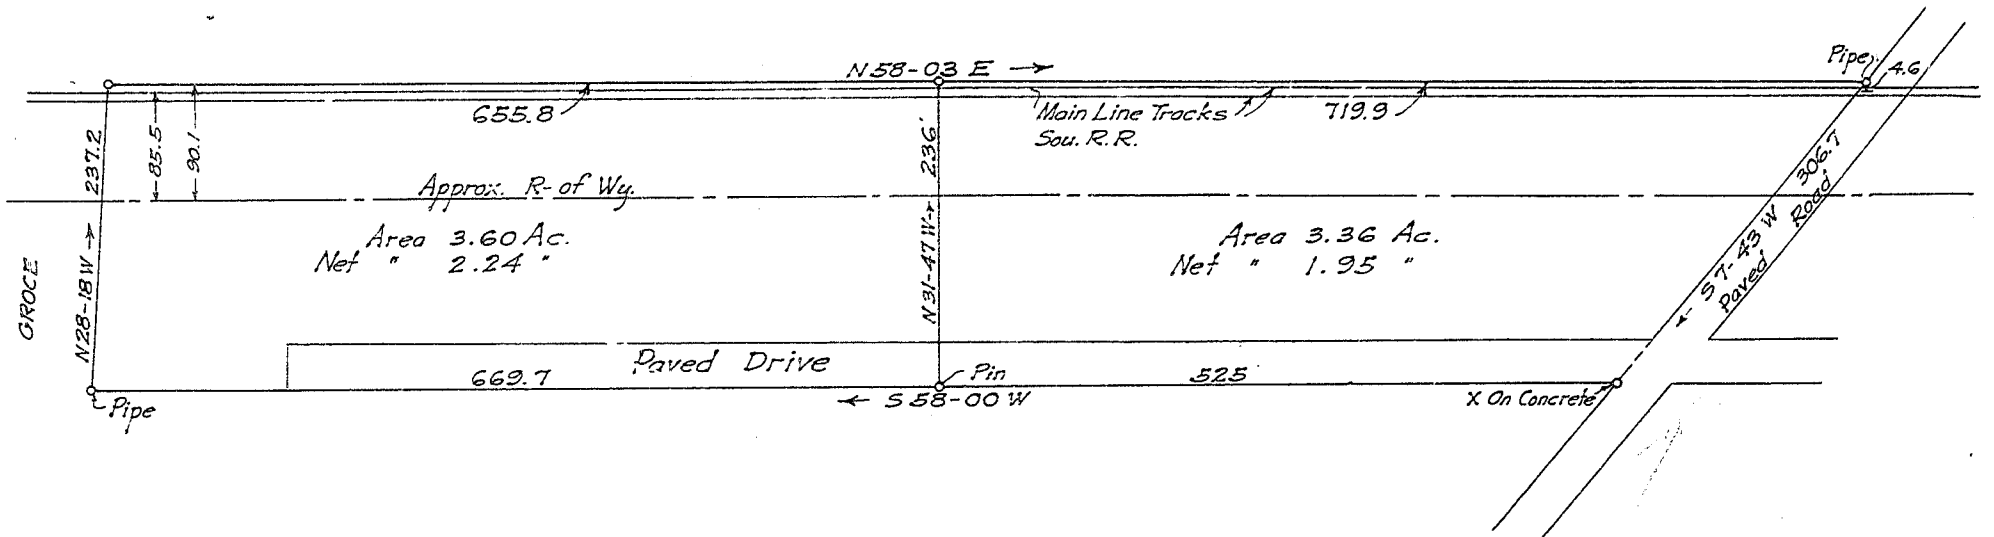

TOTAL 6.96 ACRES
NET " 4.19 "

PARIS WAREHOUSES
PROPERTY OF
BRADLEY REAL ESTATE CO.

R.E. DALTON ENGR.

Recorded May 26, 1924 by Kay. Bee.