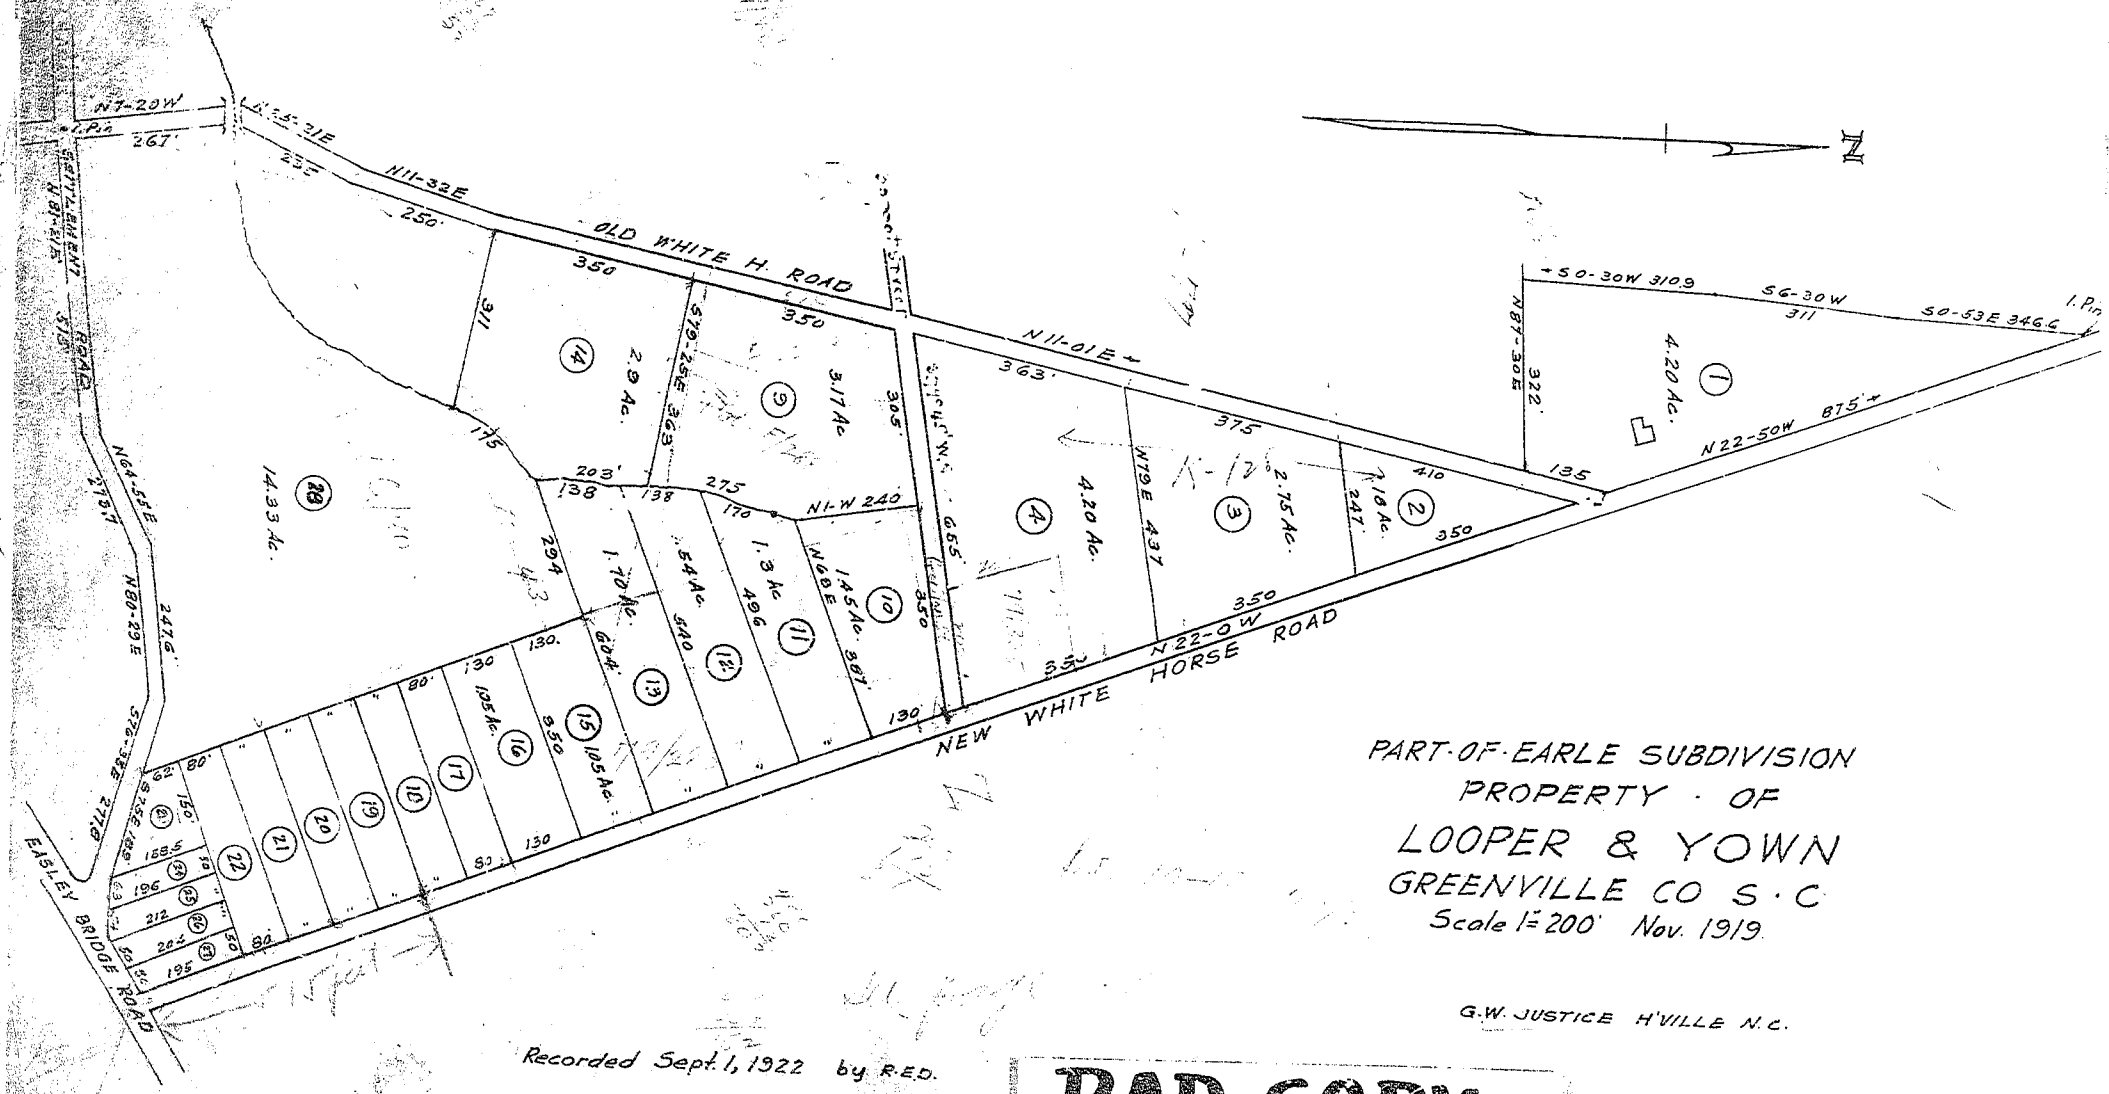

1936-1937

80

Recorded Sept. 1, 1922 by R.E.D.

PART OF EARLE SUBDIVISION
 PROPERTY OF
 LOOPER & YOWN
 GREENVILLE CO S.C.
 Scale 1=200' Nov. 1919.

G.W. JUSTICE H'VILLE N.C.

BAD COPY