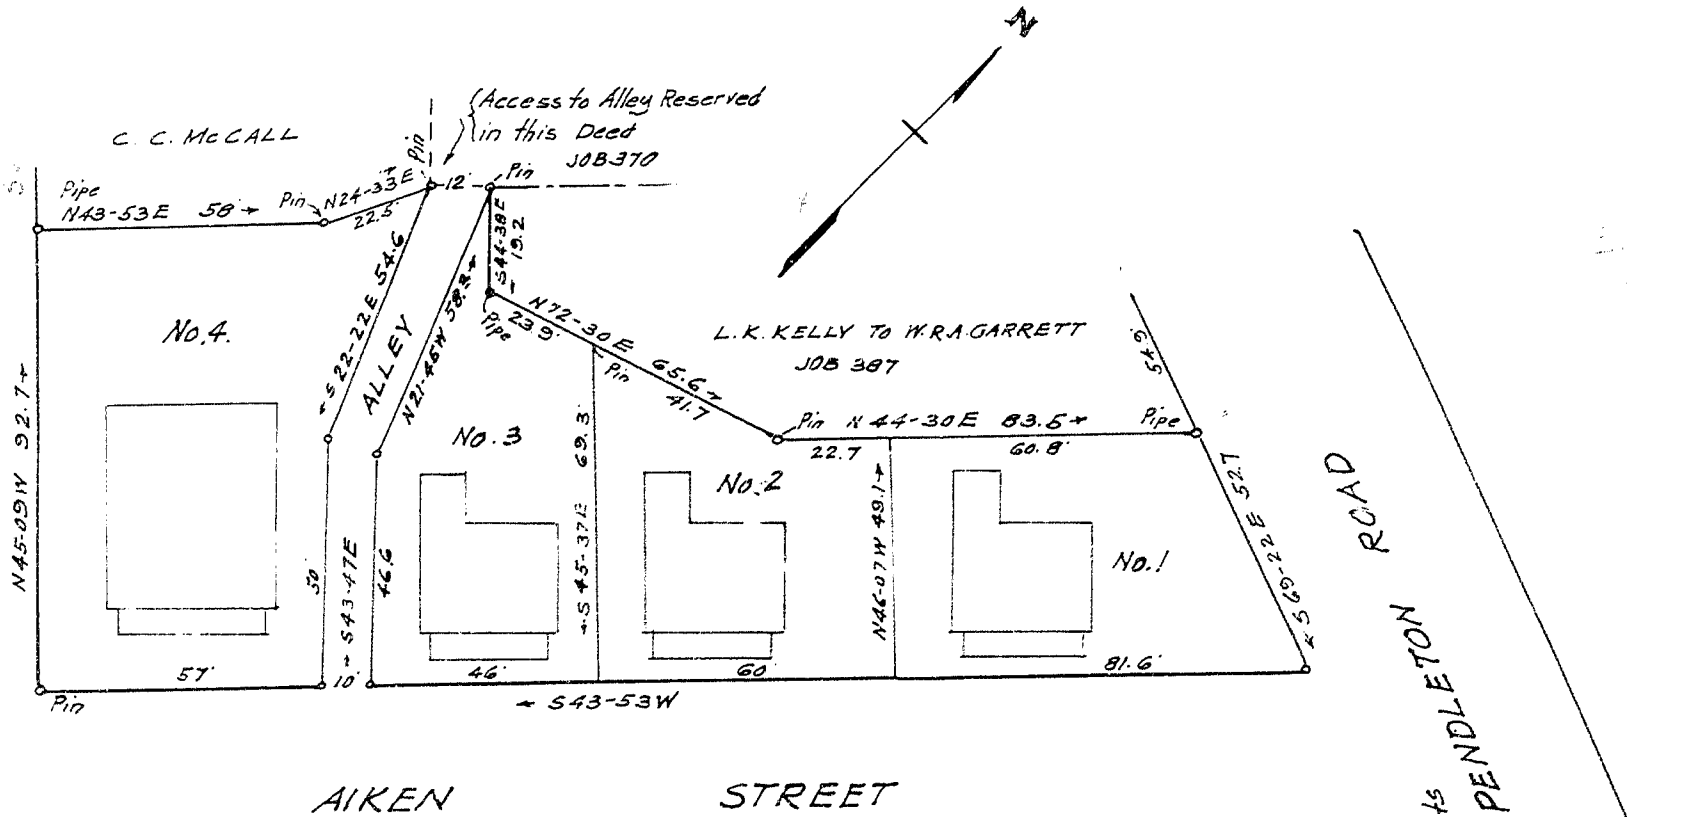

BURDETT STREET

AIKEN STREET

ESTATE OF
L. K. KELLY
WEST GREENVILLE S.C.

Scale 1"=30' January 1922

R. E. DALTON ENGR.

Wood Stakes at Corners not noted

Recorded Jan. 12, 1922 by R.E.D.

Part of Lots 1, 2, 3, 4 Block E. Plat Book "A" Page 97

BAD COPY