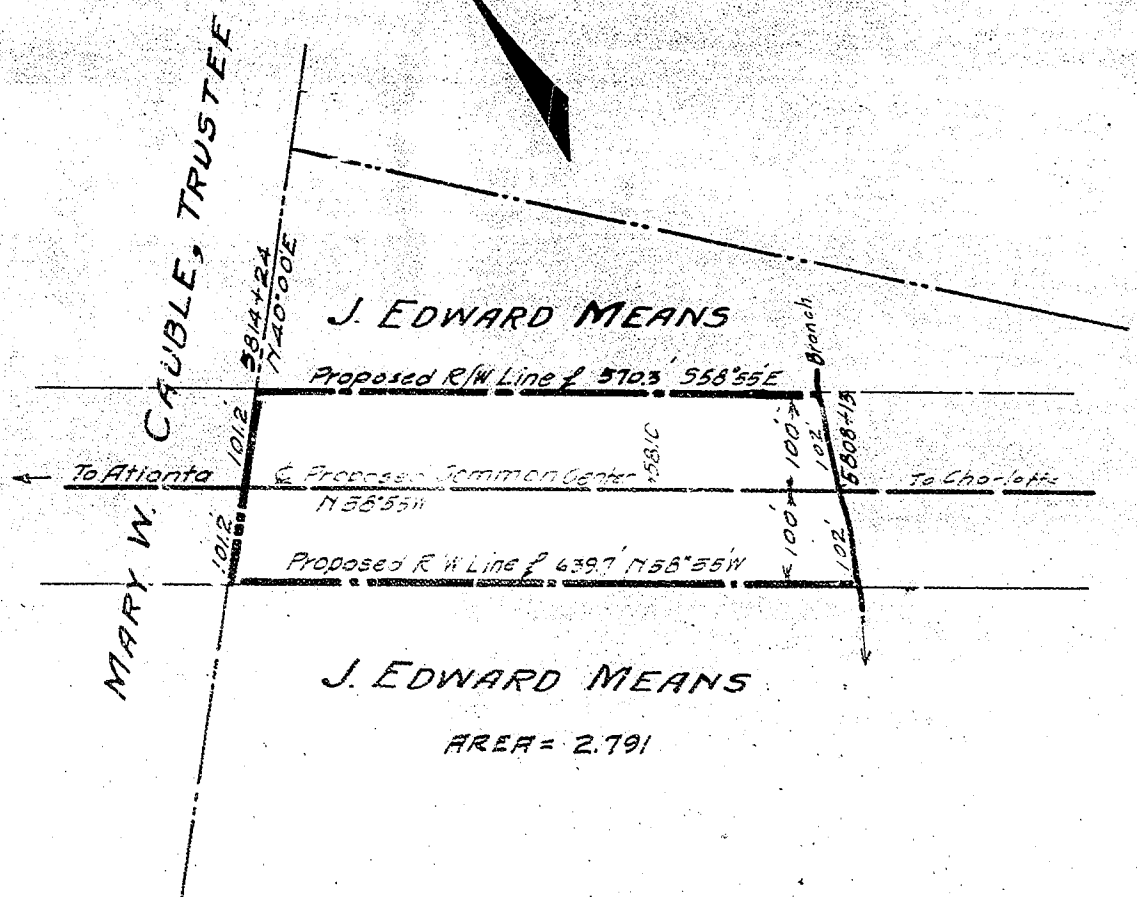

SOUTHERN R'Y CO.
 Charlotte Div'n.
 Property to be acquired from
J. EDWARD MEANS
 Greenville Co, S.C.
 Hayne-Central Double Track.
 R.F. Ezzell, P.A.E. scale 1"=200' Aug 22nd 1915
 F. Furlow, A.E. Charlotte, N.C.

CAUBLE, TRUSTEE
MARY W.

J. EDWARD MEANS

J. EDWARD MEANS

MRS. ALICE E. MEANS

AREA = 2.791