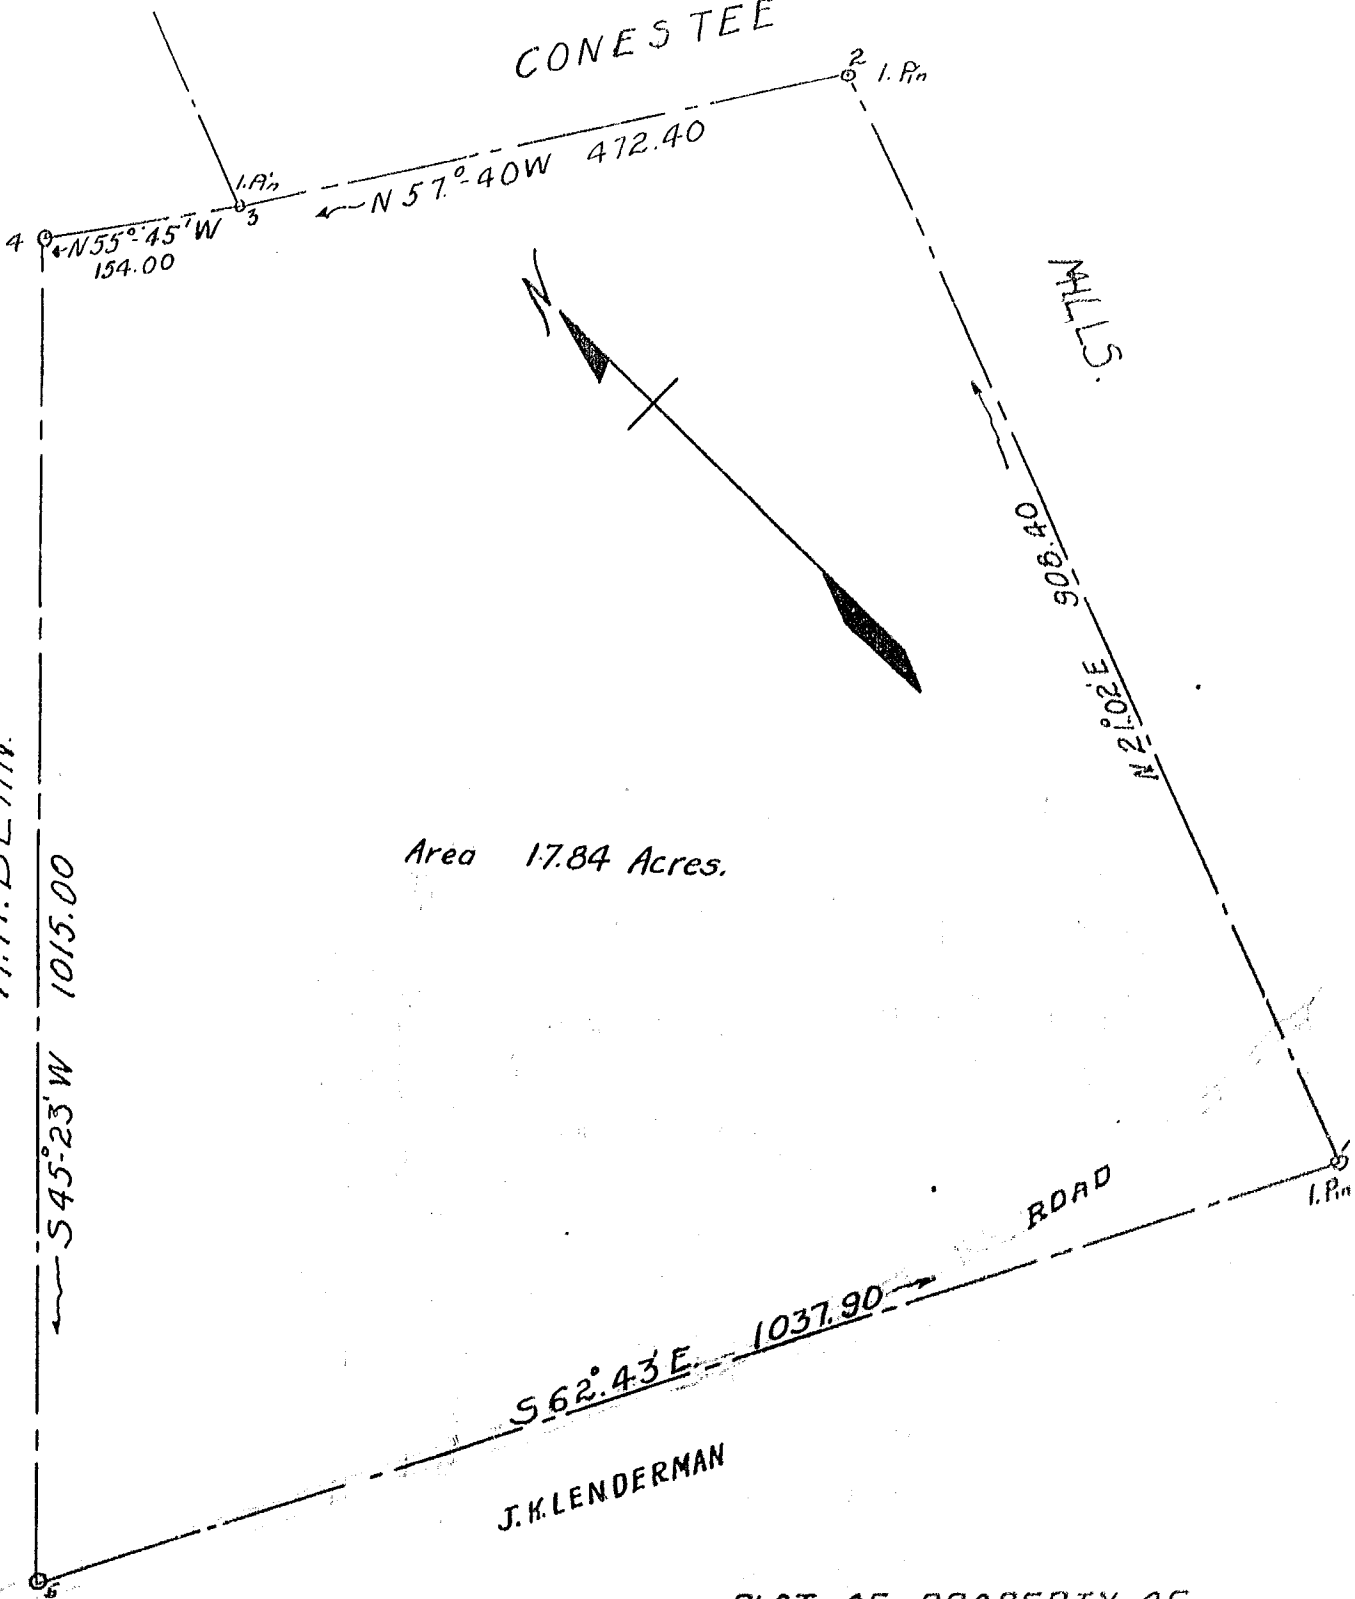

CONESTEE

A.H. DEAN

Area 17.84 Acres.

J.K. LENDERMAN

PLAT OF PROPERTY OF  
MRS. J. D. CHARLES.  
GREENVILLE CO. S.C.

Scale 1" = 100 ft.