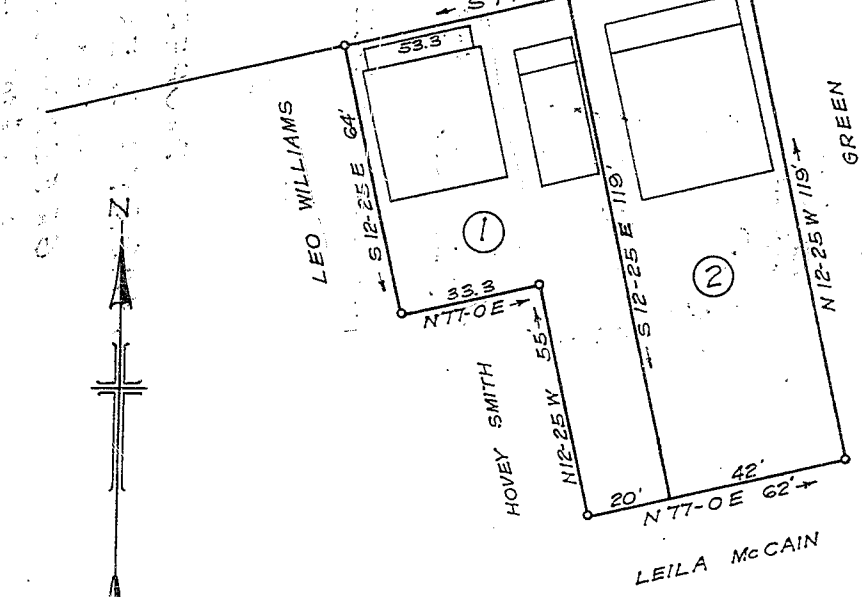

Recorded July, 1930, by Kay Bee

038

Field Book 137

Iron Pipes at all Corners.

ESTATE OF
 HENRY CAMPBELL
 GREENVILLE · S · C.
 Scale 1"=30' March 1930

DALTON & NEVES