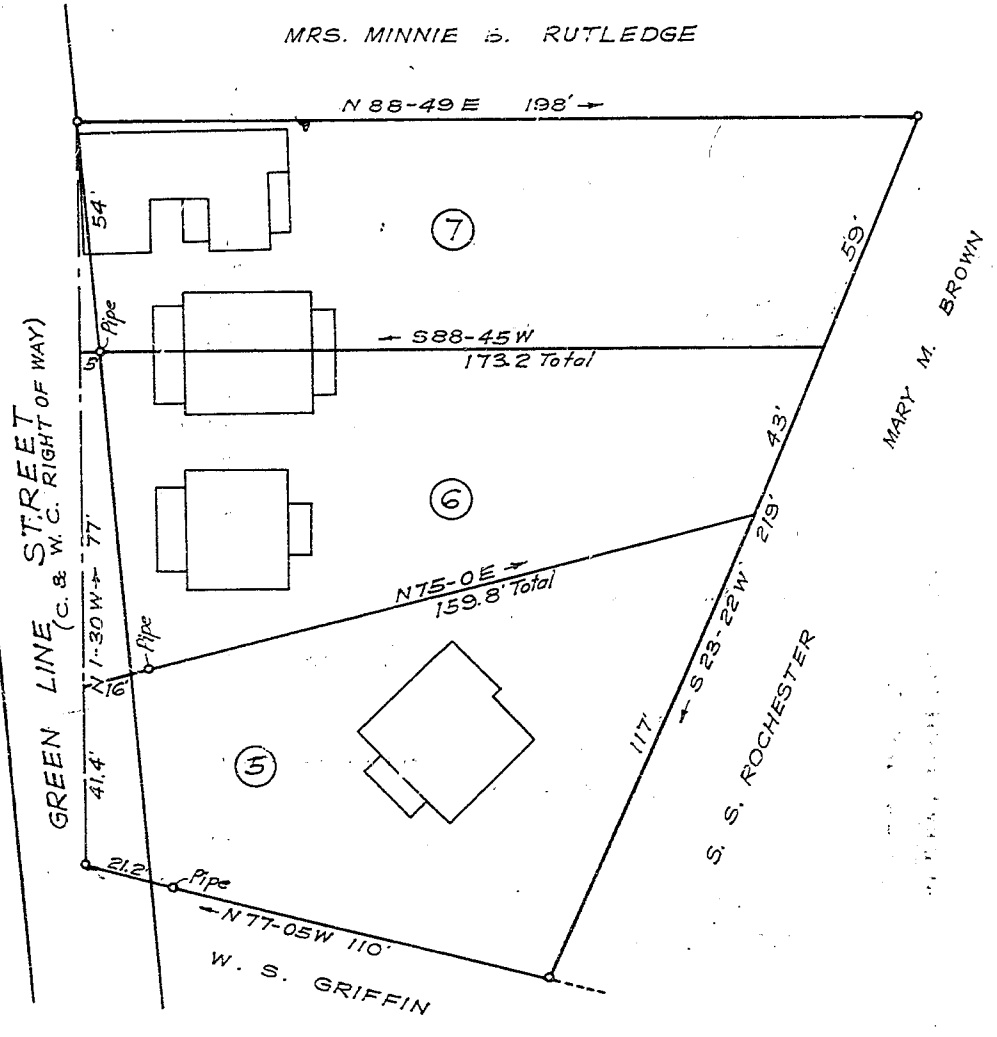

Recorded July, 1930, by Kay Bee

038

Field Book 137

Iron Pipes at all Corners.

ESTATE OF
 HENRY CAMPBELL
 GREENVILLE · S · C.
 Scale 1"=30' March 1930

DALTON & NEVES