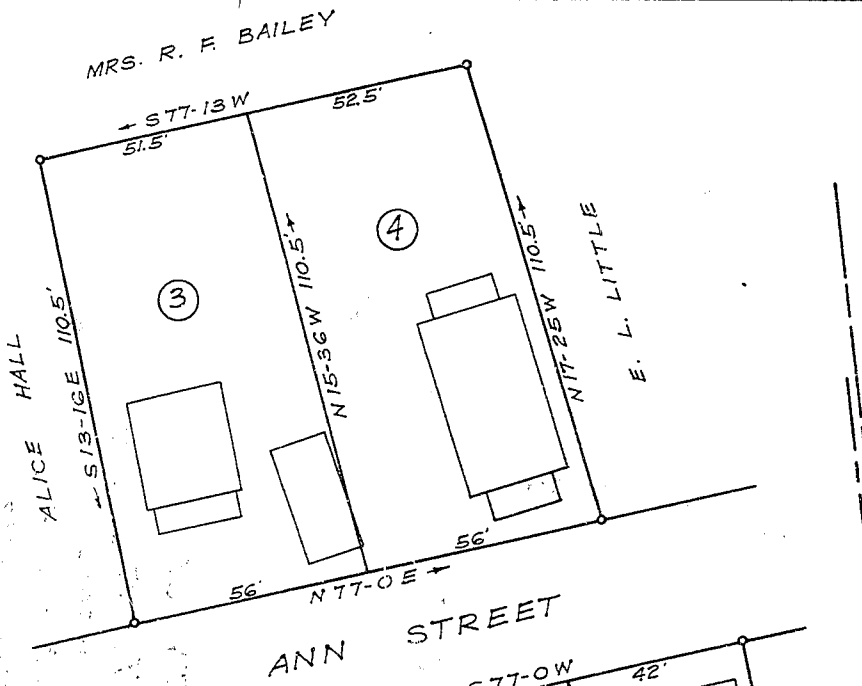

Recorded July, 1930, by Kay Bee

038

Field Book 137

Iron Pipes at all Corners.

ESTATE OF
 HENRY CAMPBELL
 GREENVILLE · S · C.
 Scale 1"=30' March 1930

DALTON & NEVES