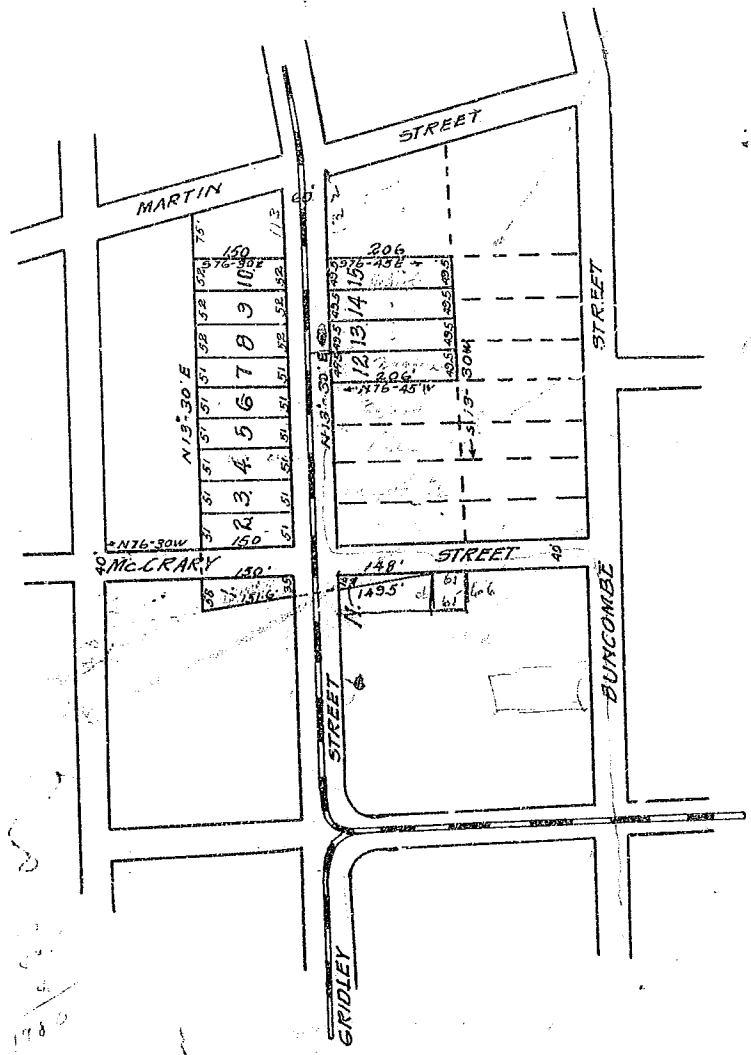

107

107

N

PLAT OF SUB-DIVISION FOR
 JULIA D. CHARLES, TRUSTEE
 GREENVILLE, S. C.
 Scale 1"=200'

Surveyed by -
 Will D. Neves, Engr.

Recorded Oct. 9-1913