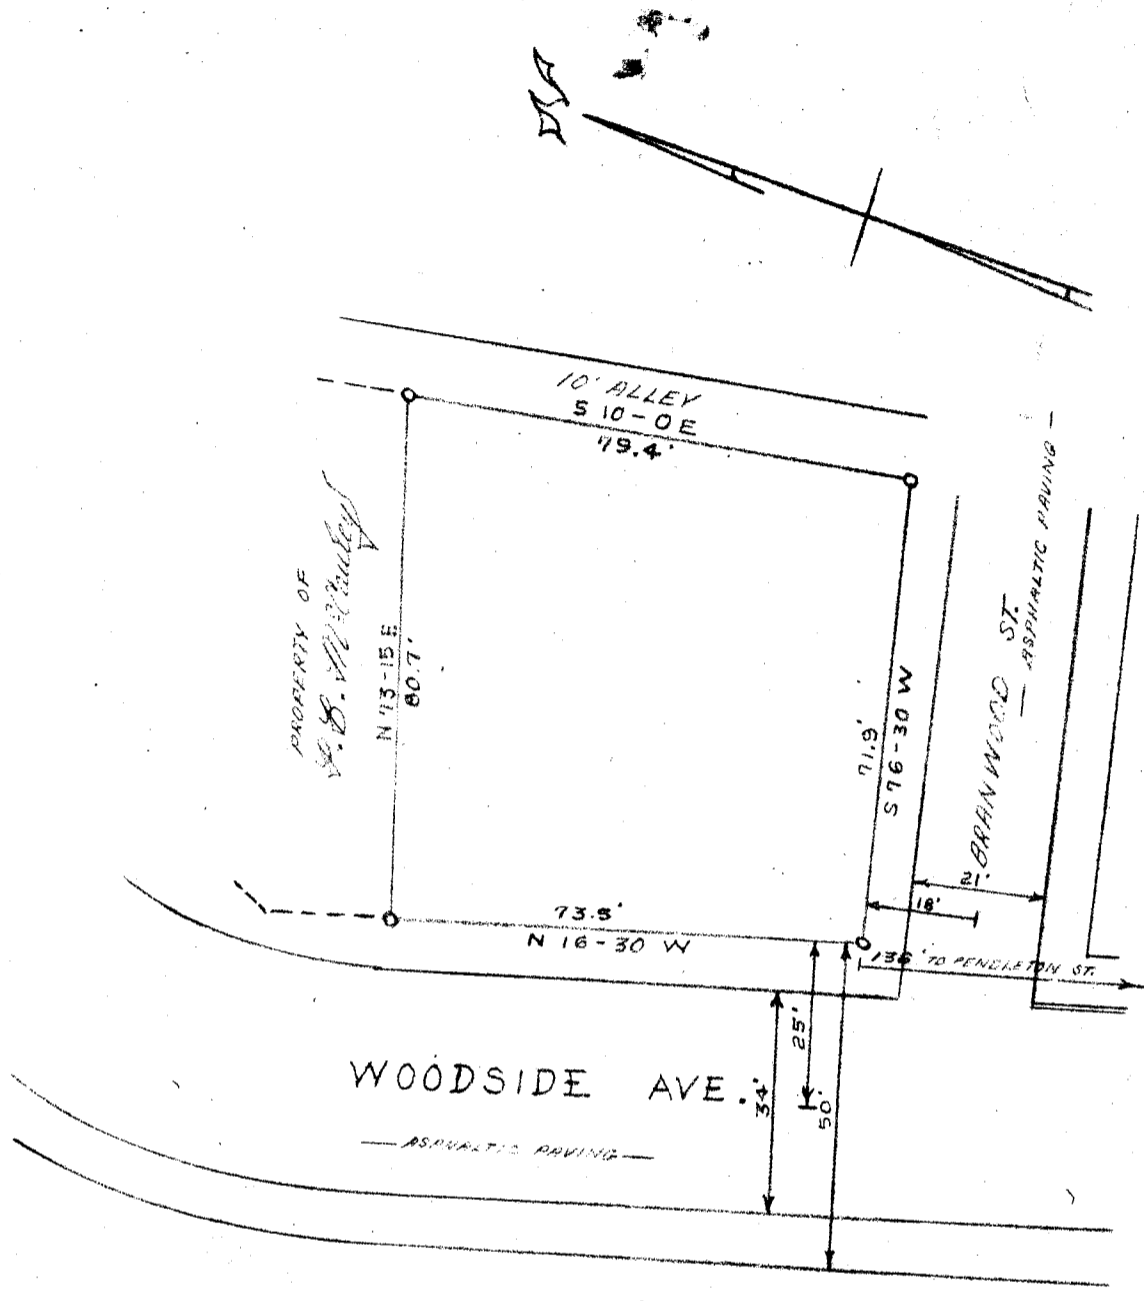

JAN 26 1946 AM

PROPERTY OF : _____
P. S. NELSON

LOCATED IN THE CITY OF
WEST GREENVILLE, S.C.

PICKELL & PICKELL, ENGRS.
GREENVILLE, S.C.

SCALE: 1"=30' DATED: JAN. 19, 1946

JAN 26 1946
1363

#1363 Filed This 26 day of Jan 19 46
And Recorded in Vol. 6 Page 103 at M.

Ollie Jansworth
Register Mesne Conveyance Greenville County, S.C.

103 A

103