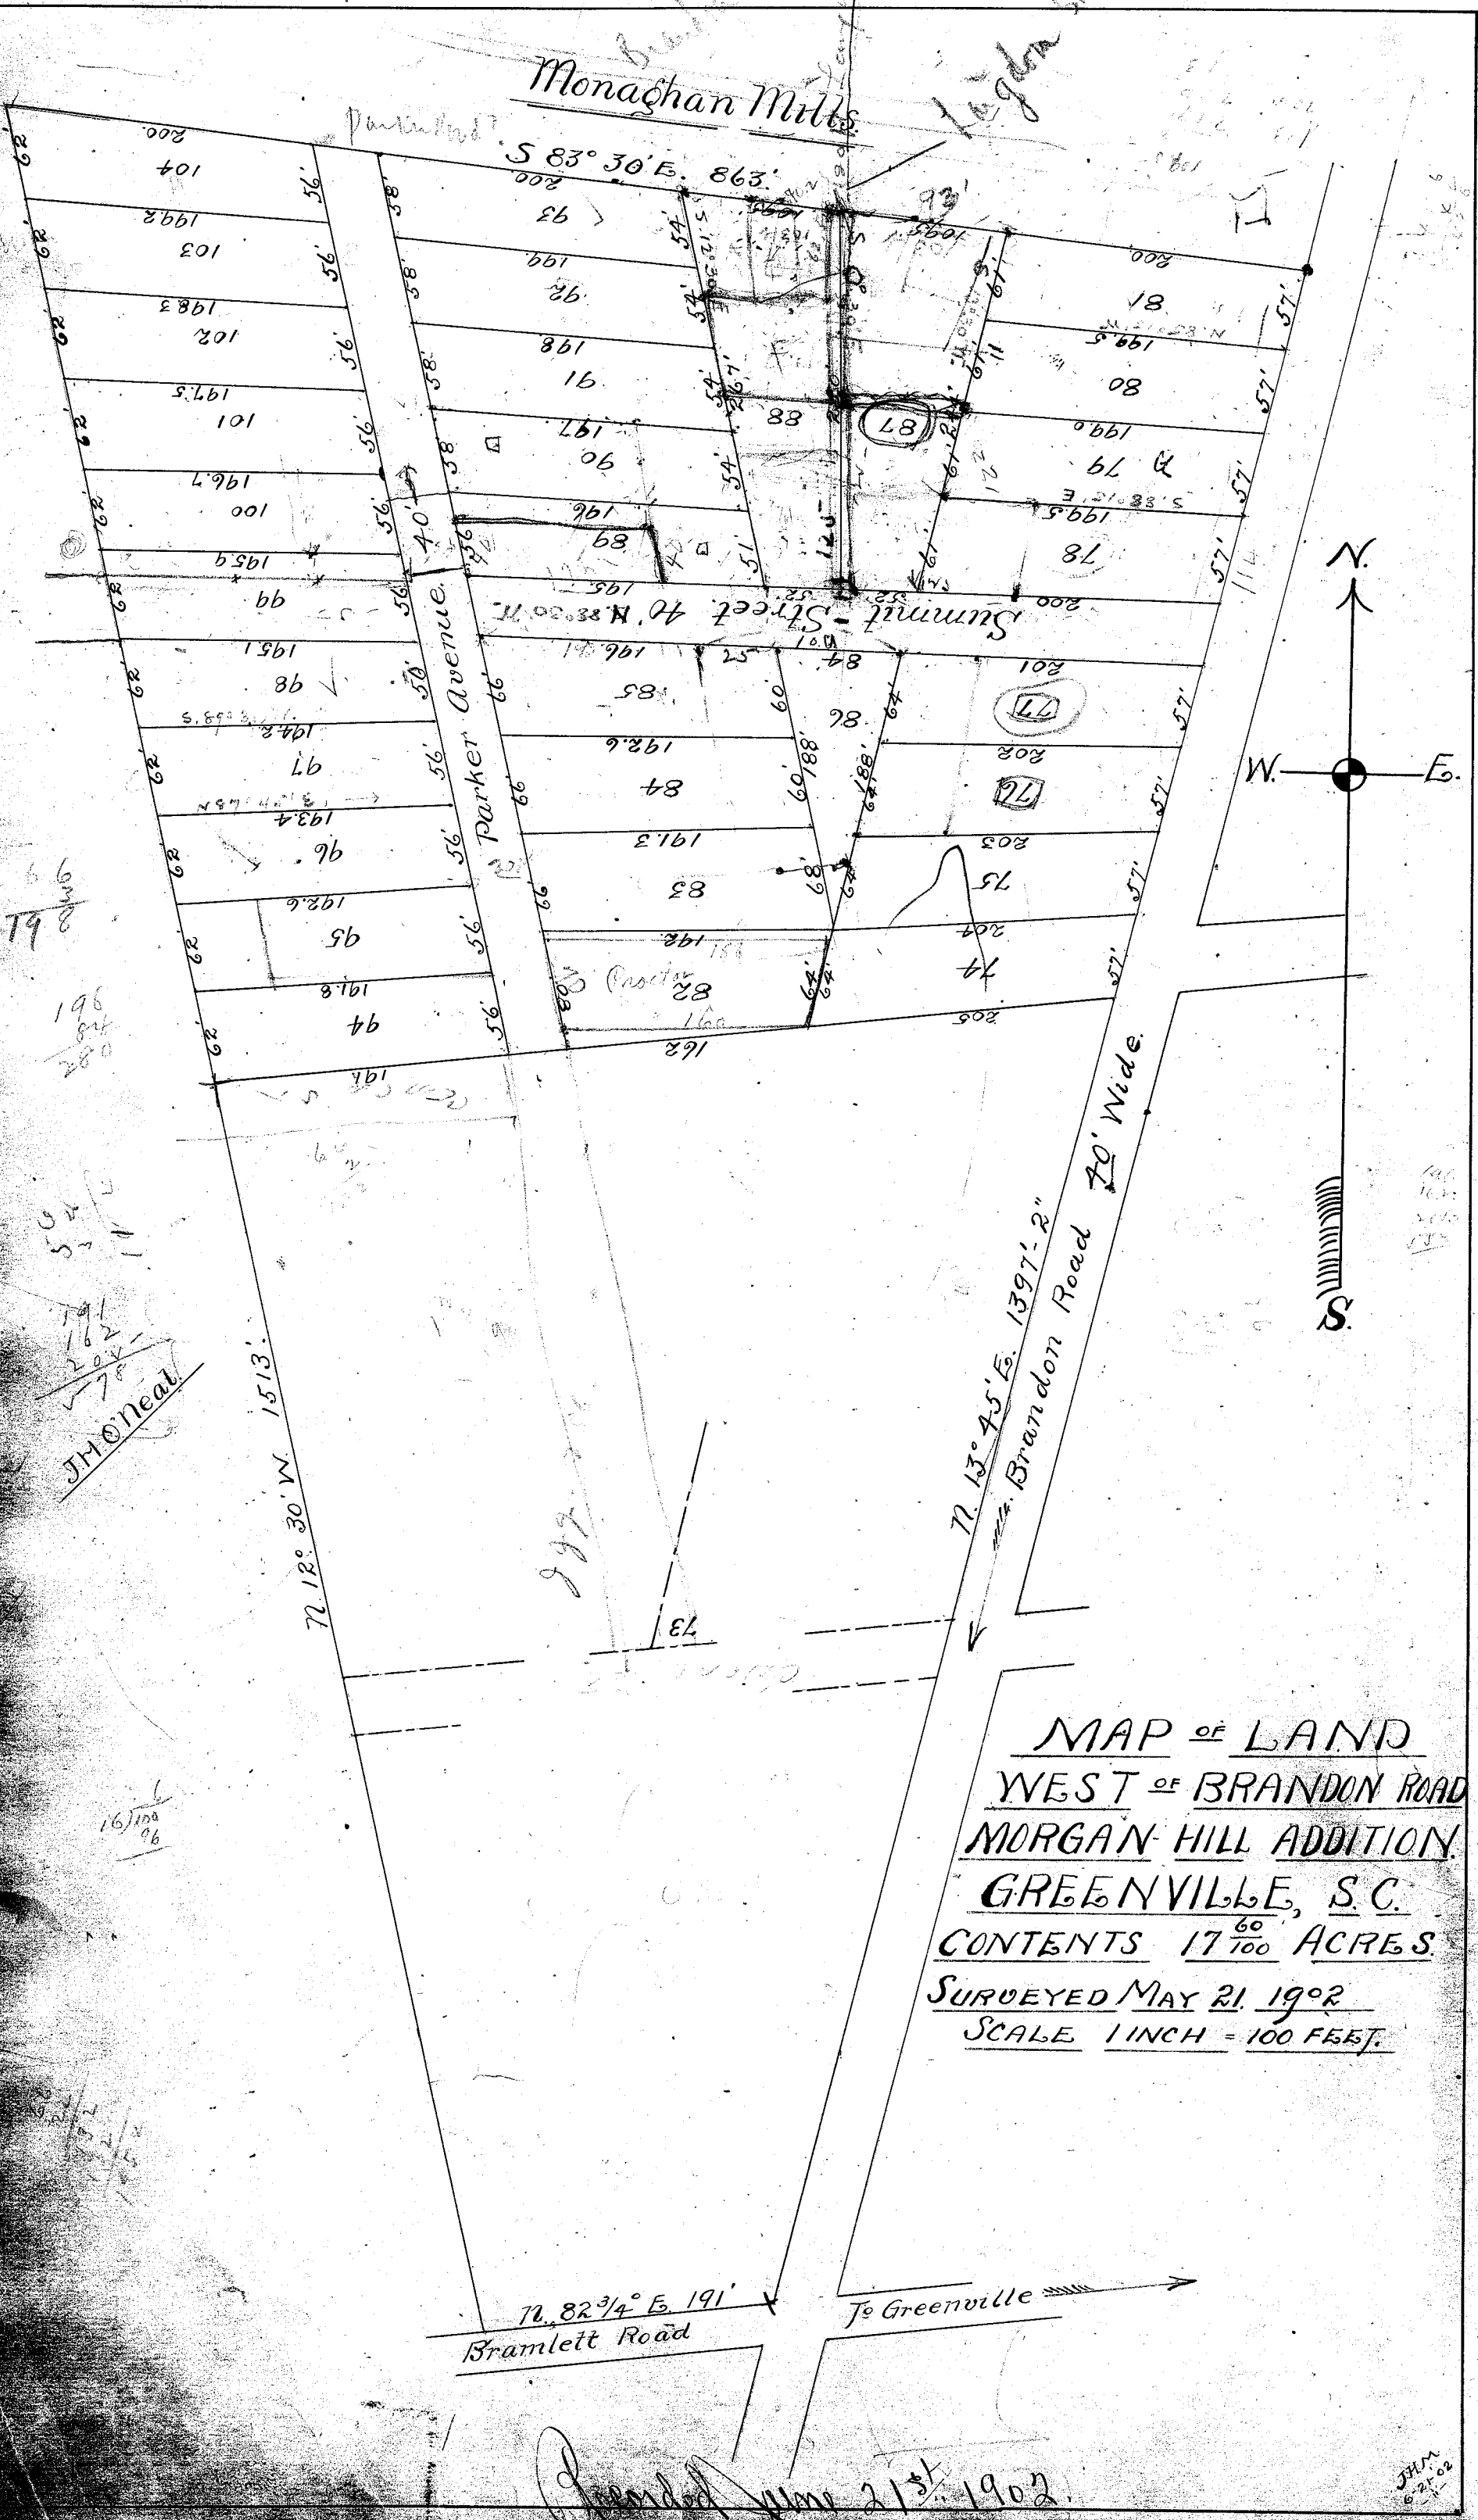

Monaghan Mills

Logan St.

MAP OF LAND
 WEST OF BRANDON ROAD
 MORGAN HILL ADDITION
 GREENVILLE, S.C.
 CONTENTS 17 ⁶⁰/₁₀₀ ACRES
 SURVEYED MAY 21, 1902
 SCALE 1 INCH = 100 FEET.

N. 82 3/4° E. 191'
 Bramlett Road

To Greenville

Recorded June 21st 1902.

J.H.M.
 6-21-02

J.H. Mead

196
 191
 280

16/100
 96