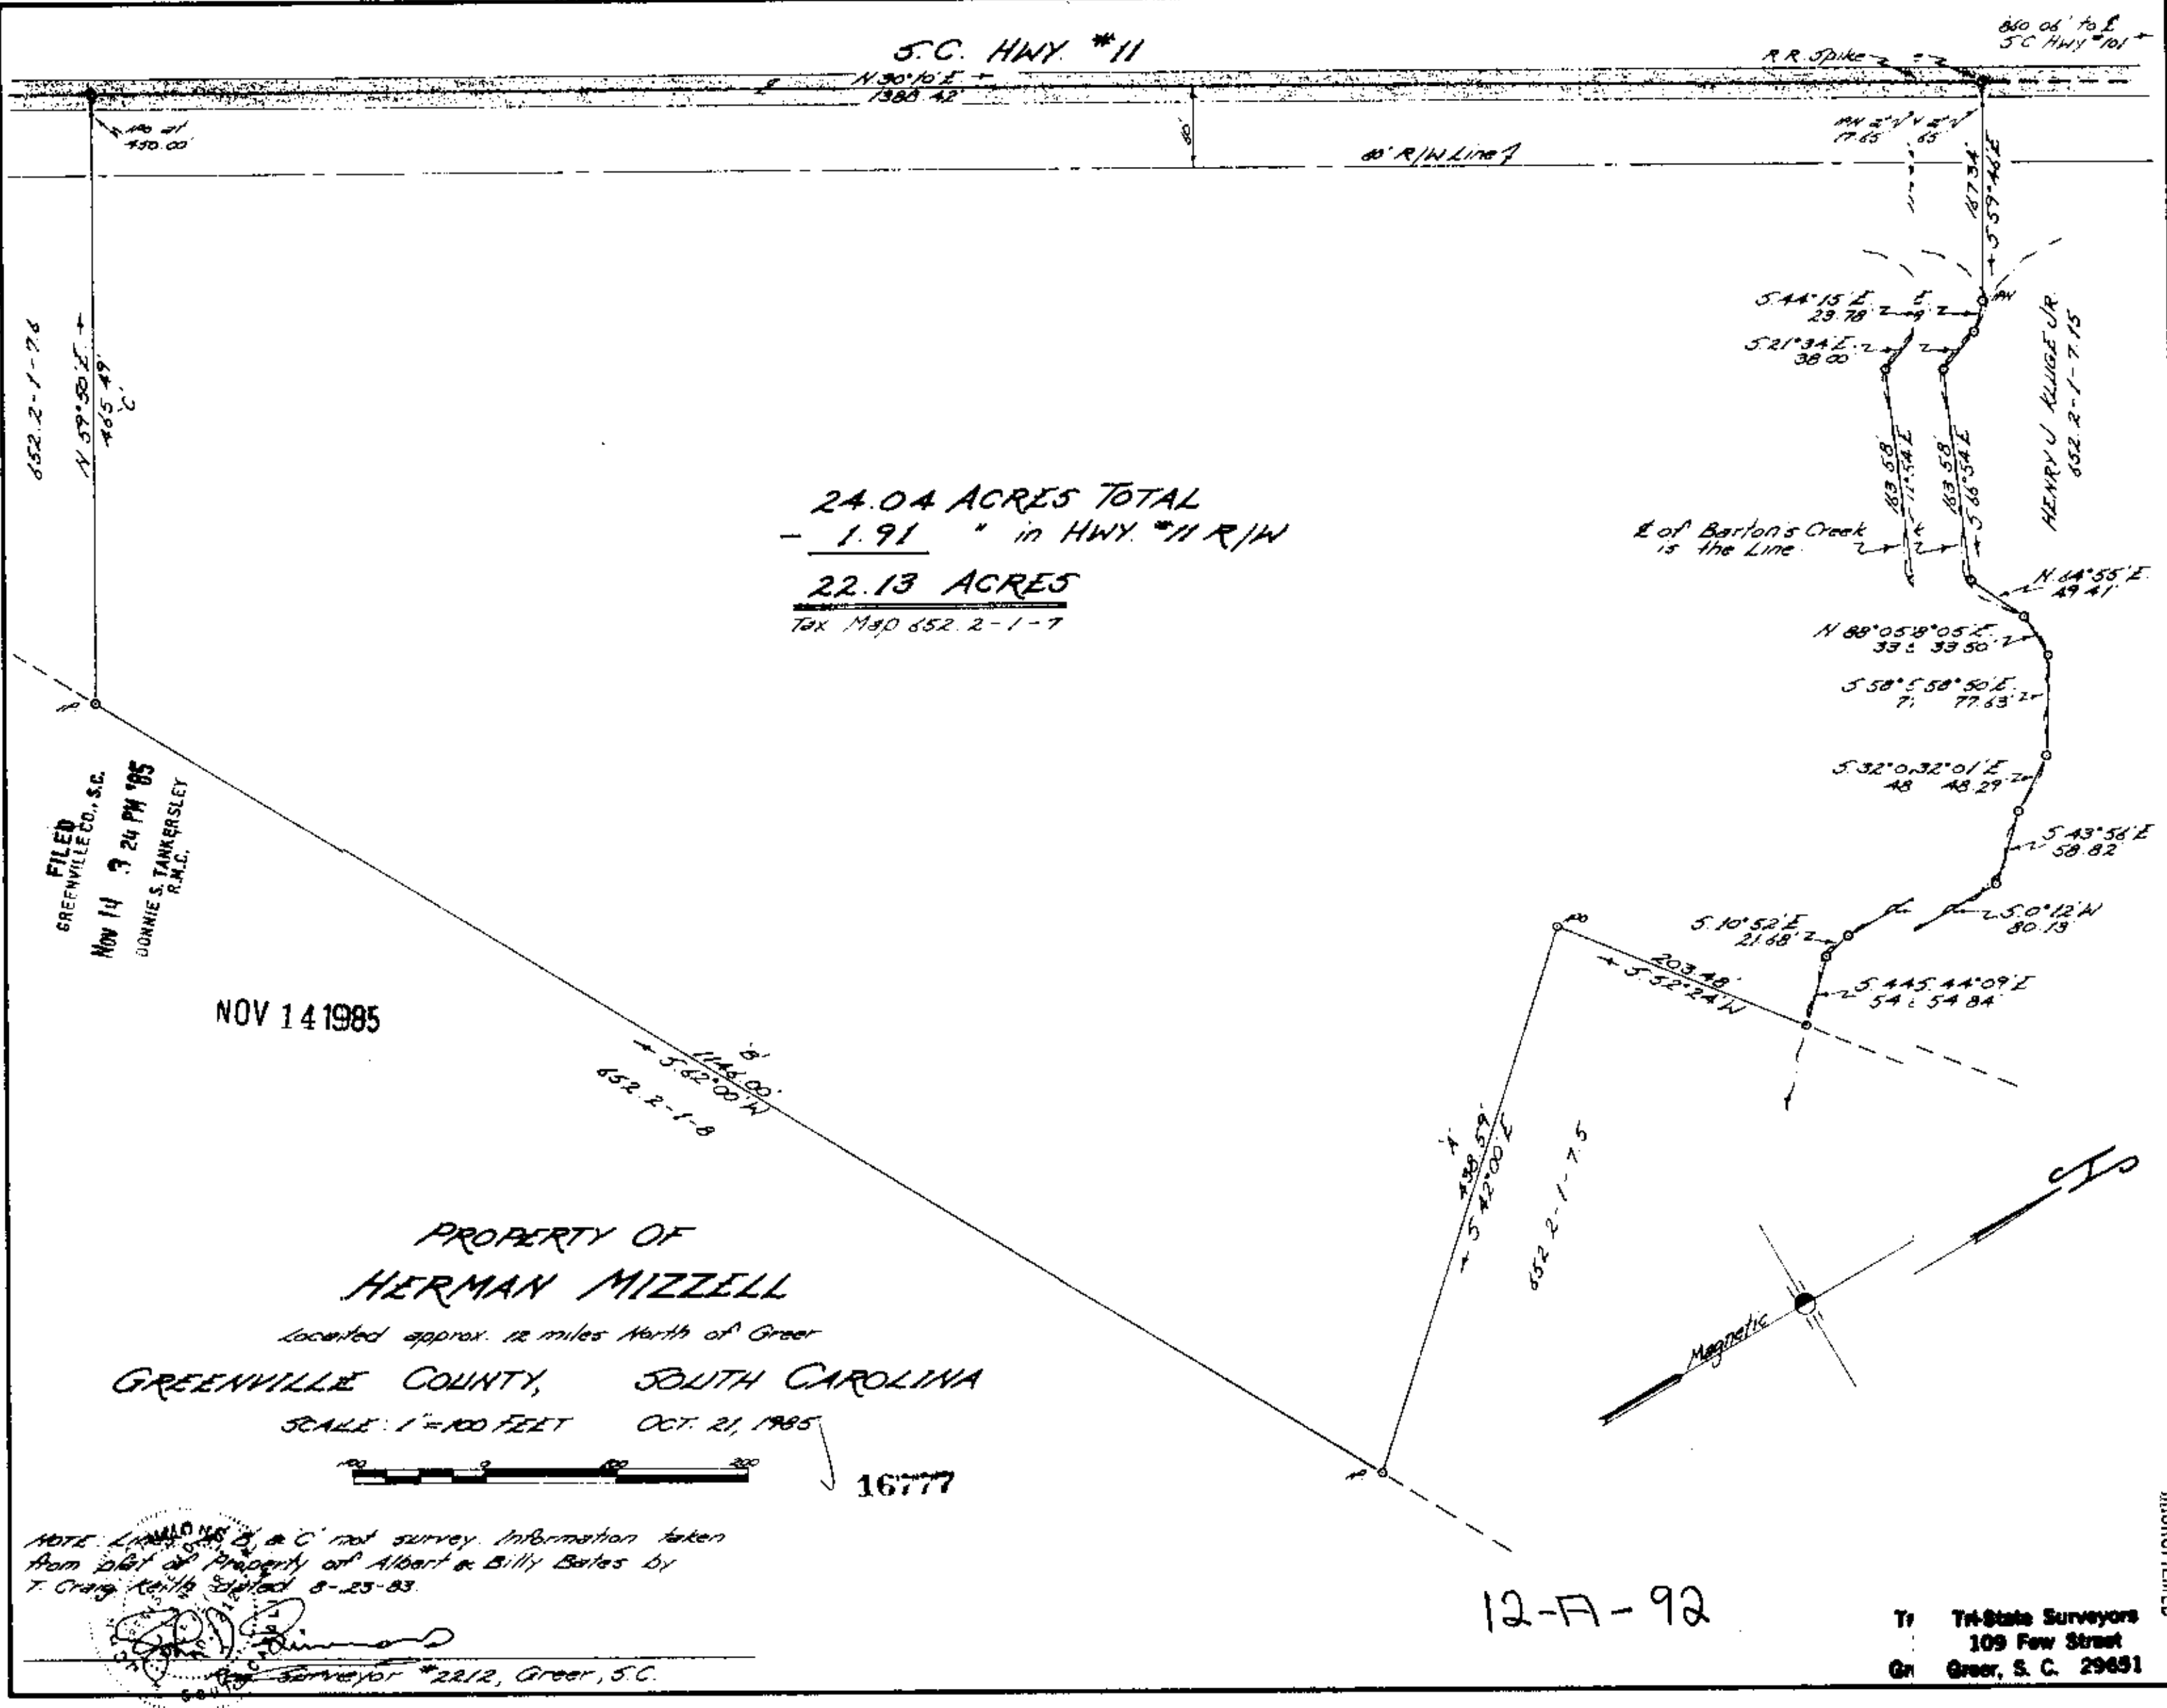

MICROFILMED

24.04 ACRES TOTAL  
 - 1.91 " in HWY. #11 R/W  
22.13 ACRES  
 Tax Map 652.2-1-7

FILED  
 GREENVILLE CO., S.C.  
 NOV 14 3 24 PM '85  
 DONNIE S. TANKERSLEY  
 R.M.C.

NOV 14 1985

PROPERTY OF  
**HERMAN MIZZELL**  
 Located approx. 12 miles North of Greer  
 GREENVILLE COUNTY, SOUTH CAROLINA  
 SCALE: 1"=100 FEET OCT. 21, 1985

16777

NOTE: Lines B, C and C' not survey. Information taken from plat of Property of Albert & Billy Bates by T. Craig Keith dated 8-25-83.

*[Signature]*  
 Surveyor #2212, Greer, S.C.

12-A-92

To: Tri-State Surveyors  
 109 Few Street  
 Greer, S.C. 29651