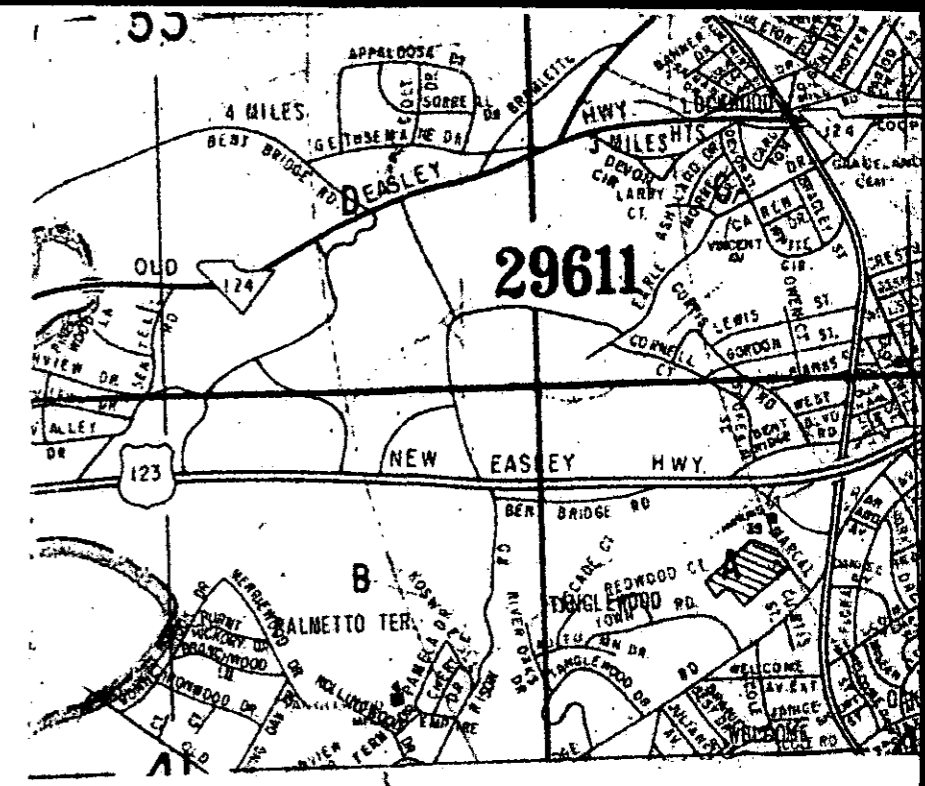

11.321 Acres

FILED
GREENVILLE CO., S.C.
SEP 31 9 18 AM '85
DONNIE S. TANKERSLEY
R.M.C.

LOCATION MAP

N/F
MASON RIDDLE

OCT 1 1985

✓ 11V-96

11224

THIS IS TO CERTIFY THAT THE RATIO OF PRECISION OF THE FIELD SURVEY IS 1/10,000+ AND THAT THE AREA WAS DETERMINED BY THE DMD METHOD.

THIS PROPERTY IS SUBJECT TO ANY AND ALL RIGHTS OF WAY AND EASEMENTS

LANDRITH SURVEYING
Boundaries • Topographic Maps
Construction Layout

4416 WHITE HORSE ROAD
GREENVILLE SOUTH CAROLINA
(803) 269-3108

STATE of SOUTH CAROLINA COUNTY of GREENVILLE	
SURVEYED FOR TABERNACLE BAPTIST CHURCH	
5 OCT 1 85 014	5.0000
PROJECT NUMBER: 85-418	

SURVEYED BY: LH	CK'D BY: FEL
DRAWN BY: FEL	DATE: FEL

SEAL

UNRECORDED