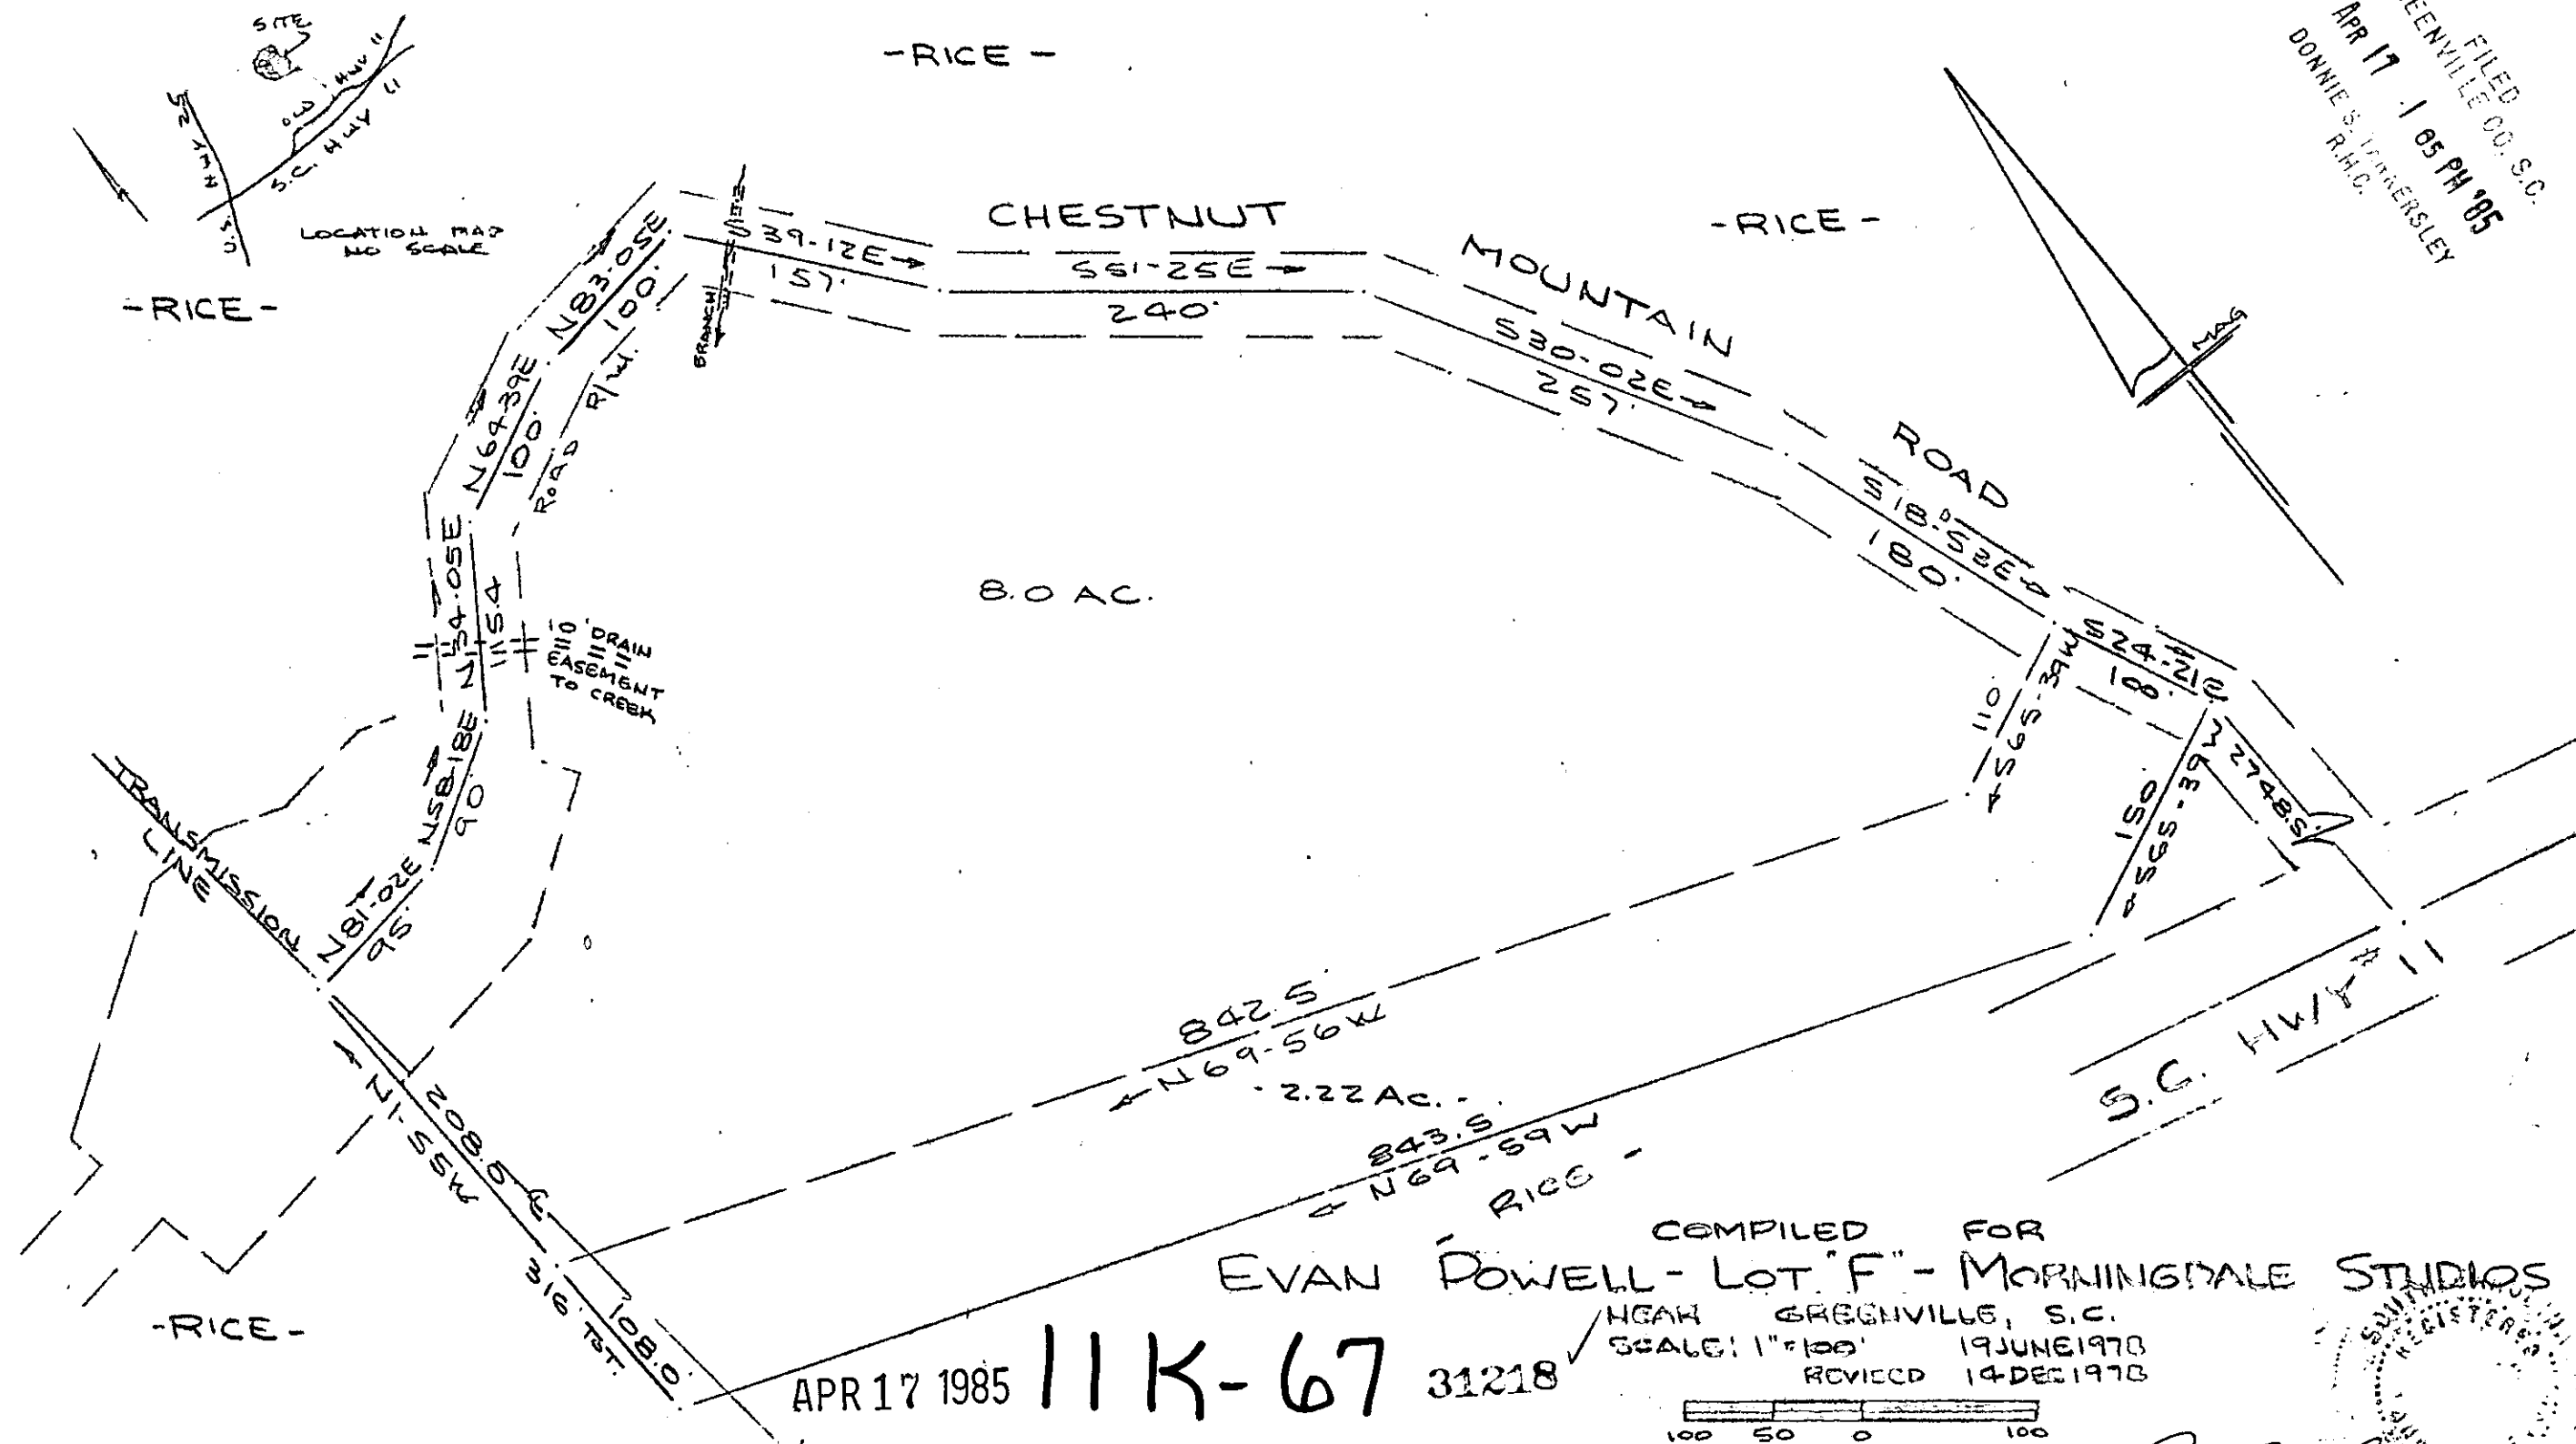

MICROFILMED

FILED
GREENVILLE CO. S.C.
APR 17 1 05 PM '85
DONNIE S. JENNERSLEY
R.H.O.

APR 17 1985 11K-67 31218

COMPILED FOR
EVAN POWELL - LOT "F" - MORNINGDALE STUDIOS

NEAR GREENVILLE, S.C.
SCALE: 1"=100'
19 JUNE 1978
REVISED 14 DEC 1978

CAROLINA SURVEYING CO.
112 MANLY ST.
GREENVILLE, S.C.

Recordable Plat

R. B. *[Signature]*

R.L.S. *[Signature]*

NO FIELD SURVEY