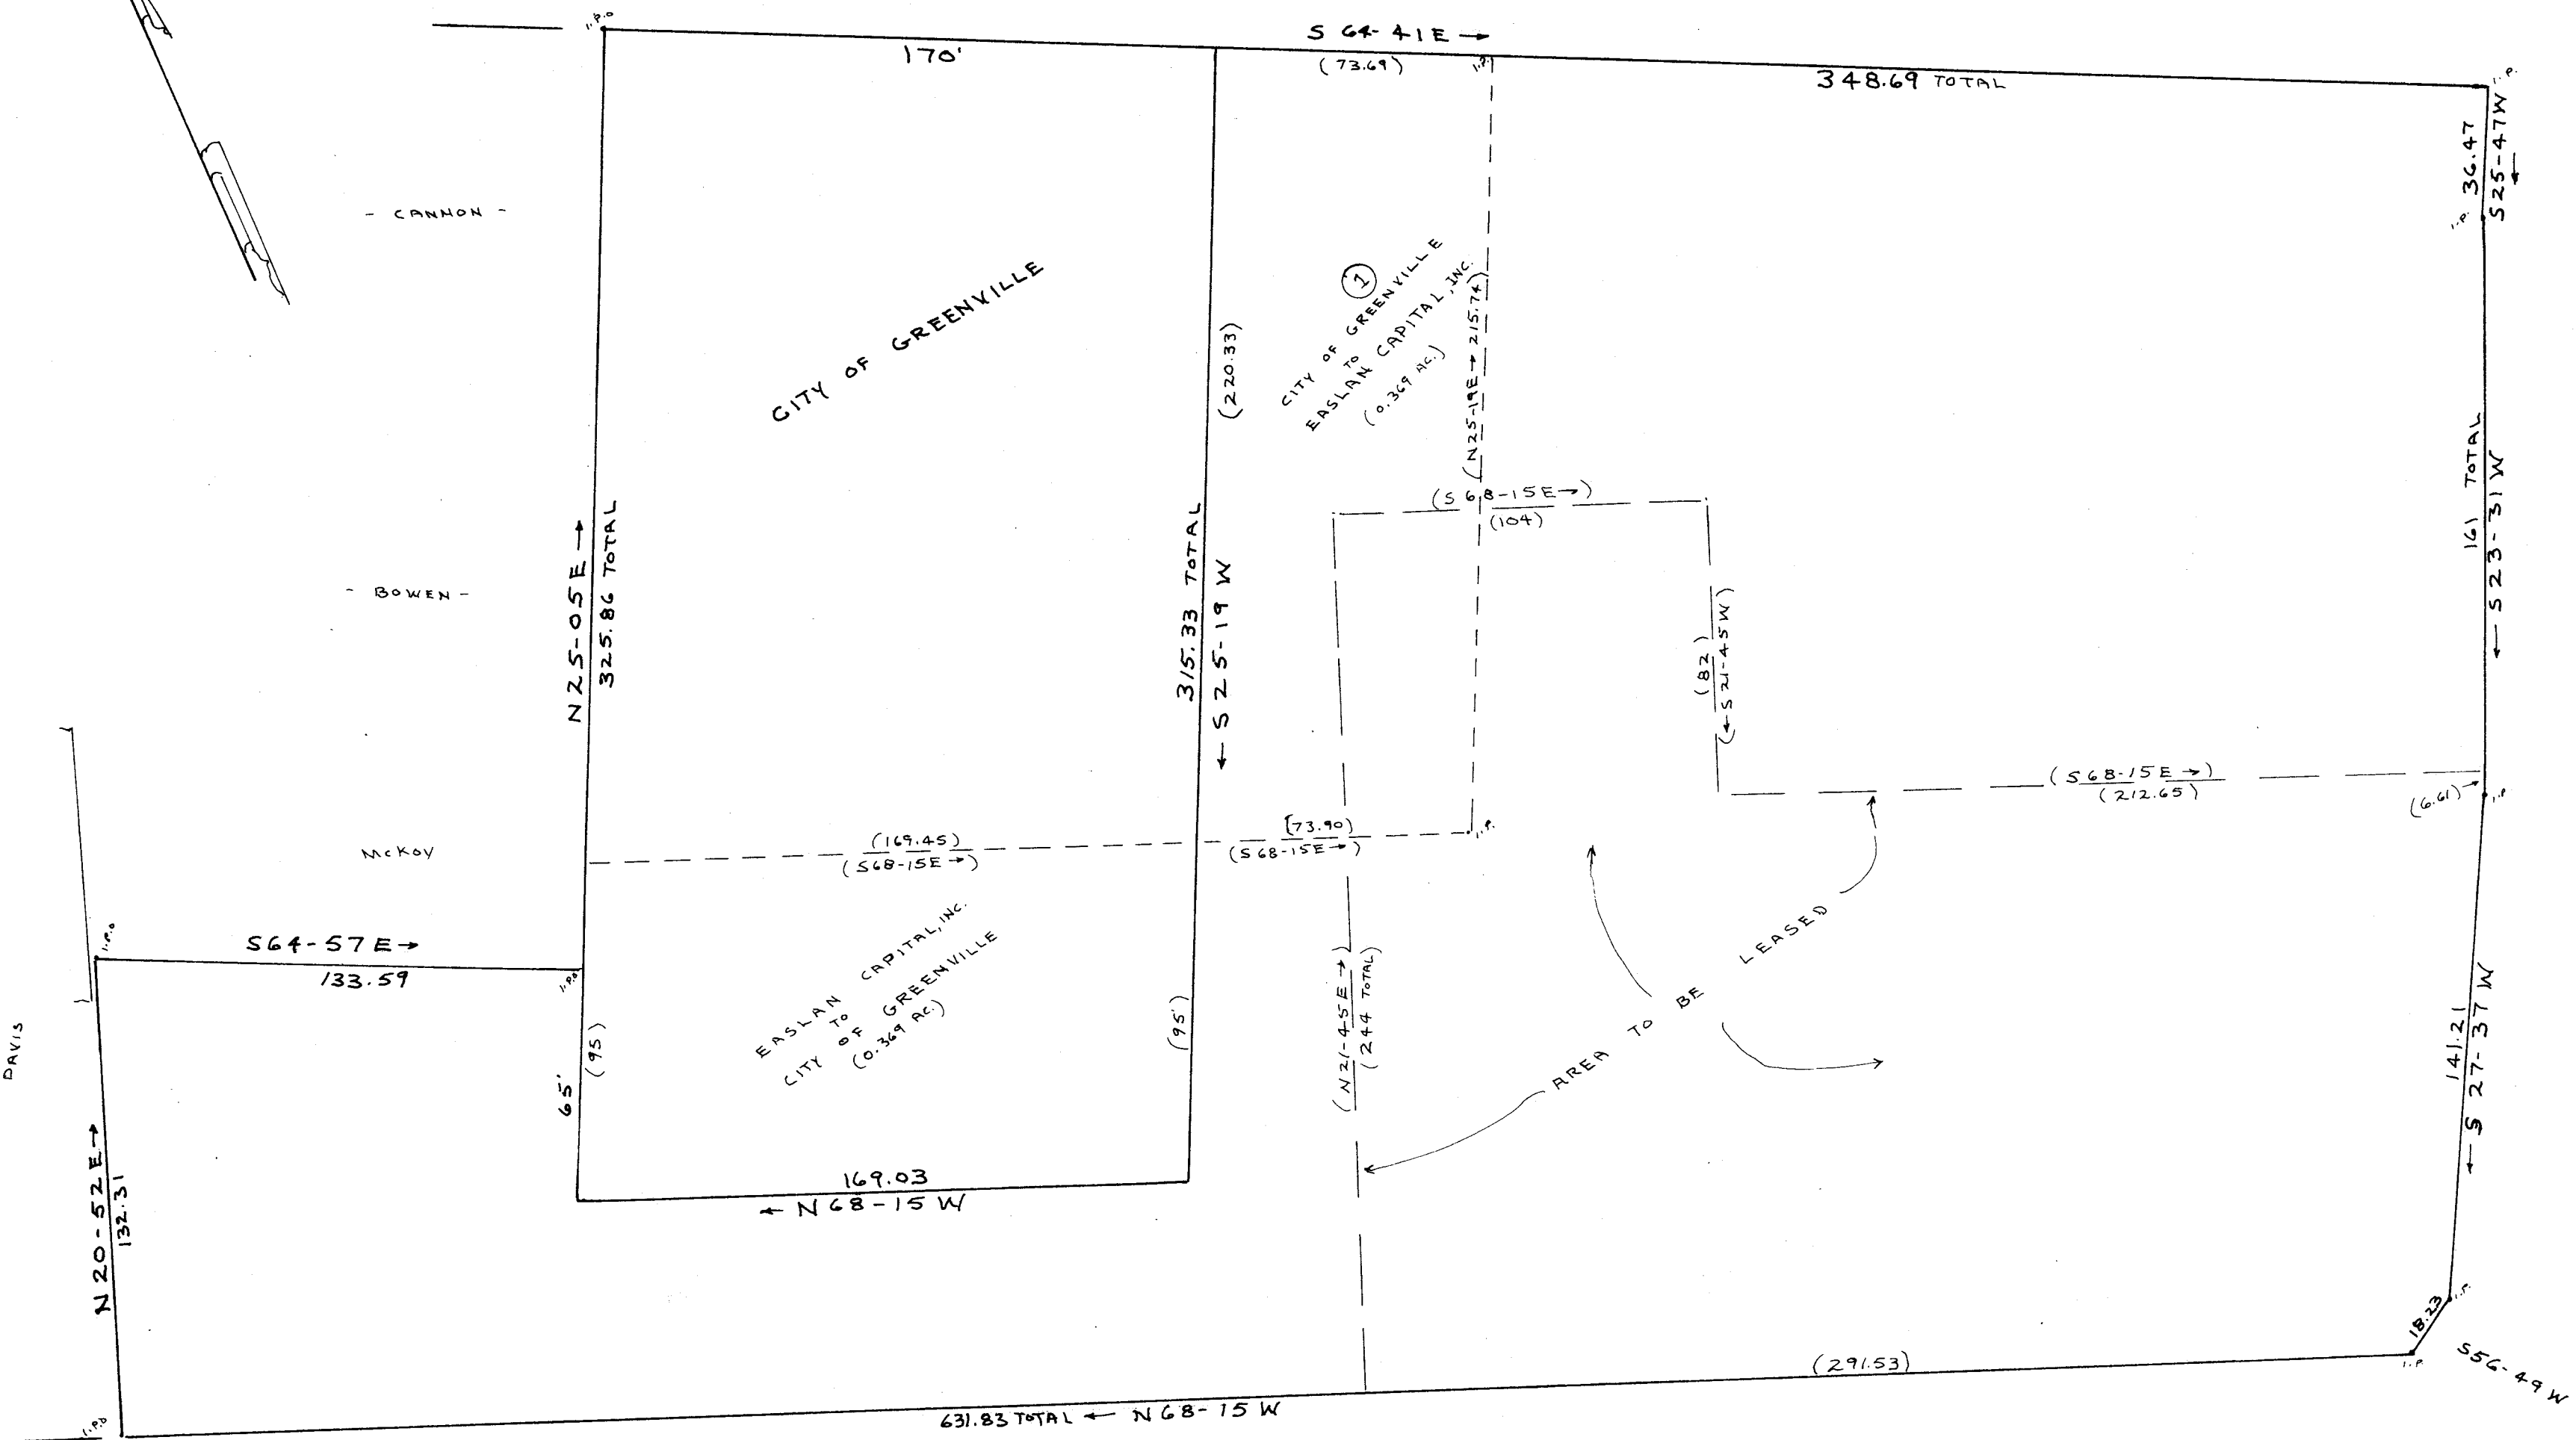

WEST WASHINGTON STREET

WEST MCBEE AVENUE

PLAT FOR
EASLAN CAPITAL, INC.

THIS IS NOT A SUBDIVISION
THIS PLAT IS OF PROPERTIES OF RECORD,
AND IS OF AREAS TO BE LEASED AND OF
EXCHANGE OF EQUAL AREAS.

IN GREENVILLE
GREENVILLE COUNTY S. C.
WEBB SURVEYING & MAPPING CO.
SCALE 1" = 40'

20457

10-2-92

FILED
GREENVILLE CO. S.C.
JAN 9 12 04 PM '85
DONNIE S. TANKERSLEY
R.M.C.

Charles F. Webb

THIS PLAT FOR RECORDING

MICROFILMED