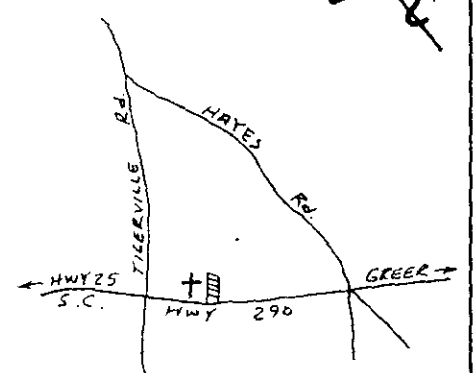

MICROFILMED

FILED
GREENVILLE CO. S. C.
JAN 27 4 22 PM '84
DONNIE S. TANKERSLEY
R.M.C.

LOCUST HILL BAPTIST CHURCH

0.278 AC.

LOCATION MAP
N/S

23330 ✓

JAN 27 1984

S.C. HWY. 290 TO GREER →
(LOCUST HILL RD.)

10-A-11

GCTO
--- 1 JAN 27 84

REF. PT. OF J.G. BISHOP PROP. PLAT. 527
BY LANDSBY ASSC. 4-29-82
BLK. BK. 64B. 4-1-11

SURVEY FOR
LOCUST HILL BAPTIST CHURCH

GREENVILLE CO., SOUTH CAROLINA
SCALE 1" = 20' JAN. 3, 1984

I CERTIFY THAT THE RATIO OF PRECISION
OF THE FIELD SURVEY IS 1/5000
AND THE AREA WAS COMPILED BY
D.M.D. METHOD

3.0000

C.O. RIDDLE, P.L.S. # 1347 GREENVILLE, S.C.