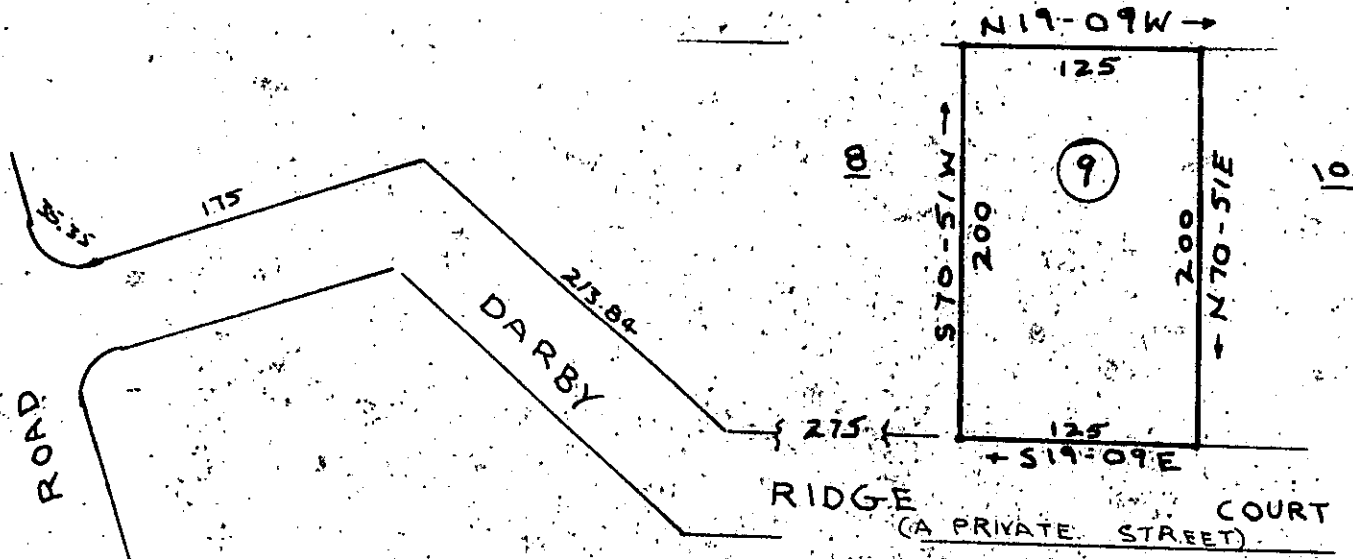

MICROFILMED

FILED DARBY
GREENVILLE S.C.
OCT 20 4 31 PM '83
DONNIE S. TABBERSLEY
R.M.C.

OCT 20 1983

10-D-11

13052 ✓

PLAT OF LOT NO. 9

DARBY RIDGE ESTATES

NEAR GREER

GREENVILLE COUNTY S.C.

WEBB SURVEYING & MAPPING CO.

SCALE 1" = 100'

JULY 1983

THIS PLAT FOR RECORDING