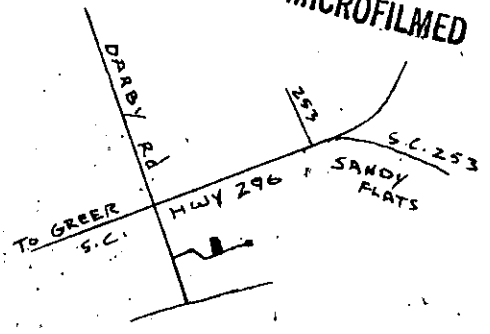

MICROFILMED

FILED DARBY
GREENVILLE S.C.
OCT 20 4 31 PM '83
DONNIE S. TABBERSLEY
R.M.C.

OCT 20 1983

10-D-11

13052 ✓

PLAT OF LOT NO. 9

DARBY RIDGE ESTATES

NEAR GREER

GREENVILLE COUNTY S.C.

WEBB SURVEYING & MAPPING CO.

SCALE 1" = 100'

JULY 1983

THIS PLAT FOR RECORDING