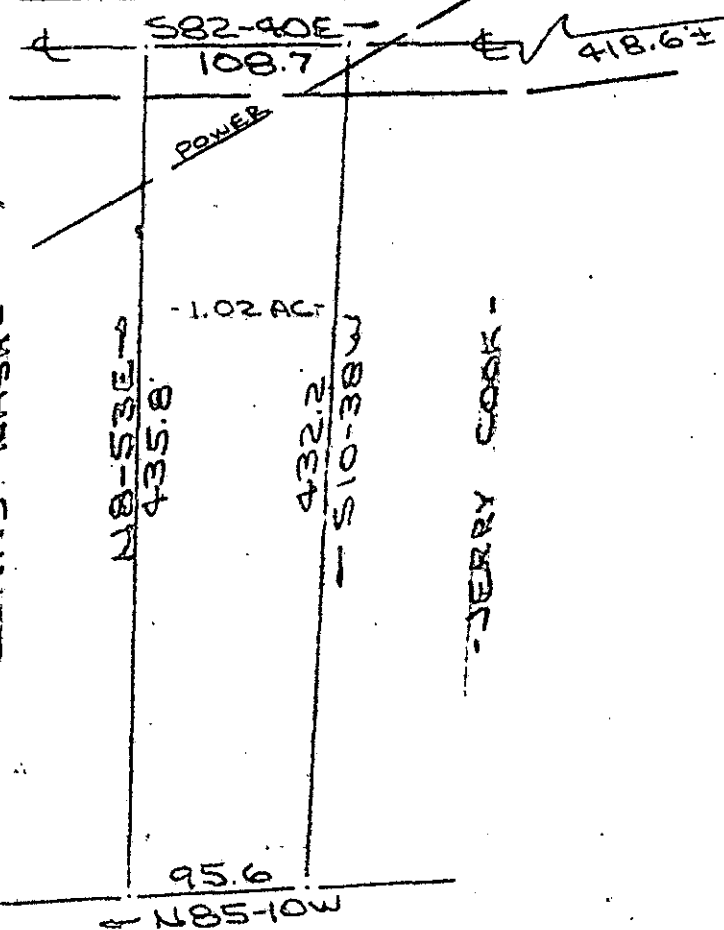

MICROFILMED

NEW CUT ROAD

GREENVILLE - PELZER ROAD

- CURTIS NASH -

- JERRY COOK -

- MARIA W. KRUSOS -

GREENVILLE S.C.
 JAN 11 10 27 AM '83
 DONNIE TANKERSLEY
 R.M.C.

SURVEY FOR
 CURTIS NASH
 NEAR GREENVILLE, S.C.
 SCALE: 1"=100' 20 FEB 1979

9-L-12

16994
 JAN 11 1983

CAROLINA SURVEYING CO.
 112 MAINLY ST.
 GREENVILLE, S.C.

R. B. Bruce
 RLS #4952

ECTO -----3 JAL11 83 036

3.00CD