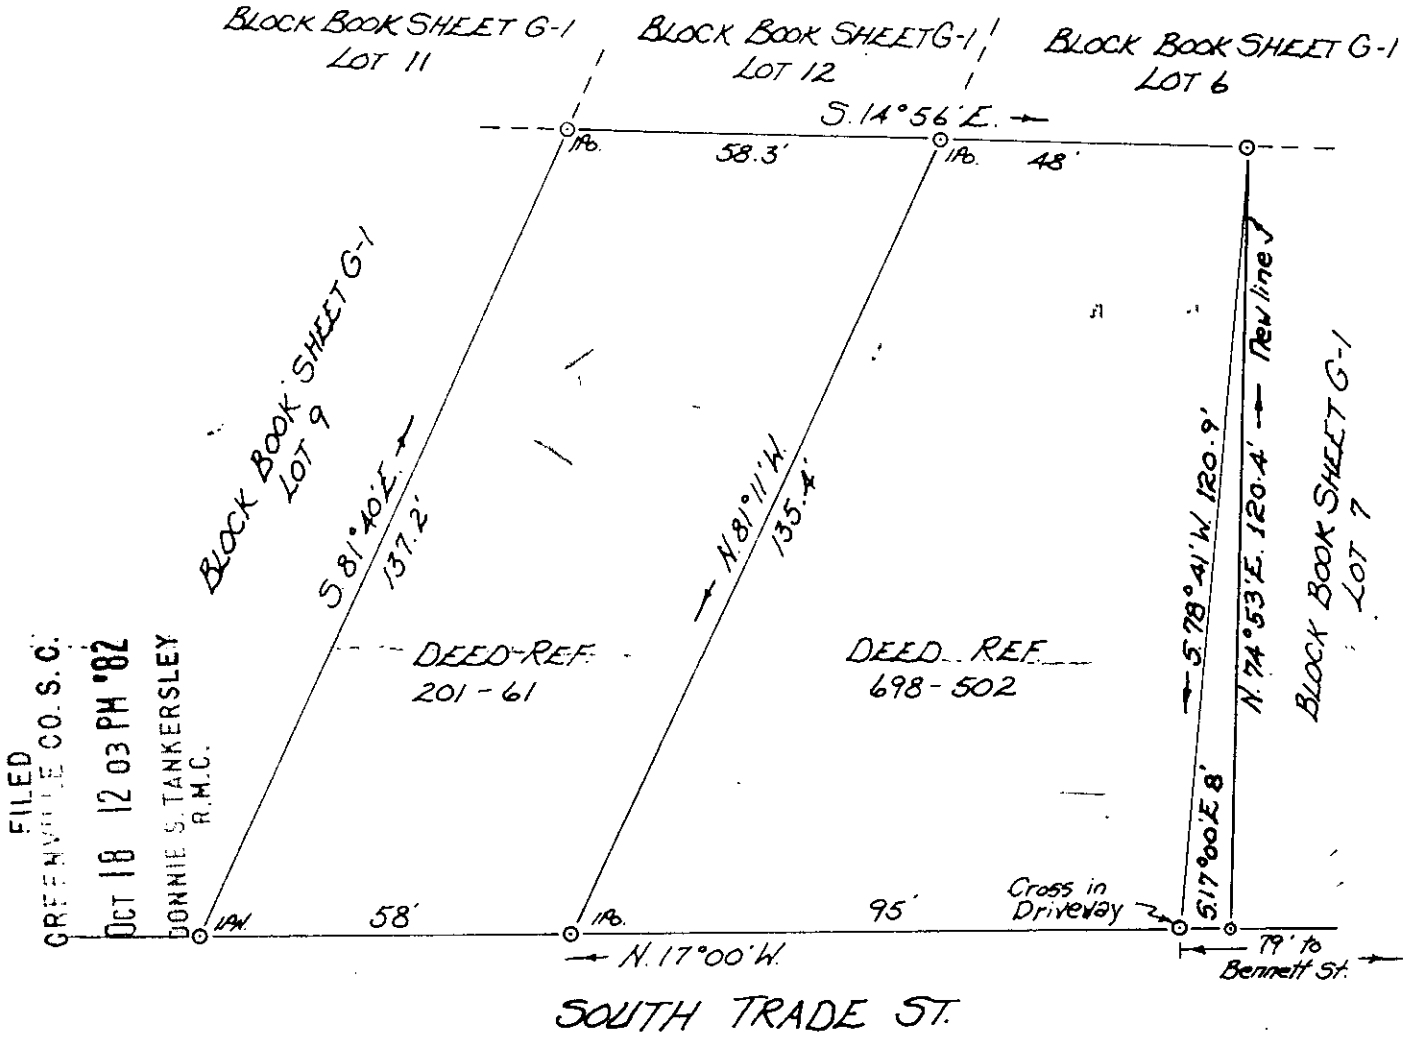

MICROFILMED

FILED
GREENVILLE CO. S. C.
OCT 18 12 03 PM '82
DONNIE S. TANKERSLEY
R.M.C.

PROPERTY OF
MARY ELLEN C. SOLESBEE & T. H. SOLESBEE JR.

Located in Greer

GREENVILLE COUNTY

SOUTH CAROLINA

SCALE: 1" = 30 FEET

NOV. 15, 1976

9435

OCT 12 1982

[Handwritten Signature]

Tri-State Surveyors
109 Few Street
Greer, S. C. 29651

9-G-64

NOTE: Plat amended
June 22 1979 to show
New line

OCT 18 12 04 PM '82
DONNIE S. TANKERSLEY
R.M.C.