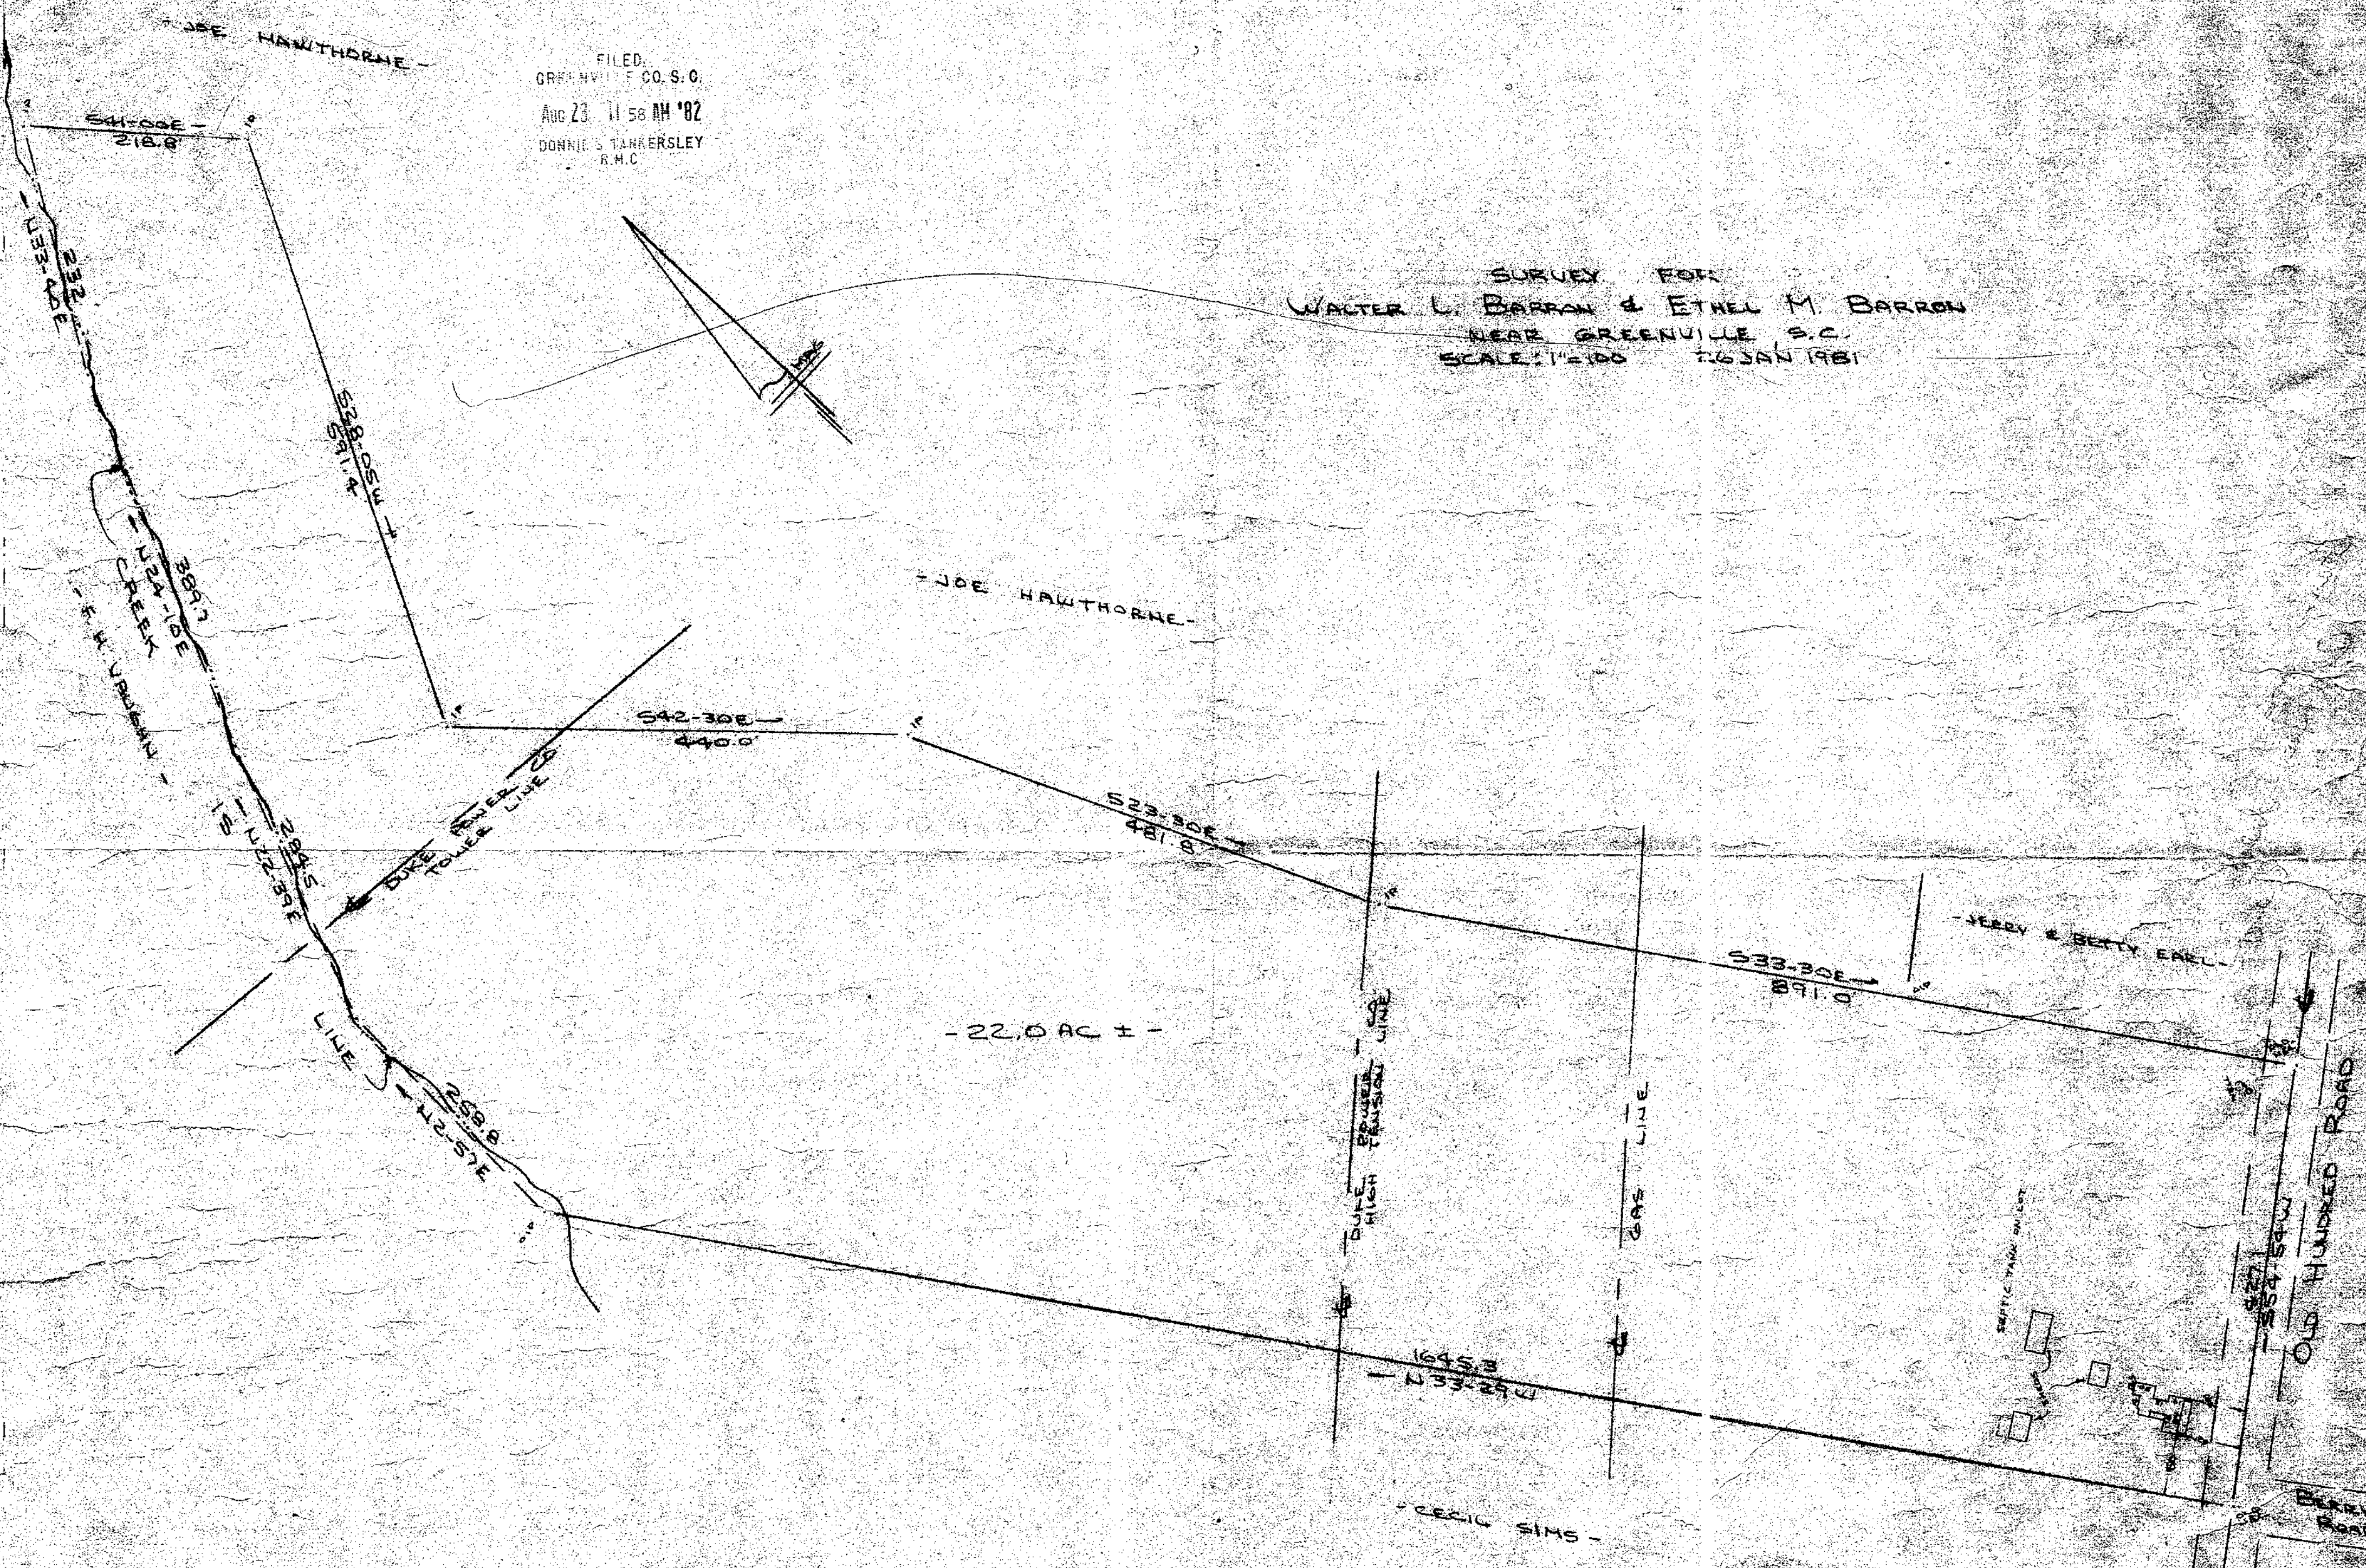

FILED:
GREENVILLE CO. S.C.
AUG 23 11 58 AM '82
DONNIE S. TARKERSLEY
R.M.C.

SURVEY FOR
WALTER L. BARRON & ETHEL M. BARRON
NEAR GREENVILLE S.C.
SCALE: 1"=100' 7.63 JAN 1981

9.A.54

AUG 23 1982

CAROLINA SURVEYING COMPANY
112 MAIN ST.
GREENVILLE, S.C.
4442