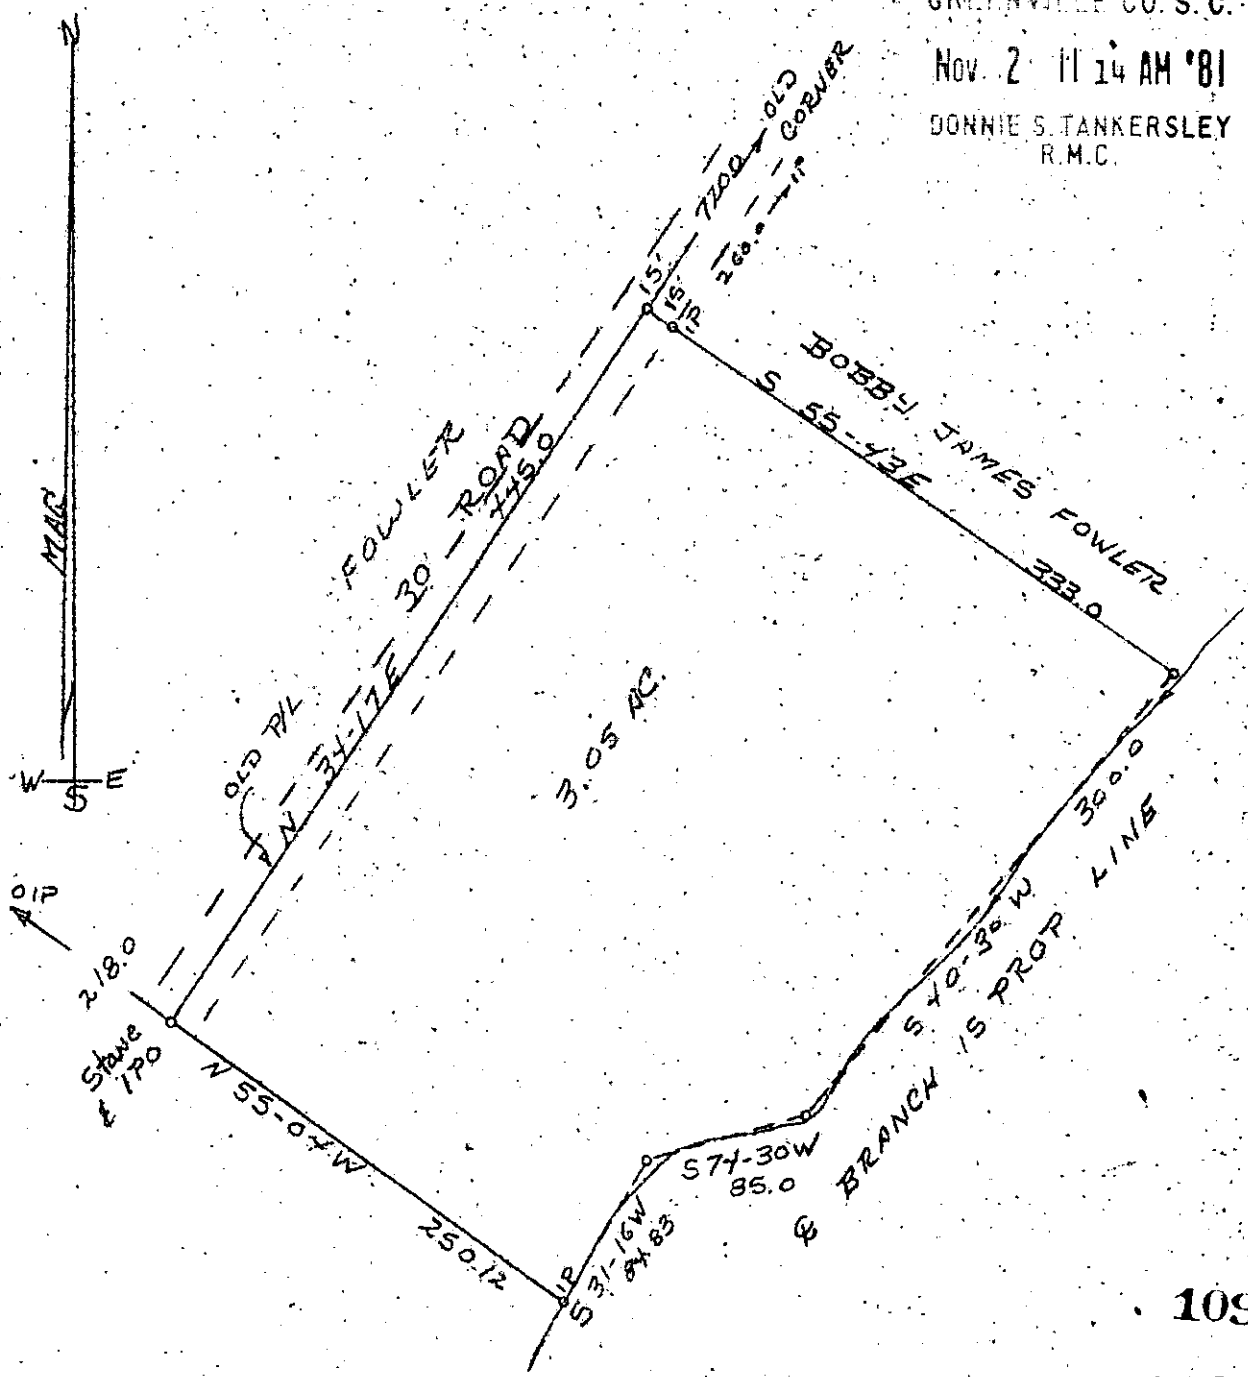

MICROFILMED

FILED
GREENVILLE CO. S.C.

NOV 2 11 14 AM '81

DONNIE S. TANKERSLEY
R.M.C.

10980

NOV 2 1981

PROPERTY OF

STANLEY WAYNE FOWLER

J. W. 43

State of South Carolina
Greenville County

The above property is located approx one mile West of Armstrong School.

Scale 1" = 100'

Party Chief
Frank Duncan

T. CRAIG KEITH

Sent, 29-81

Reg No, 1712 L. S.