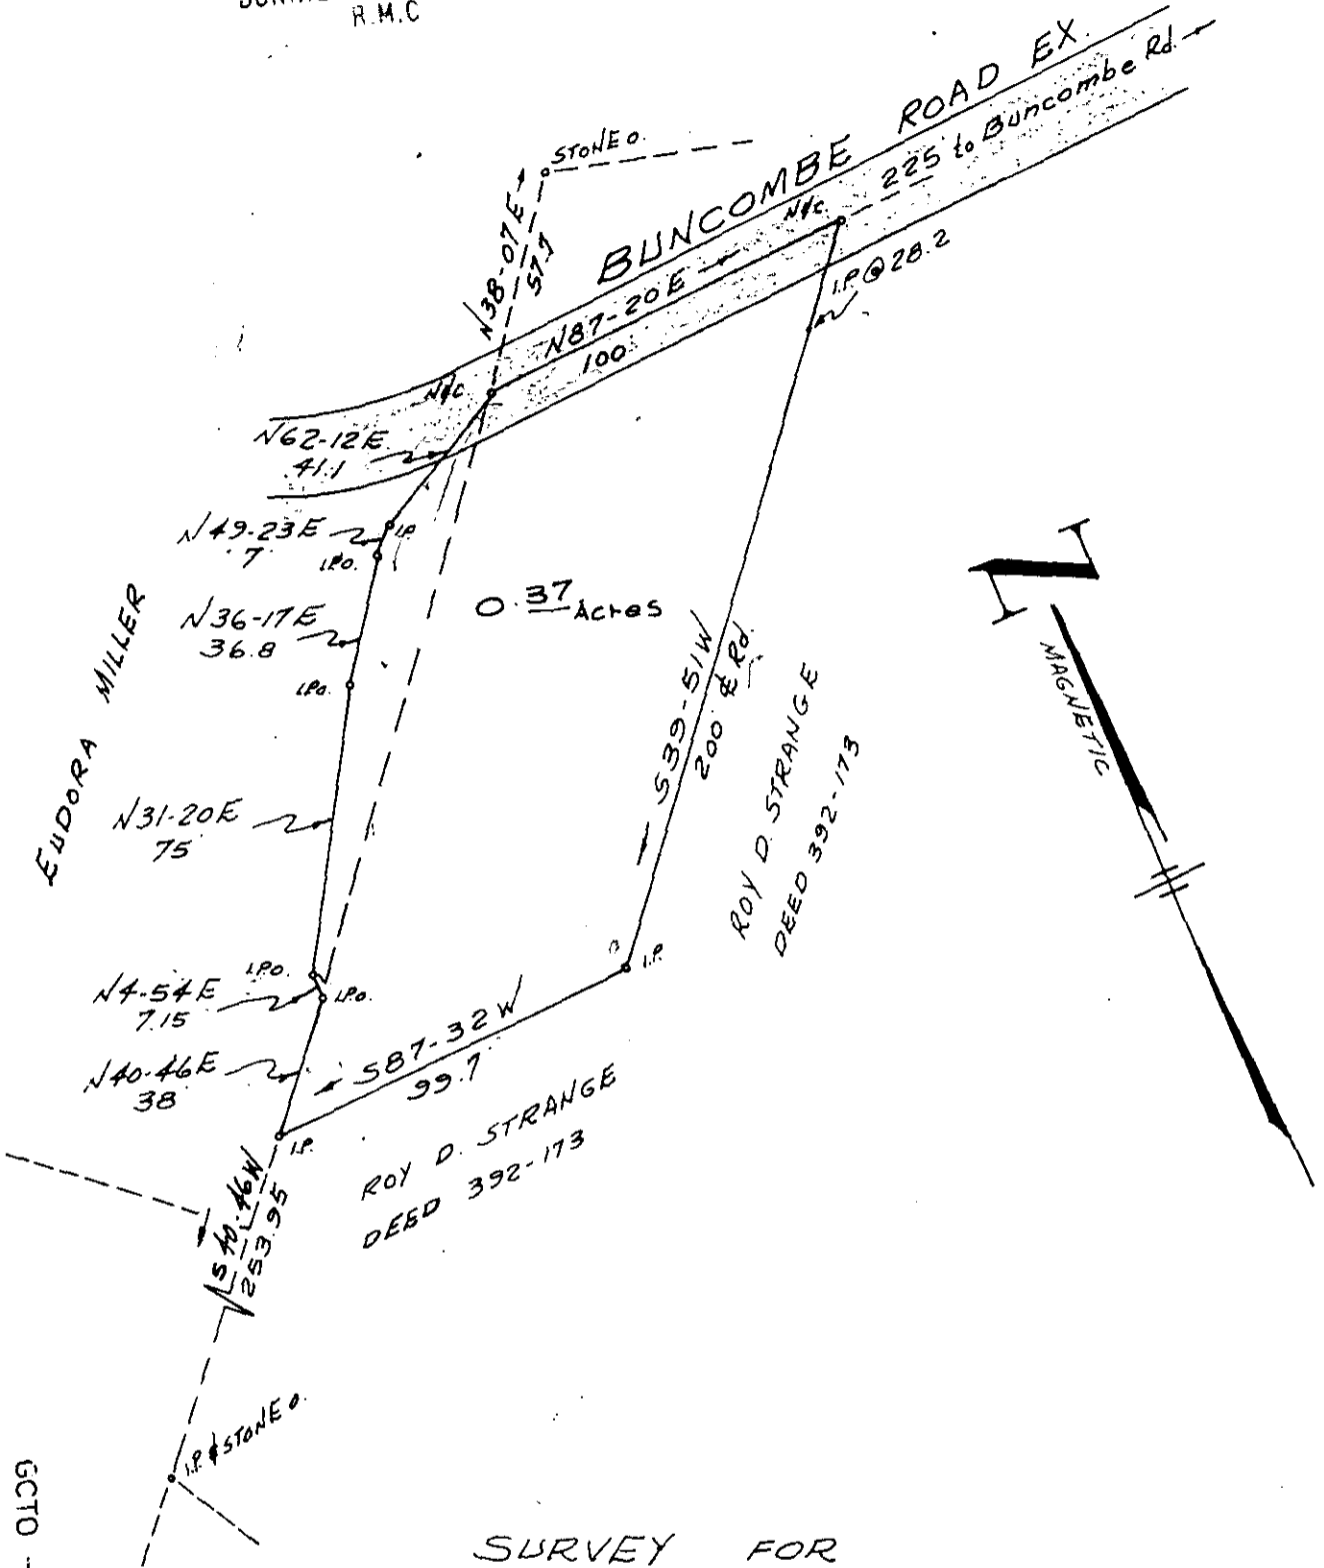

MICROFILMED

FILED
GREENVILLE CO. S. C.
FEB 17 9 12 AM '81
DONNIE S. TANKERSLEY
R.M.C

SURVEY FOR
CHARLES GREENE
 Located Near Greer, S.C.
 GREENVILLE, CO. SOUTH CAROLINA
 SCALE 1"=50' JAN. 30, 1980

23225
 8-2-63
 FEB 17 1981

Tri-State Surveyors
 109 Few Street
 Greer, S. C. 29651

GCTO ----- 3 FEET 17 81 809