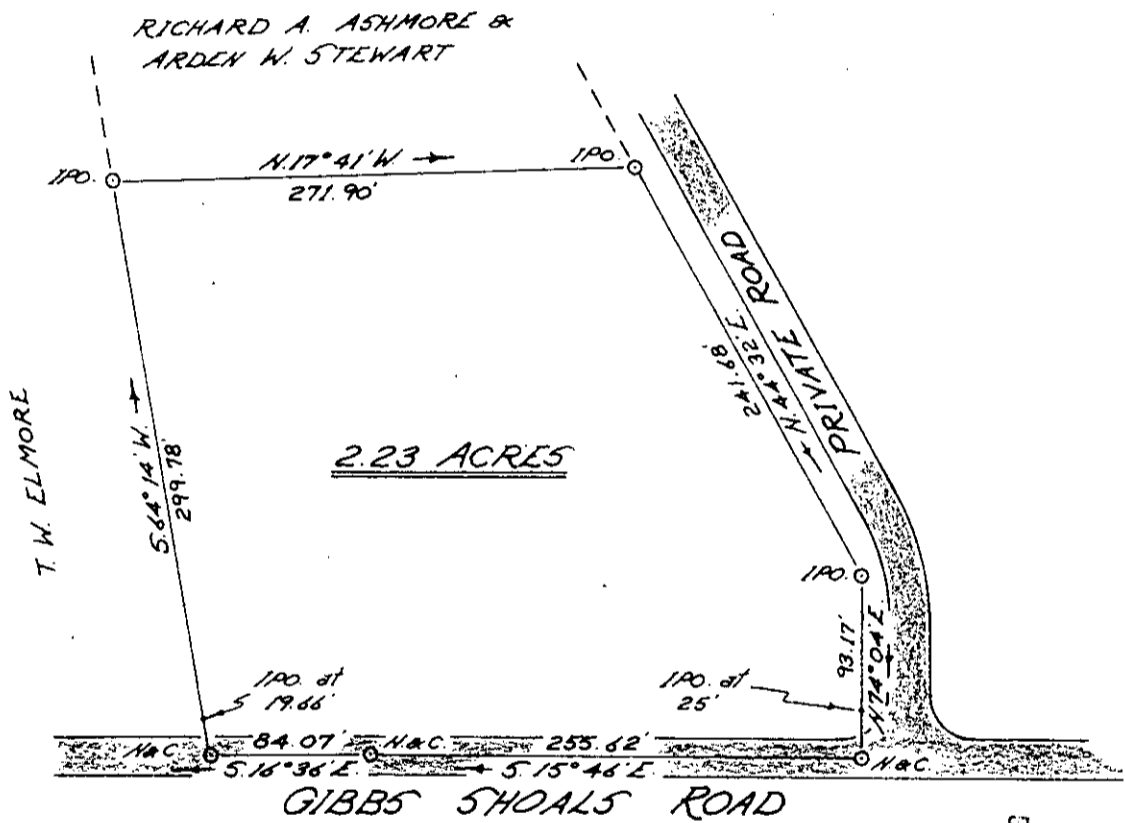

MICROFILMED

PROPERTY OF CHARLES R. & MARTHA S. WHITE

Located approx. 3 miles South of Greer

GREENVILLE COUNTY,

SOUTH CAROLINA

SCALE: 1" = 100 FEET

NOV. 21, 1980

FILED
GREENVILLE CO. S.C.
NOV 24 2 17 PM '80
DONNIE S. TANKERSLEY
R.M.C.

GCTO -----3 NO24 80
104
3.00CI

John A. Simmons

15917

8-H-97

NOV 24 1980

Tri-State Surveyors
109 Few Street
Greer, S. C. 29651