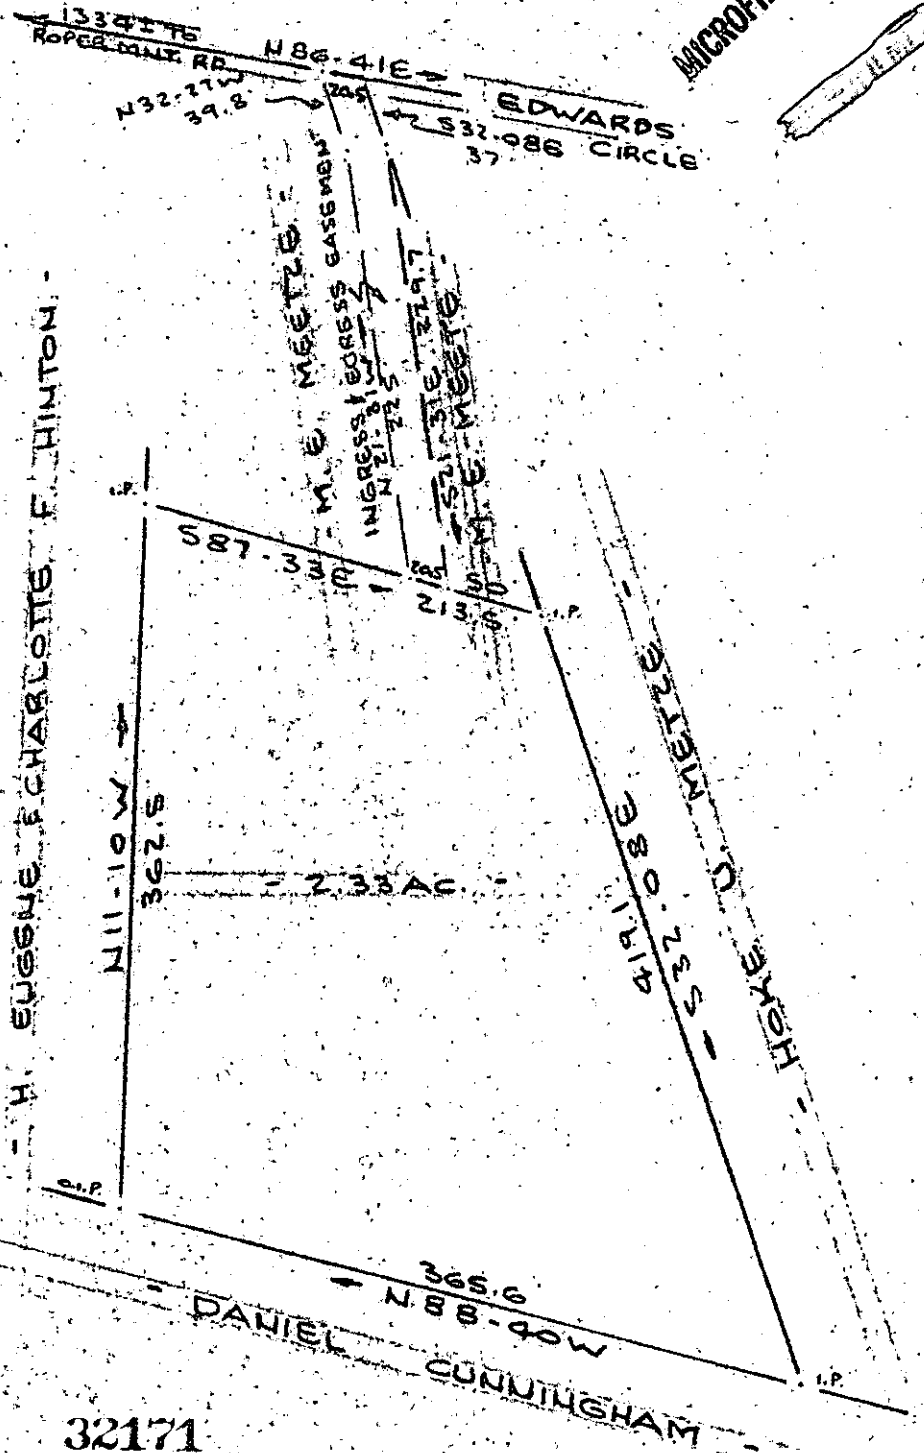

MICROFILMED

7-2-53 32171

SURVEY FOR
ROBERT B COBB & MILLICENT M. COBB
NEAR GREENVILLE, S. C.
SCALE 1"=100' 29 AUG 1978
REVISED 29 APR 1980

MAY 2 1980

CAROLINA SURVEYING CO
112 MANLY ST
GREENVILLE, S. C. R. B. COBB 1952

2A/24

PT. 5312-1-45.1

17073

SC 117-2 MT 280 448