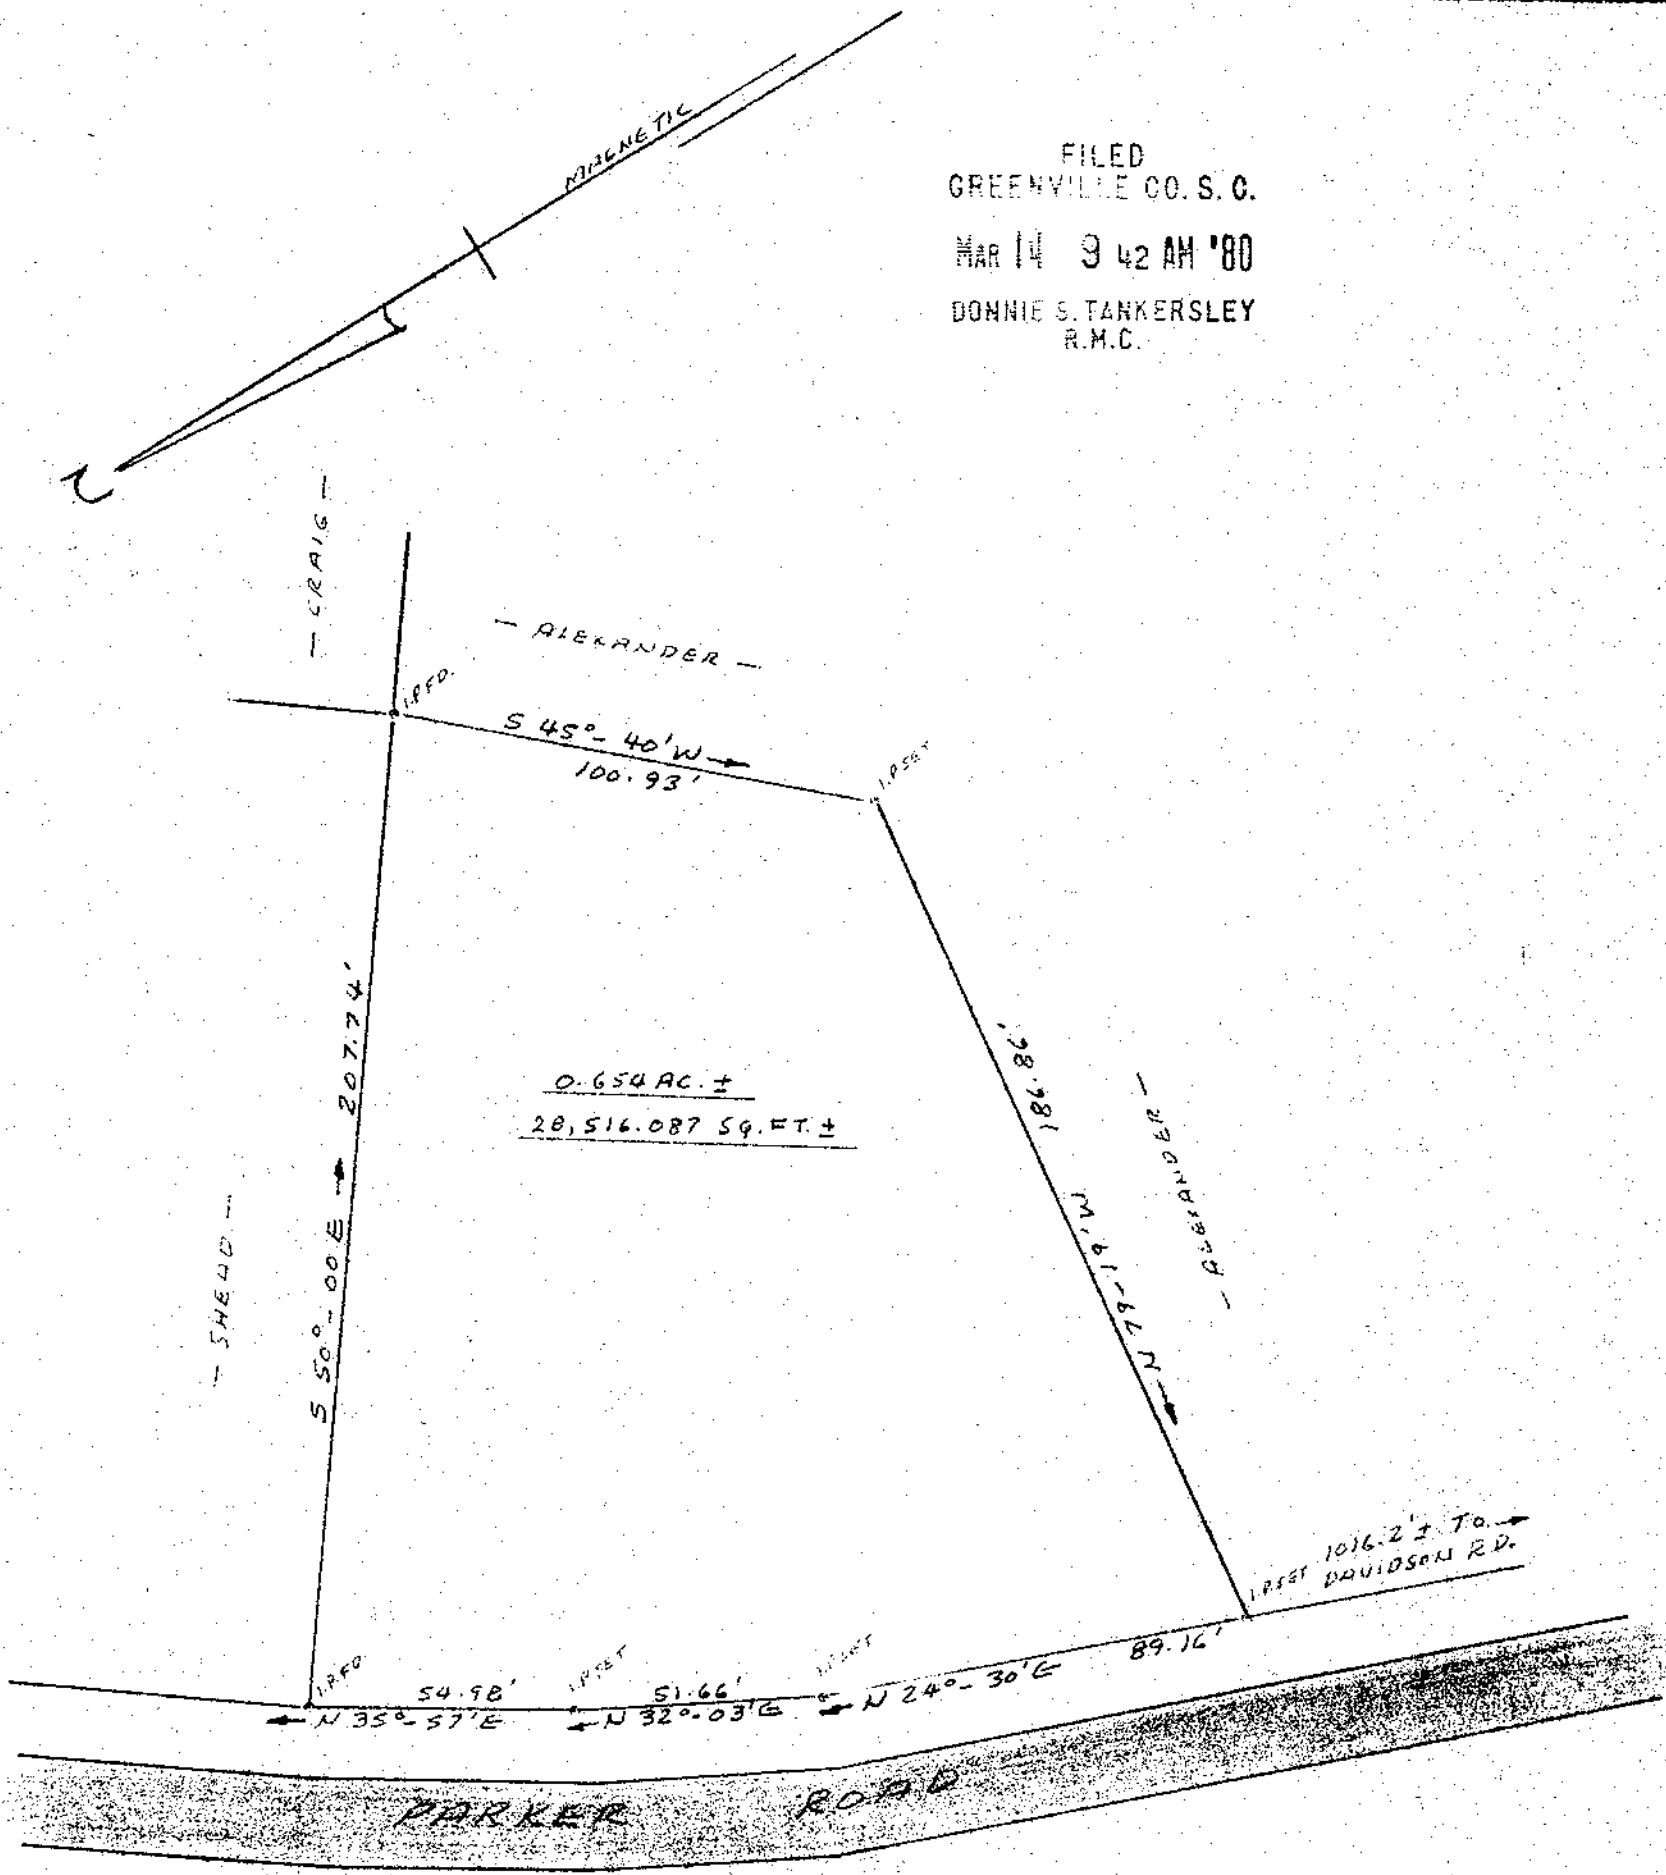

MICROFILMED

FILED  
GREENVILLE CO. S. C.  
MAR 14 9 42 AM '80  
DONNIE S. TANKERSLEY  
R.M.C.

PROPERTY OF  
MARVIN Q. MARCHANT  
 NEAR GREENVILLE, SOUTH CAROLINA  
 FEB. 20, 1980 SCALE: 1" = 40'

27368

MAR 14 1980

SURVEYED BY: ROBERT D. WOOTEN, JR.

ROBERT D. WOOTEN, JR.  
 SURVEYOR  
 ROUTE 1

7-U-45 ✓

GC10 -----3 MAR 14 80 107

5,0001