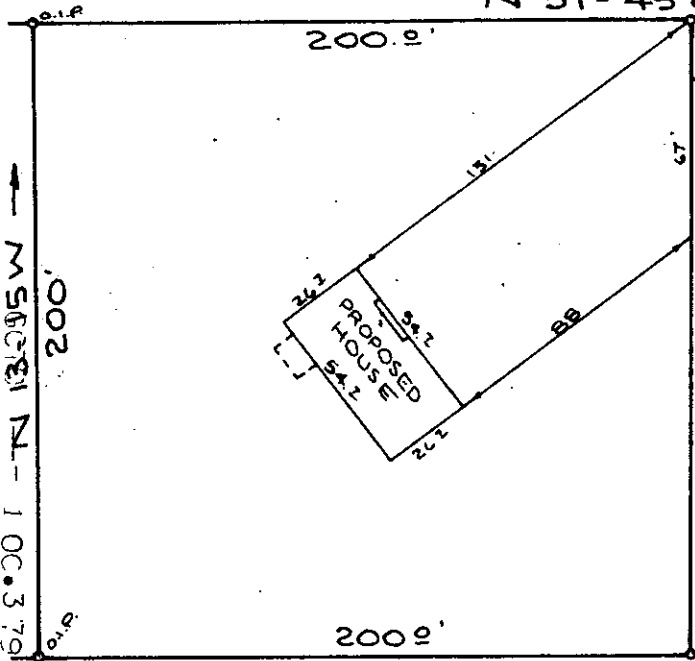

MICROFILMED

FILED
GREENVILLE CO. S. C.
OCT 3 10 46 AM '79
DONNIE S. TANKERSLEY
R.M.C.

- WILLIAMS -

177' TO FINLEY
BRIDGE ROAD
S 36-00 E

N 51-45 W

322'
20' DRIVE
S 51-45 W ← 321.3'

- BLAKENEY ET AL. -

- MCCRARY -

WHITE HORSE ROAD

133.0 W
100.3 W
1418

✓
7-R-17

OCT 3 1979

PROPERTY OF
RICHARD M. FERGUSON
KAREN H. FERGUSON

REFERENCE:
PLAT OF T.F. SIMPSON ESTATE
BY J.C. HILL, OCT 11, 1963

NEAR TRAVELERS REST GREENVILLE CO.

SOUTH CAROLINA
SEPT. 26 1979

RE/LS.#3979

507.1-1-21

SCALE 1" = 60'

3.0 OCT
W.R. Williams
15 S. MAIN ST.
TRAVELERS REST, S.C.

11386