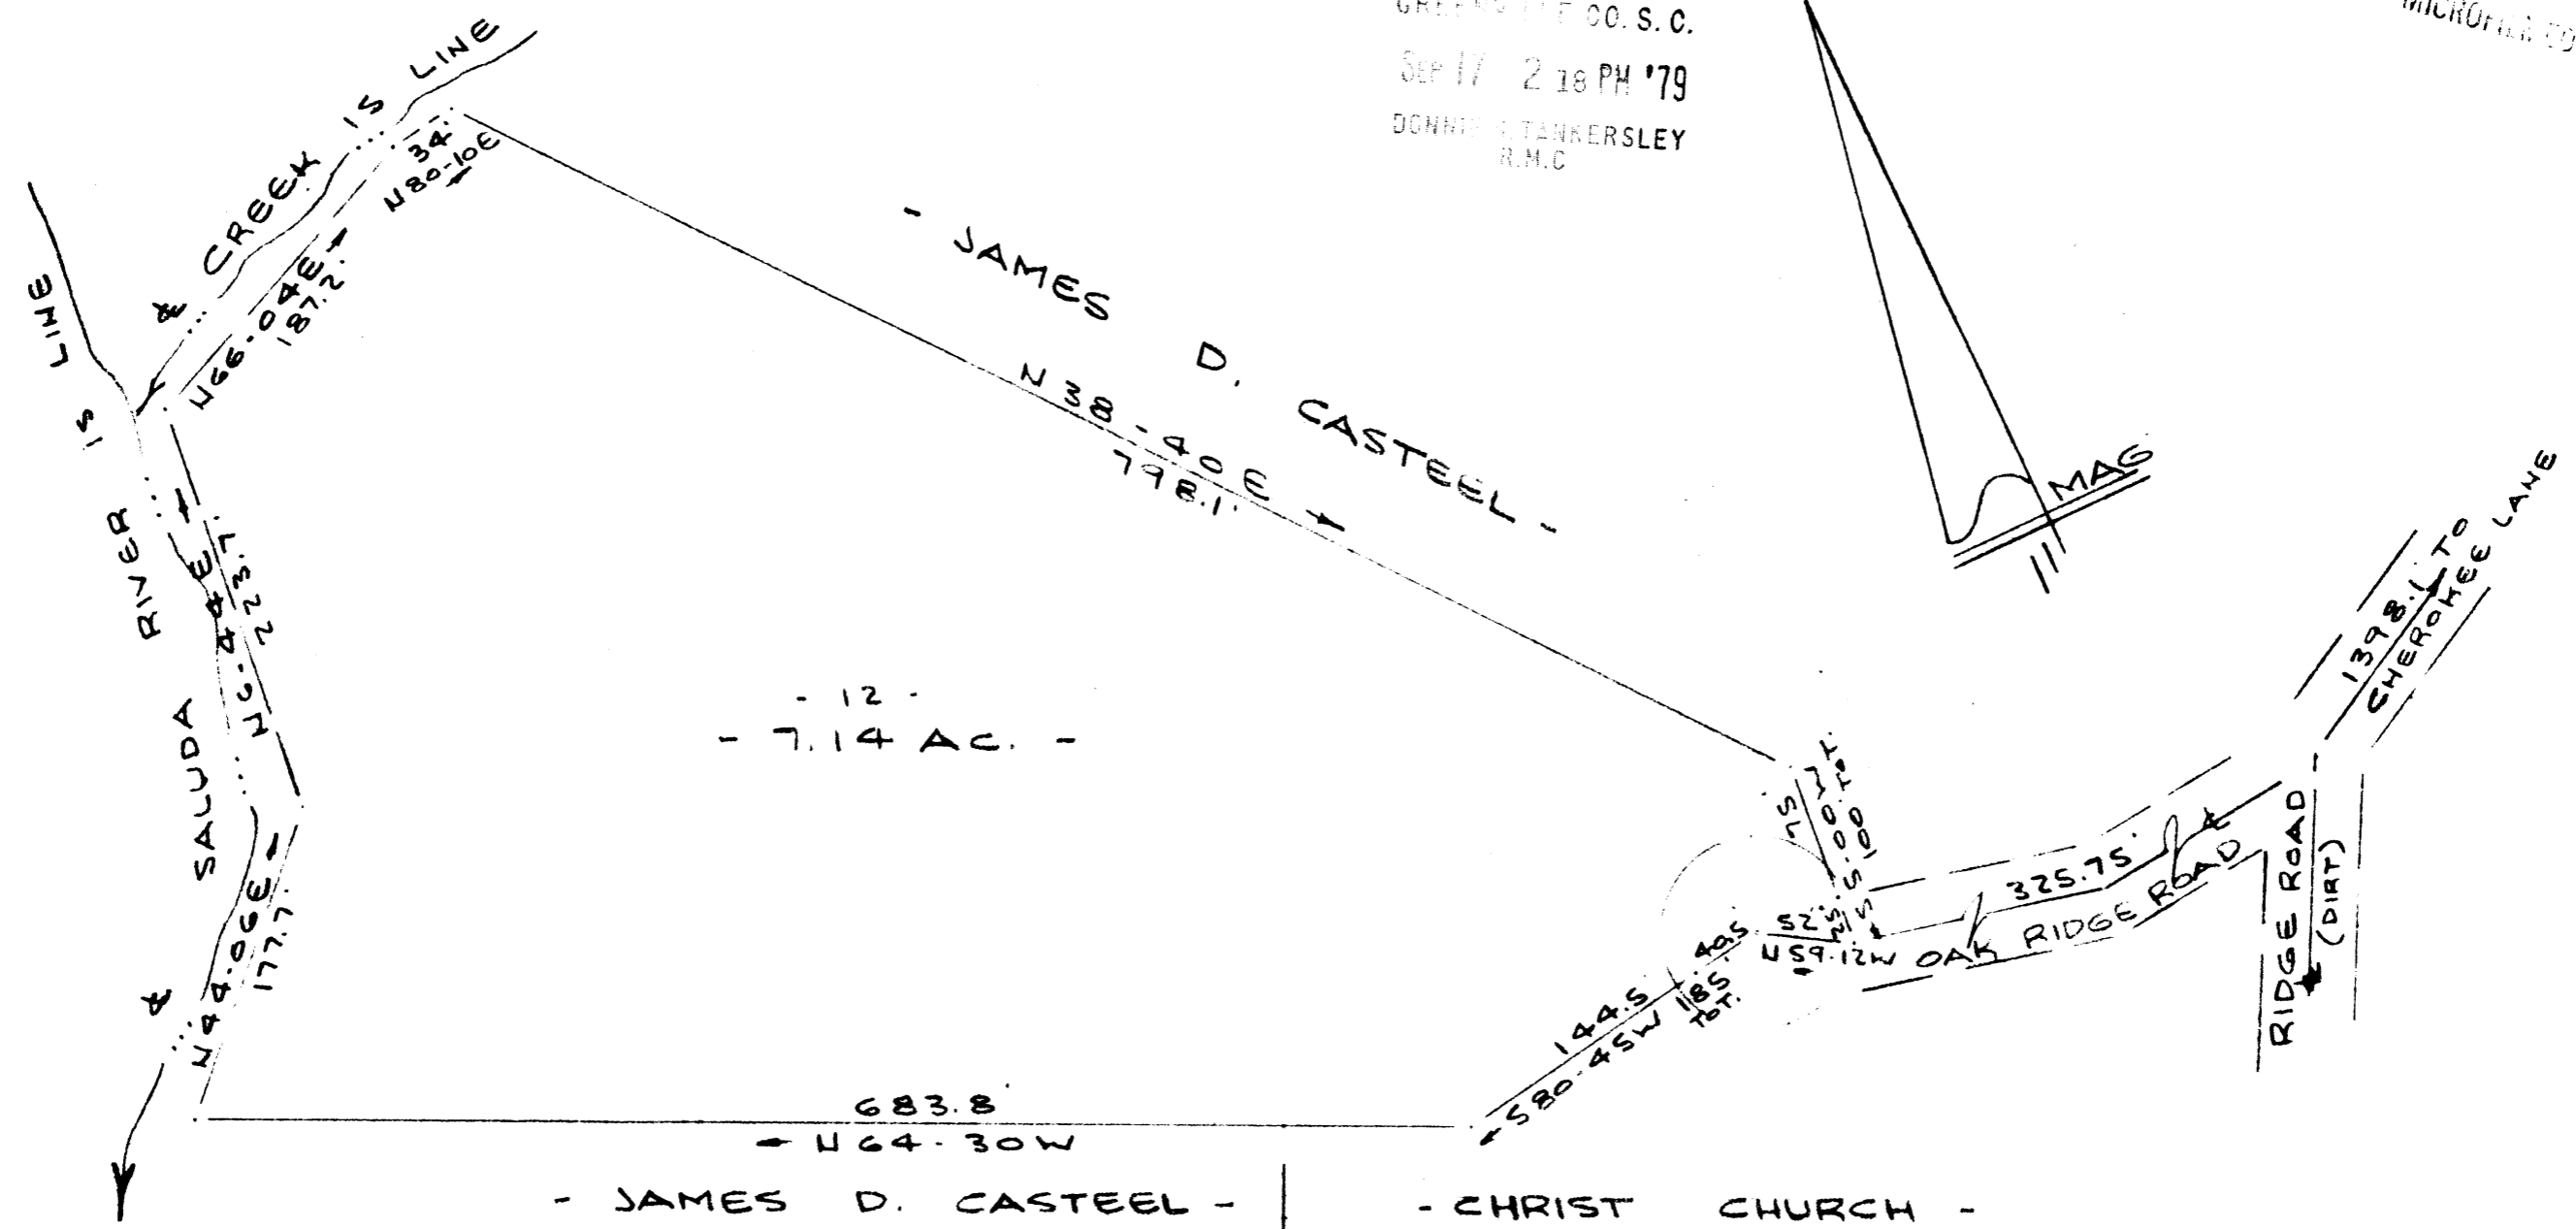

FILED
GREENVILLE CO. S.C.
SEP 17 2 18 PM '79
DONNIE STANKERSLEY
R.M.C.

MICROFILMED

- 12 -
- 7.14 AC. -

- JAMES D. CASTEEL - | - CHRIST CHURCH -

GCTC --- 1 SE 17 79 1495

5.0001

NOTE:
IRON PINS AT ALL CORNERS

SURVEY FOR
MARTIN D. GUNSALUS & DORIS D. GUNSALUS
NEAR GREENVILLE, S.C.

SCALE: 1"=100' SEP 17 1979

7-0-5 9287

CAROLINA SURVEYING CO.
112 MAINLY ST.
GREENVILLE, S.C.
PT 520.1-1-1

R. B. Powell #1952

215/24