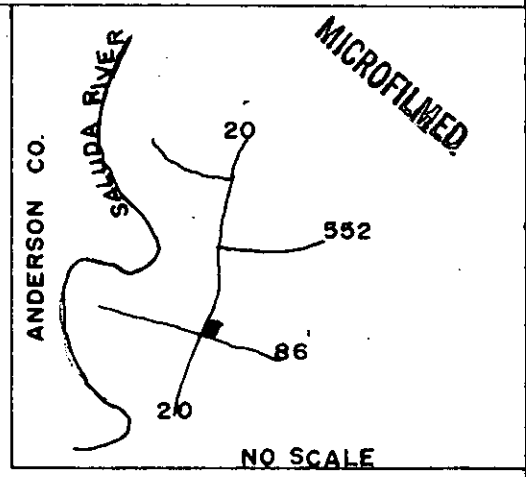

7
 DONNIE S. TANKERSLEY
 R.M.C.
FILED
 AUG 23 1979
 AM 7 8 9 10 11 12 1 2 3 4 5 6 PM

MAGNETIC

STATE OF SOUTH CAROLINA
 GREENVILLE COUNTY
 THE ABOVE PLAT REPRESENTS A LOT LOCATED IN PIEDMONT.
 OWNED BY LLOYD JONES AND DOROTHY JONES, SHOWING
 BUILDING THEREON. NO ENCROACHMENTS OTHER THAN SHOWN.
 SURVEYED JULY 17, 1979
 JOHN C. SMITH & SON
 REG. LS. NO. 1143
 P.O. BOX 732
 EASLEY, S.C. 29640

AUG 23 1979

✓ 6522

7A-89

I hereby certify that the ratio of precision of this field survey is 1/(73,000) as shown hereon and the area was determined by (D.M.D.) method of area calculation.

SOUTH CAROLINA
 JOHN C. SMITH & SON
 AUG 23 1979
 S. O. Land Surveyor No. 1443