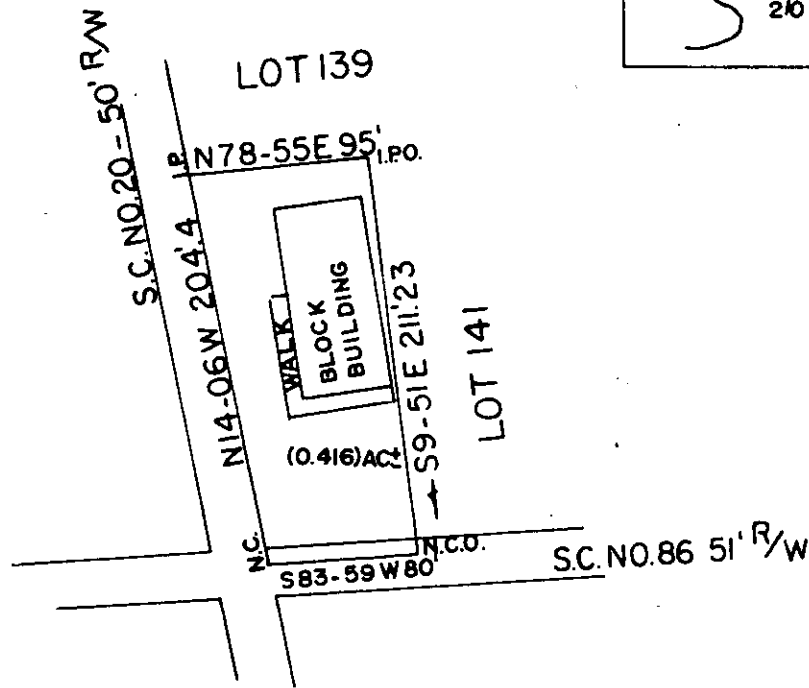

7
 DONNIE S. TANKERSLEY
 R.M.C.
FILED
 AUG 23 1979
 AM 7 8 9 10 11 12 1 2 3 4 5 6 PM

MAGNETIC

STATE OF SOUTH CAROLINA
 GREENVILLE COUNTY
 THE ABOVE PLAT REPRESENTS A LOT LOCATED IN PIEDMONT.
 OWNED BY LLOYD JONES AND DOROTHY JONES, SHOWING
 BUILDING THEREON. NO ENCROACHMENTS OTHER THAN SHOWN.
 SURVEYED JULY 17, 1979
 JOHN C. SMITH & SON
 REG. LS. NO. 1143
 P.O. BOX 732
 EASLEY, S.C. 29640

AUG 23 1979

✓ 6522

7A-89

I hereby certify that the ratio of precision of this field survey is 1/(73,000) as shown hereon and the area was determined by (D.M.D.) method of area calculation.

SOUTH CAROLINA
 JOHN C. SMITH & SON
 AUG 23 1979
 S. O. Land Surveyor No. 1443

3.0001