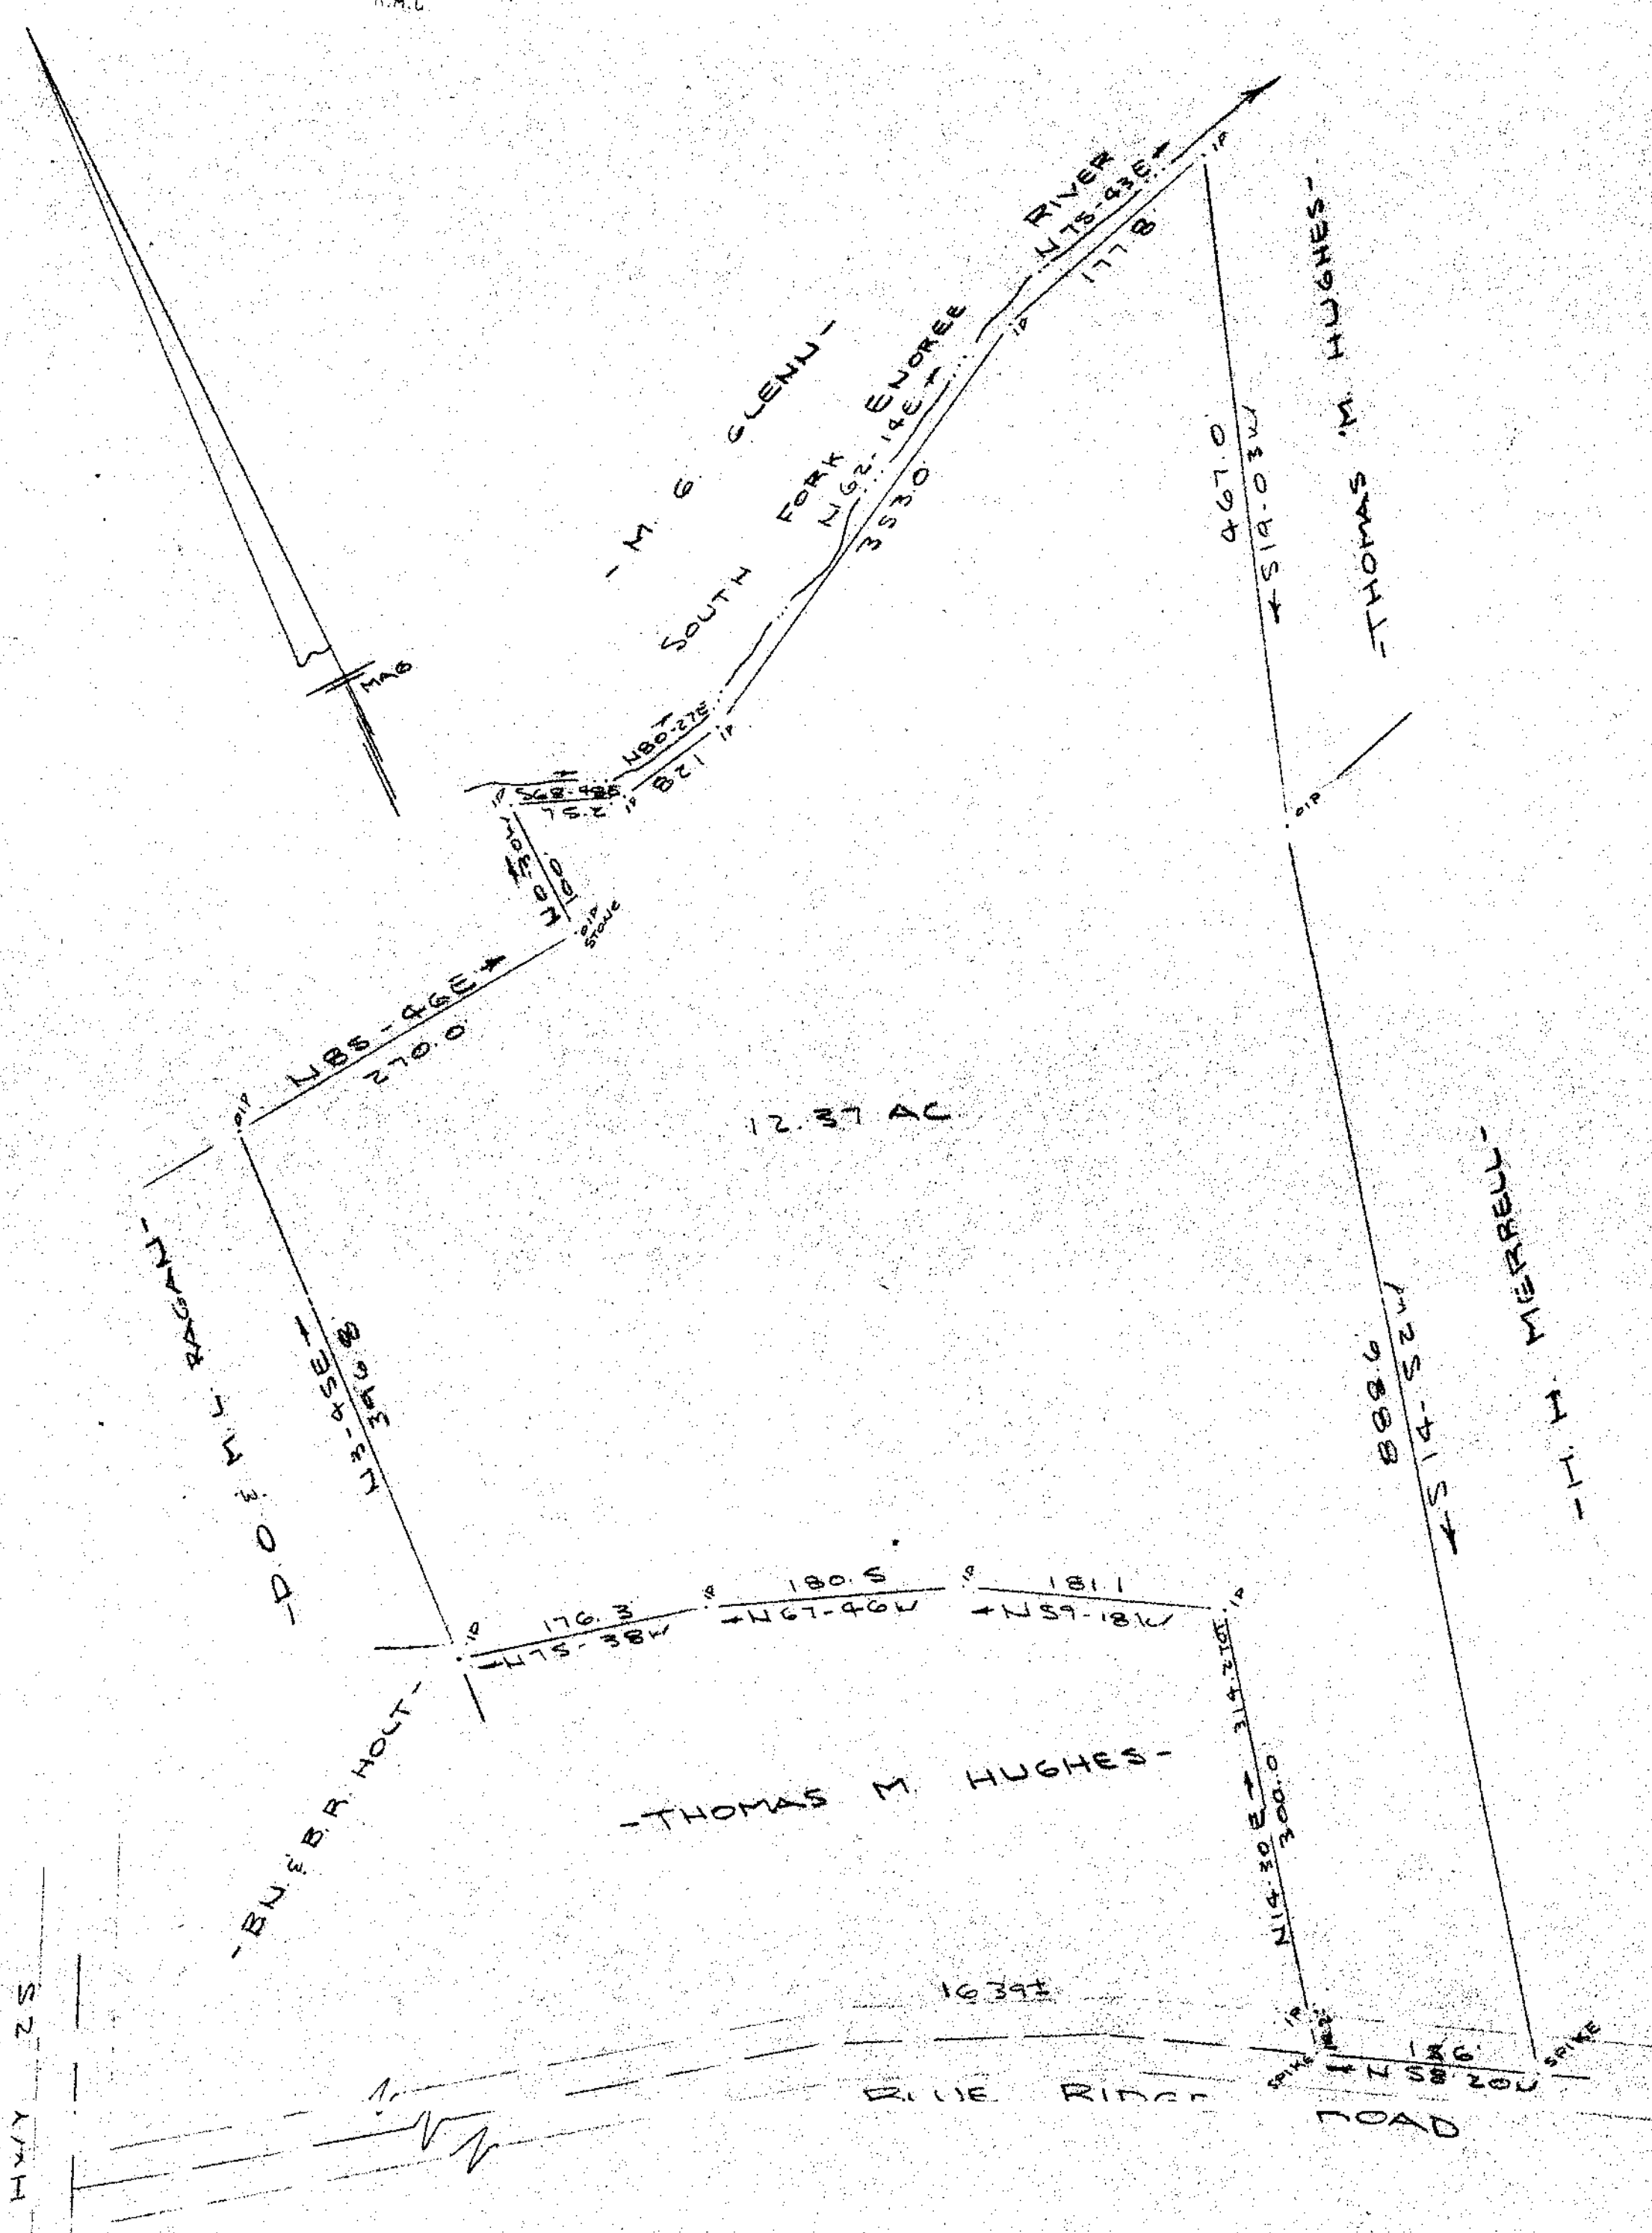

FILED  
GREENVILLE CO. S. C.  
JUN 27 2 04 PM '79  
DONNIE S. TANKERSLEY  
R.M.C.

SURVEY FOR  
JOHNNY R. STONE & CYNDI STONE  
NEAR GREENVILLE, S.C.  
SCALE 1" = 100' JUNE 1979

JUN 27 1979

7 G - 19

38547

CAROLINA SURVEYING CO.  
112 MANLY ST  
GREENVILLE, S.C.

R. B. BRUCE #1952  
SOUTH CAROLINA  
REGISTERED  
1852  
1905  
1910  
1915  
1920  
1925  
1930  
1935  
1940  
1945  
1950  
1955  
1960  
1965  
1970  
1975  
1980  
1985  
1990  
1995  
2000

US HWY 25  
GCTD - JUN 27 79 799  
3.0001