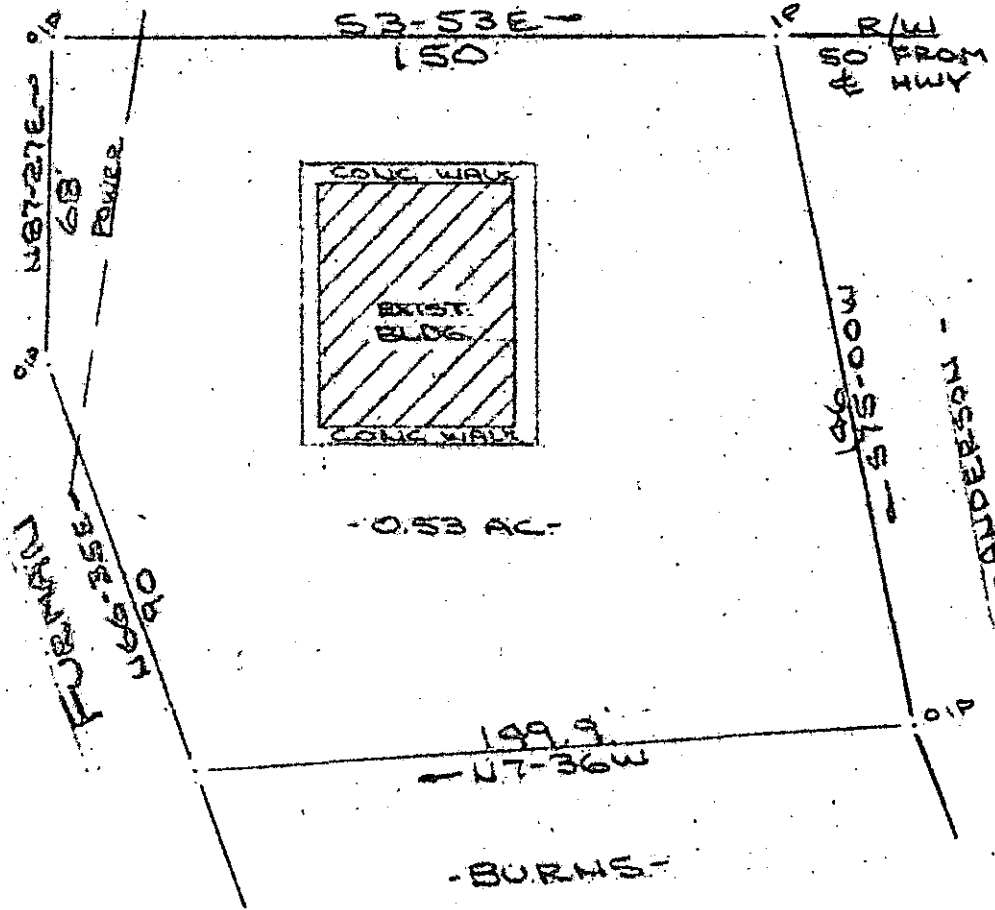

# POINSETT HIGHWAY (U.S. HIGHWAY #25)

ROAD

GREENVILLE CO. S.C.  
FEB 15 4 40 PM '79  
DONNIE S. TANKERSLEY  
R.M.C.

SURVEY FOR  
JIM PARKER  
NEAR GREENVILLE, S.C.  
SCALE: 1"=40' 5 FEB 1979

GCTO --- 1 FEB 15 79 1435

FEB 15 1979

✓ 6-Z-89

23781

CAROLINA SURVEYING CO  
112 MAIN ST  
GREENVILLE, S.C.

R. B. Powell

1.00CI