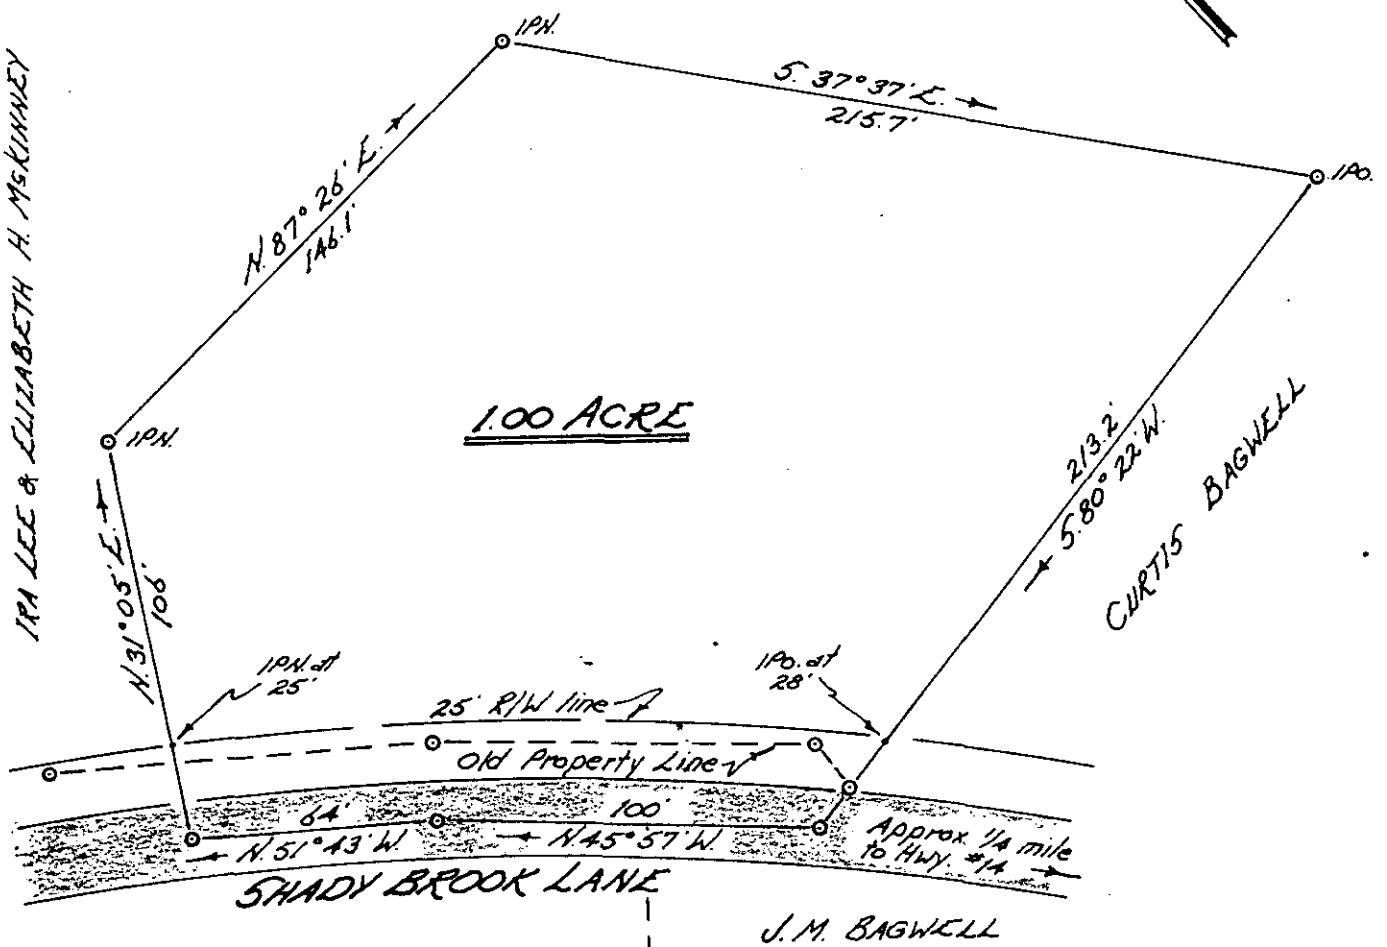

MICROFILMED

IRA LEE & ELIZABETH H. MCKINNEY

1.00 ACRE

CURTIS BAGWELL

SHADY BROOK LANE

J.M. BAGWELL

PROPERTY OF  
**RICKLAN A. & NANCY B. MCKINNEY**

Located near Rocky Creek Baptist Church

GREENVILLE COUNTY, SOUTH CAROLINA

SCALE: 1" = 50 FEET

JAN. 26, 1979

GCTO  
--- 1  
JAN 31 '79  
609  
1.00CCI

*John A. Simmons*

22438

6-2-38

FILED  
GREENVILLE CO. S.  
JAN 31 10 29 AM  
DONNIE S. TANKERSLEY  
R.M.C.