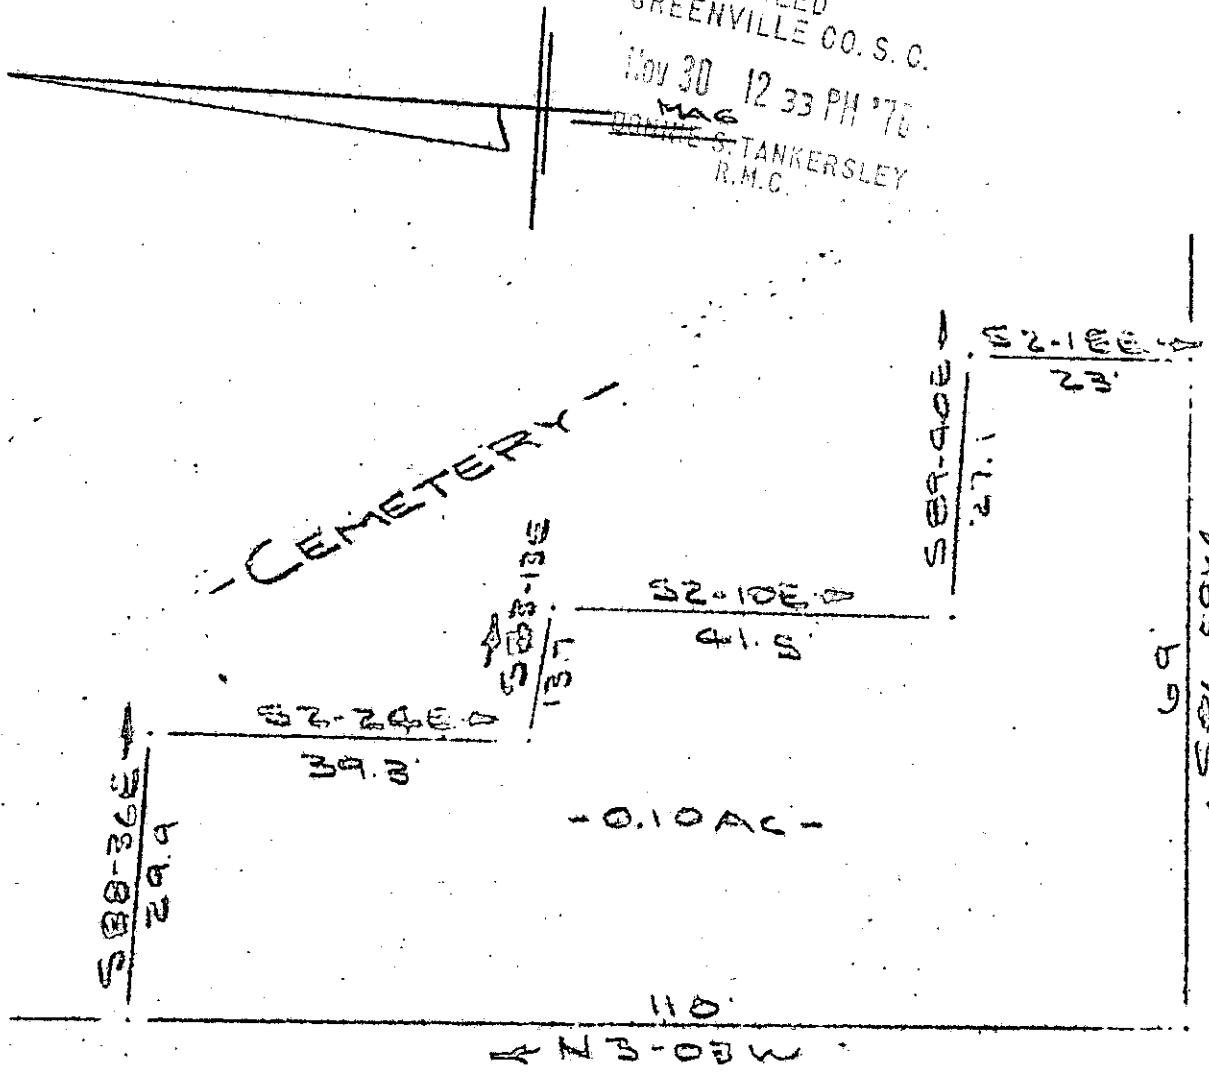

MICROFILMED

FILED
GREENVILLE CO. S. C.
NOV 30 12 33 PM '76
WAG
DORRIS S. TANKERSLEY
R.M.C.

SURVEY FOR
T. E. COLEMAN, SR. ESTATE
 NEAR GREENVILLE, S.C.
 SCALE: 1" = 20' 28 JULY 1978

6-X-65

16691

CAROLINA SURVEYING

112 MANLY ST
GREENVILLE, S.C. 29602

N/B

S.S. I - FT 14

1272