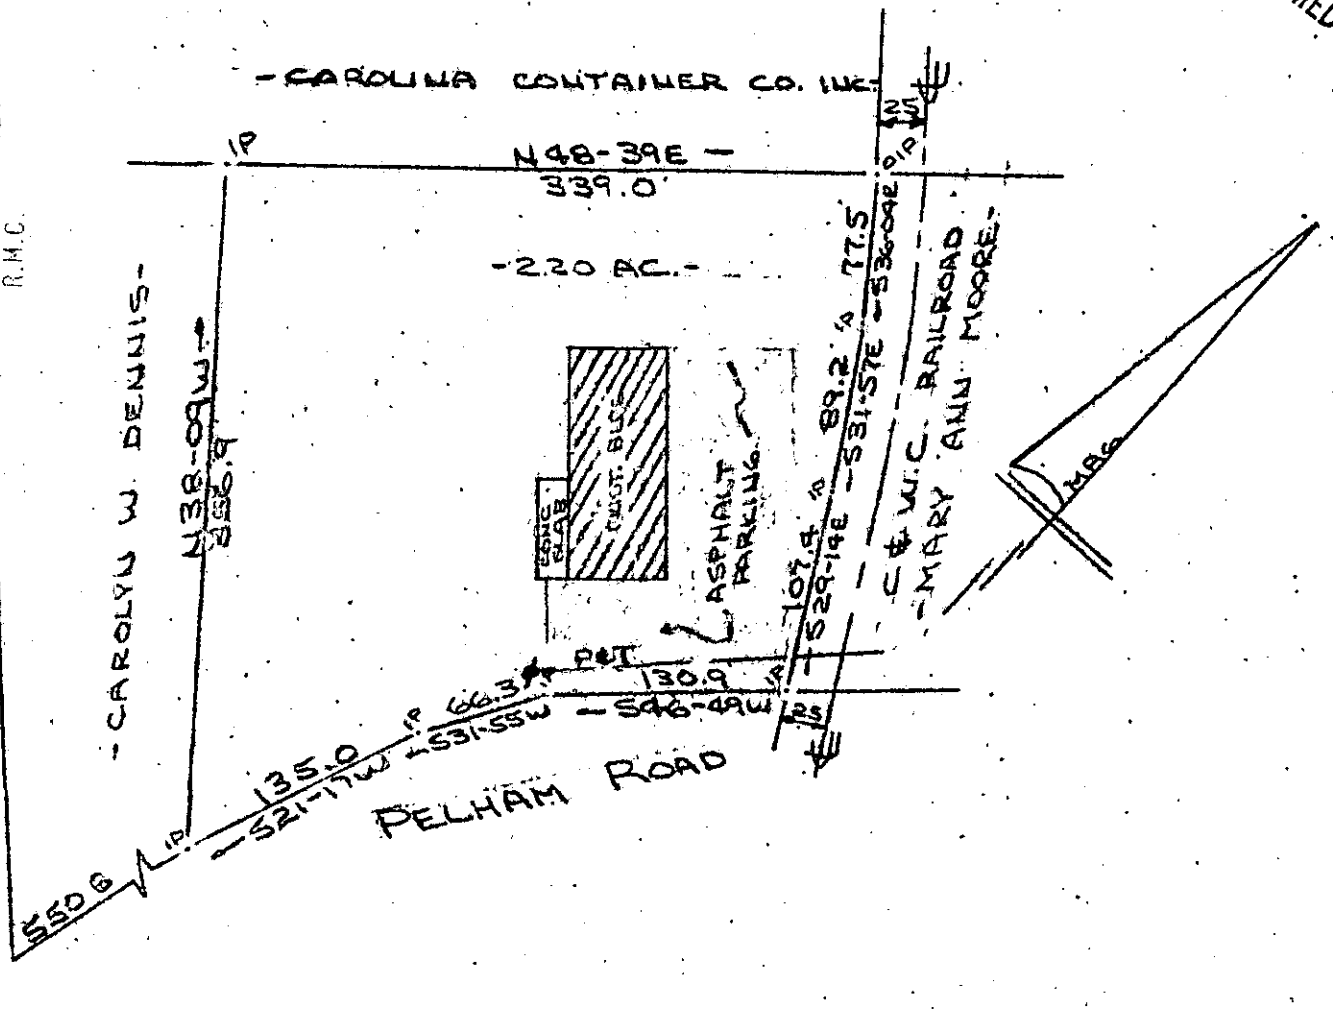

MICROFILMED

FILED
GREENVILLE CO. S.C.
OCT 30 11 AM '78
DONNIE S. TANKERSLEY
R.M.C.

MAPLE STREET EXT.

SURVEY FOR
CAROLYN W. DENNIS
 NEAR GREENVILLE, S.C.
 SCALE: 1"=100' 11 OCT. 1978
 REV. 18 OCT. 1978

GCTC --- 1 OCT 30 78 319 1.00CT

13389

16-W-72

OCT 30 1978

CAROLINA SURVEYING CO.
 112 MANLY ST.
 GREENVILLE, S.C.

CAROLINA
 REGISTERED
 1952
 SURVEYOR
 R. B. [Signature]