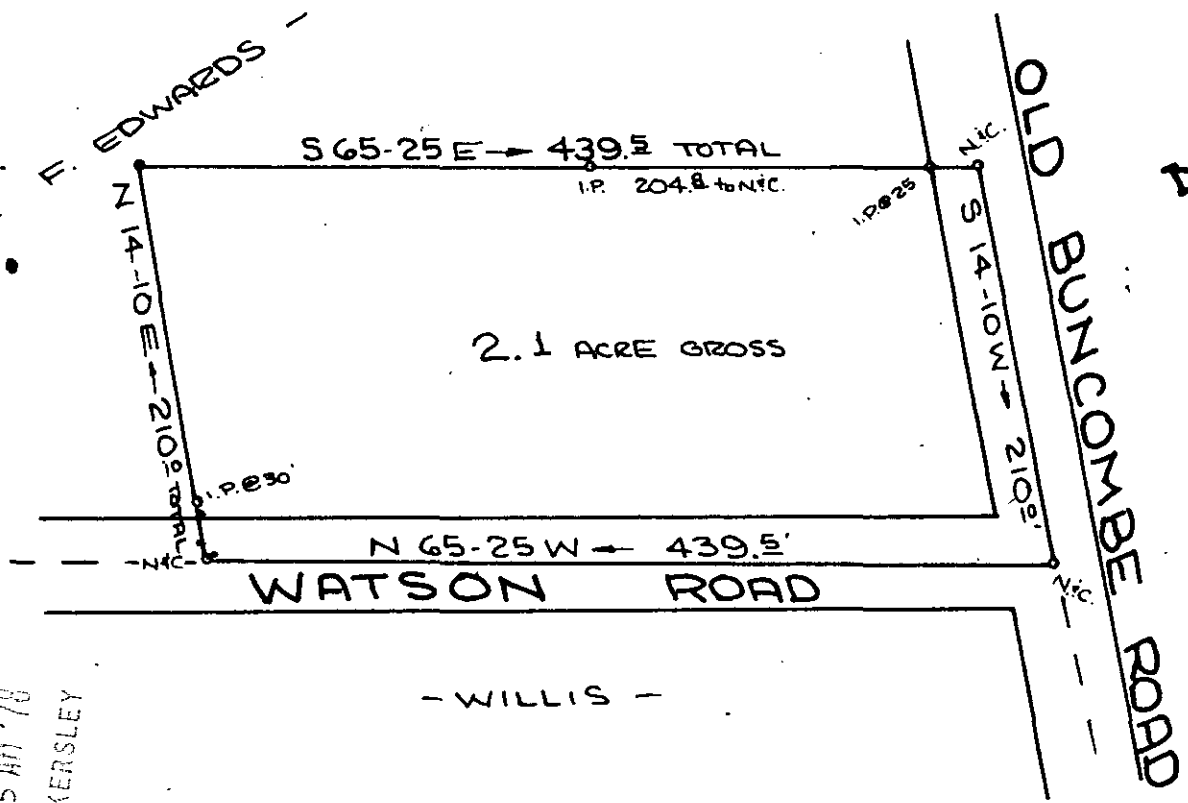

- LOUISE F. EDWARDS -

- LOUISE F. EDWARDS -

SURVEY FOR
BEN J. EDWARDS

NEAR TRAVELERS REST GREENVILLE CO.
 SOUTH CAROLINA
 SEPT 5, 1978

GCTO --- 1 OC 6 78 401

FILED
 GREENVILLE, CO., S.C.
 OCT 6 9 35 AM '78
 DONNIE S. TANKERSLEY
 R.M.C.

SOUTH CAROLINA
 TRAVELERS REST & LAKE
 W.R. WILLIAMS, JR.
 505 MAIN ST.
 TRAVELERS REST, S.C.

REELS #3979

16 W - 16

11066

MICROFILMED

484-1-PT 8

F.B. #30

SCALE 1" = 100'