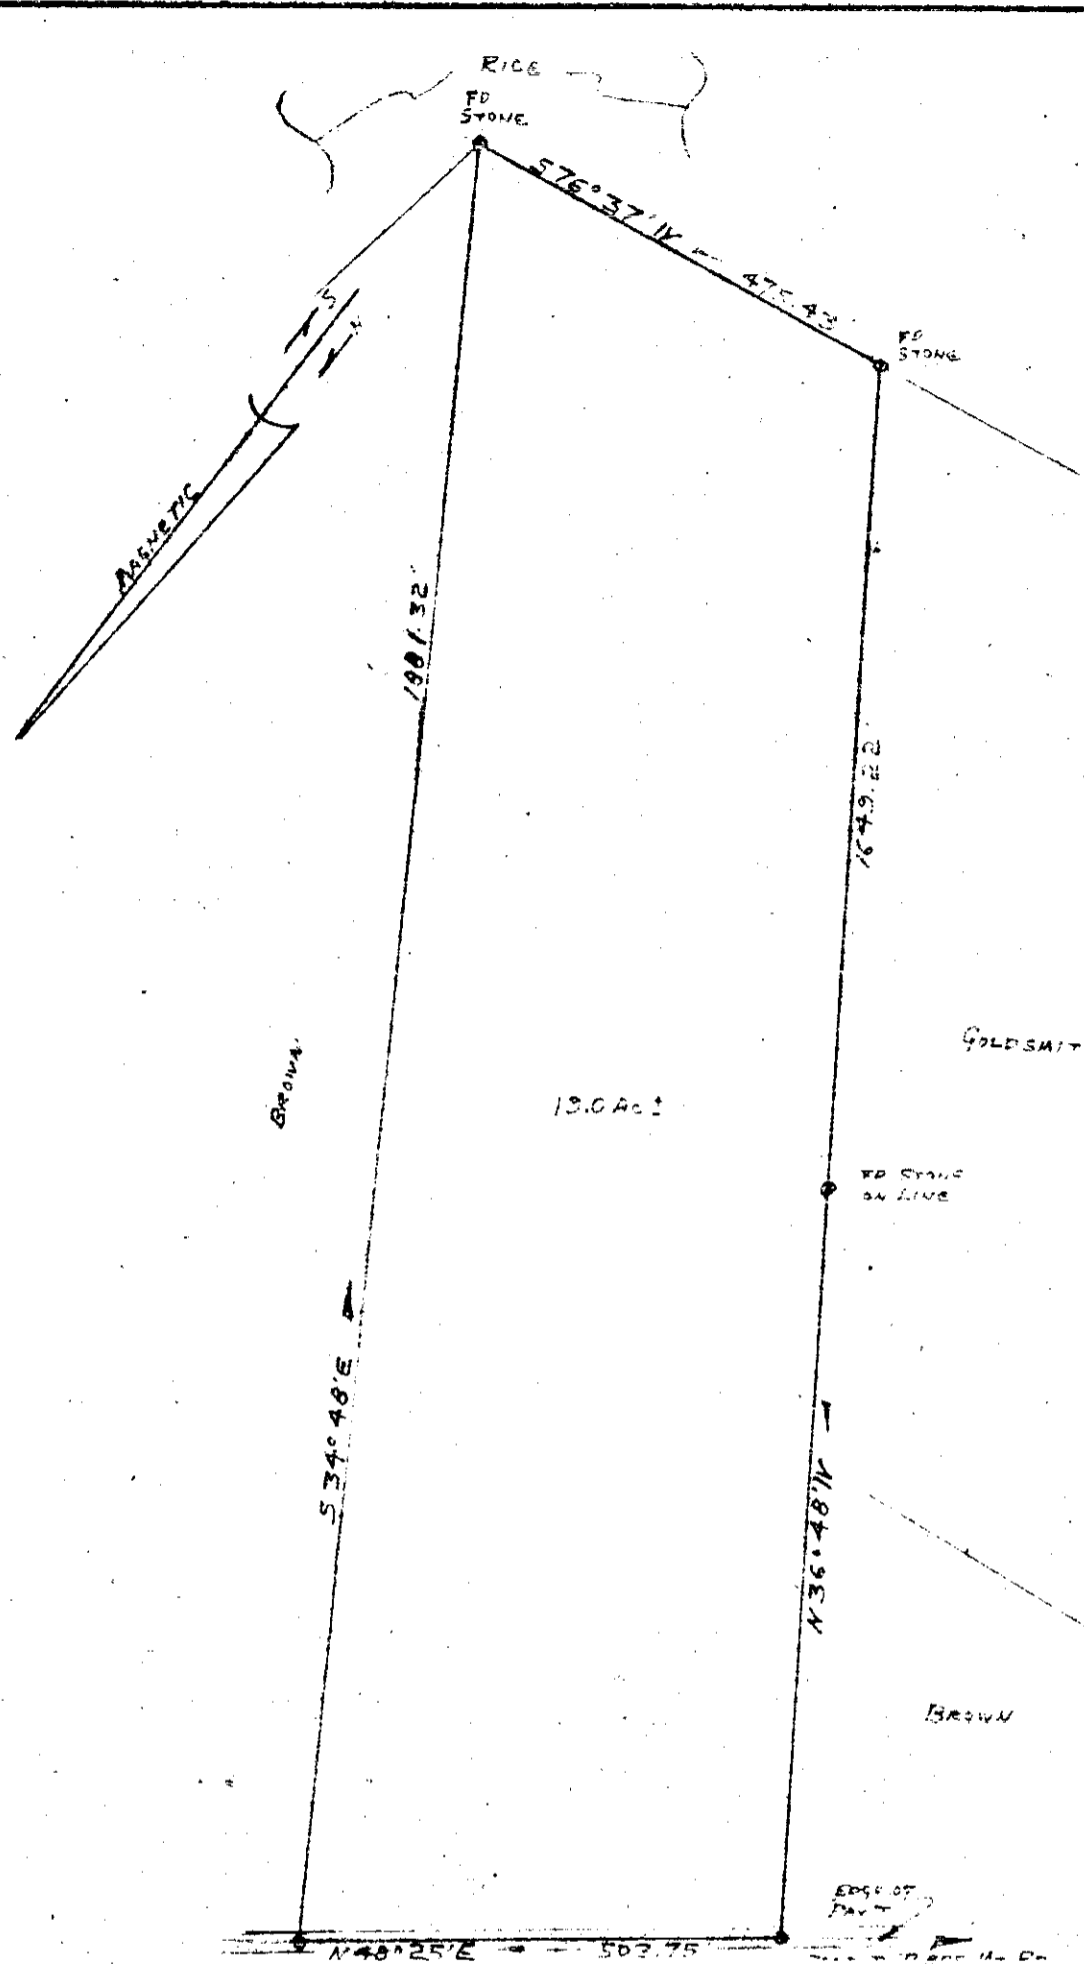

UNRECORDED

OLD WHITE HORSE ROAD

PROPERTY OF  
WILLIAM ELFORD ROGERS  
AND

LUCINDA H. ROGERS  
GREENVILLE COUNTY, SOUTH CAROLINA  
SCALE 1"=200  
AUG 15, 1978

FILED  
GREENVILLE CO. S. C.  
NOV 3 10 21 AM '78  
JOHN S. TANKERSLEY  
R.H.C.

NOTE: This property is not located within the drainage district.

14476

✓ 6 u - 45

SURVEYED BY  
RICHARD WOOTEN LAND SURVEYING

*Richard Wooten*

GCTC ----- NO. 578-4324-4678 2.0001

40-B