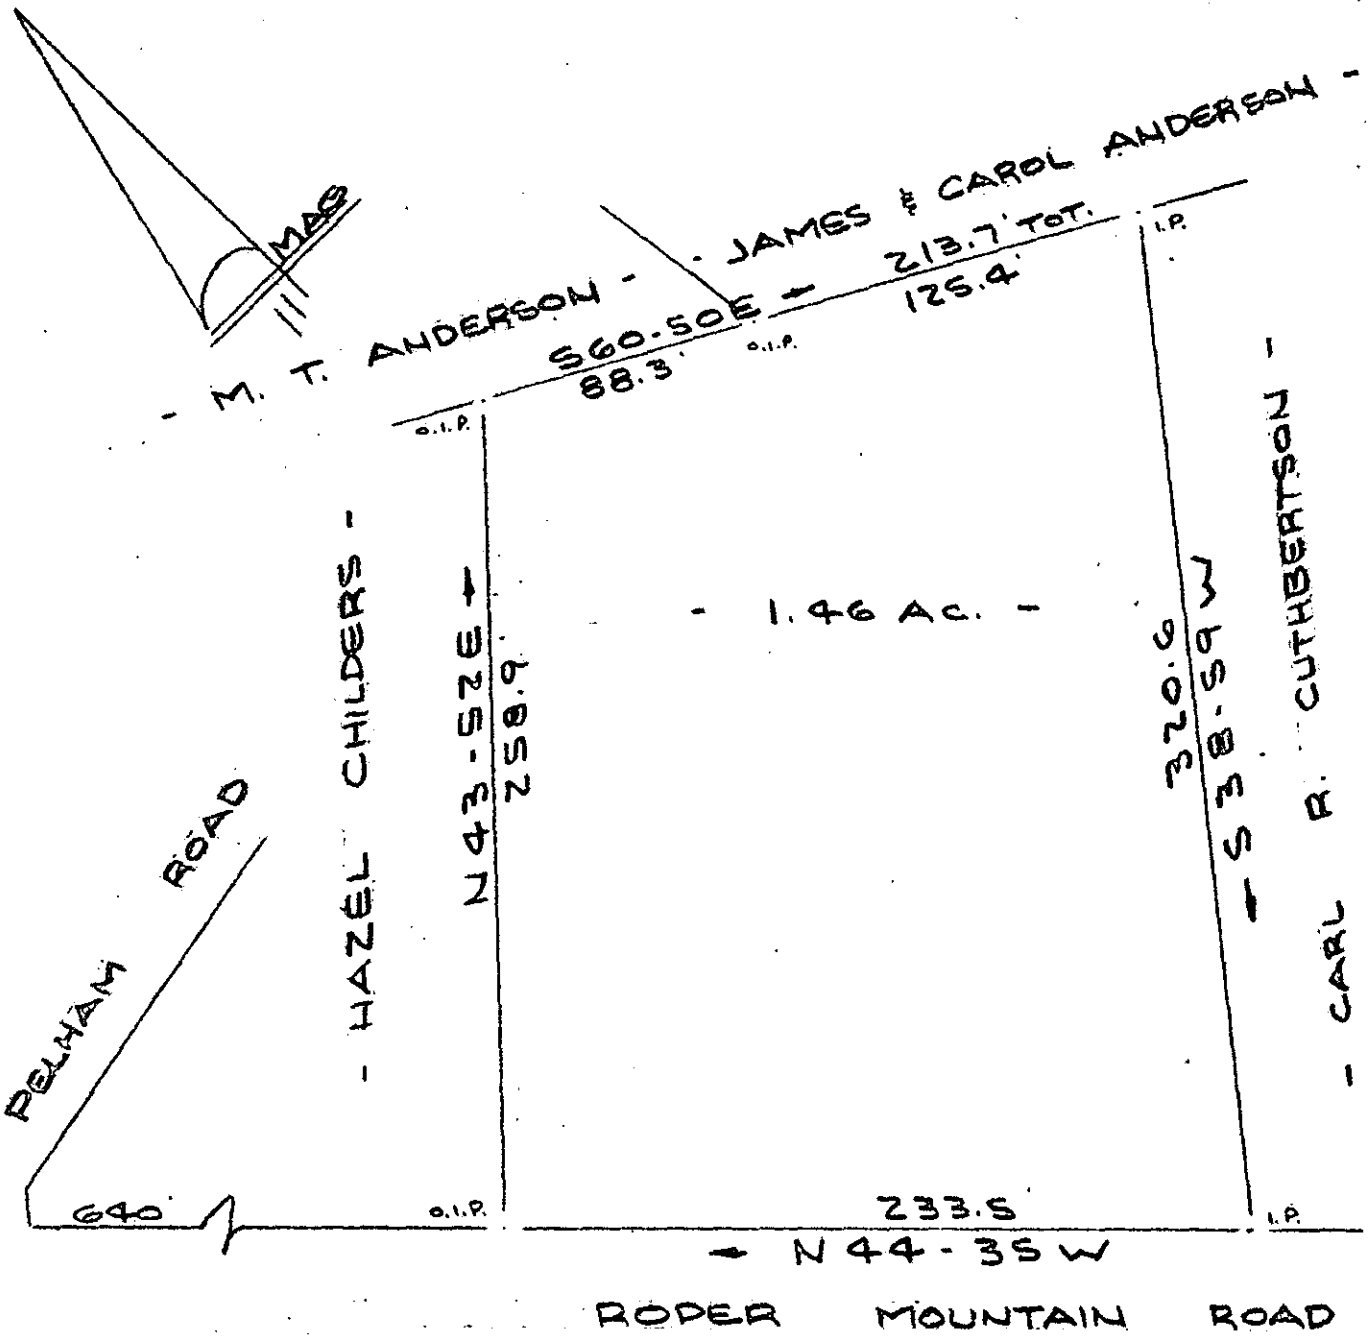

MICROFILMED

SURVEY FOR
CARL R. CUTHBERTSON
 NEAR GREENVILLE, S.C.
 SCALE: 1" = 60' SJAN 1978

FILED
 GREENVILLE CO. S.C.
 AUG 11 11 30 AM '78
 DOHNIE S. TANKERSLEY
 R.M.C.

16-5-44

4685

AUG 11 1978

CAROLINA SURVEYING CO.
 112 MANLY ST.
 GREENVILLE, S.C.